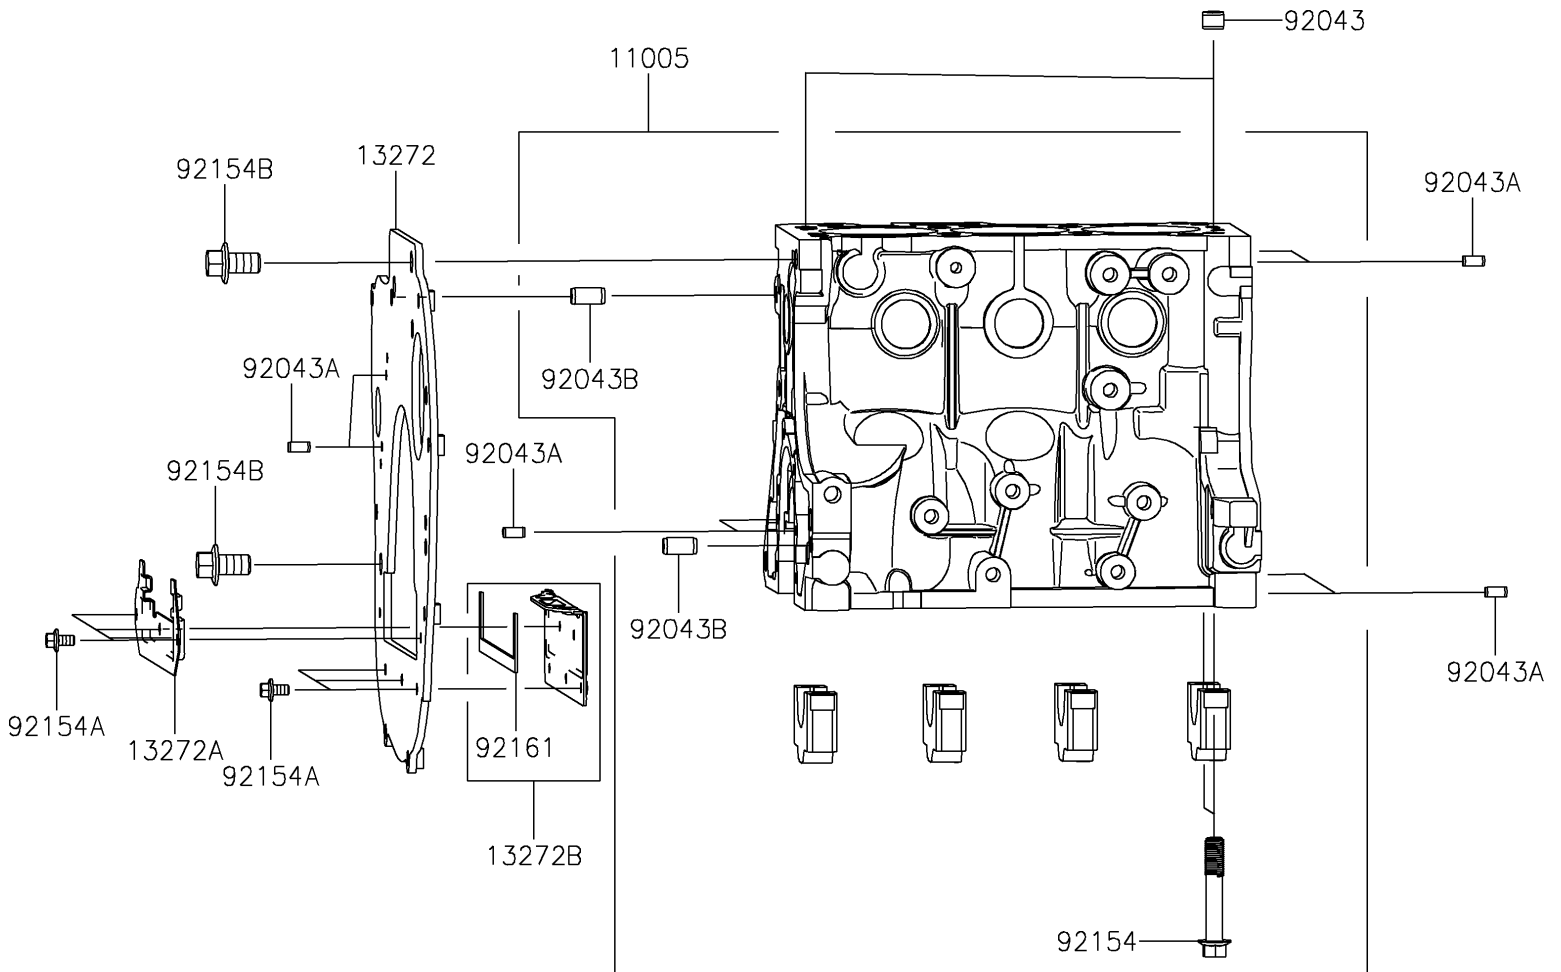

2018 MULE PRO-FXR™

PARTS DIAGRAM

Crankcase

E1411

2018 MULE PRO-FXR™

PARTS LIST

Crankcase

ITEM NAME

PART NUMBER

QUANTITY
