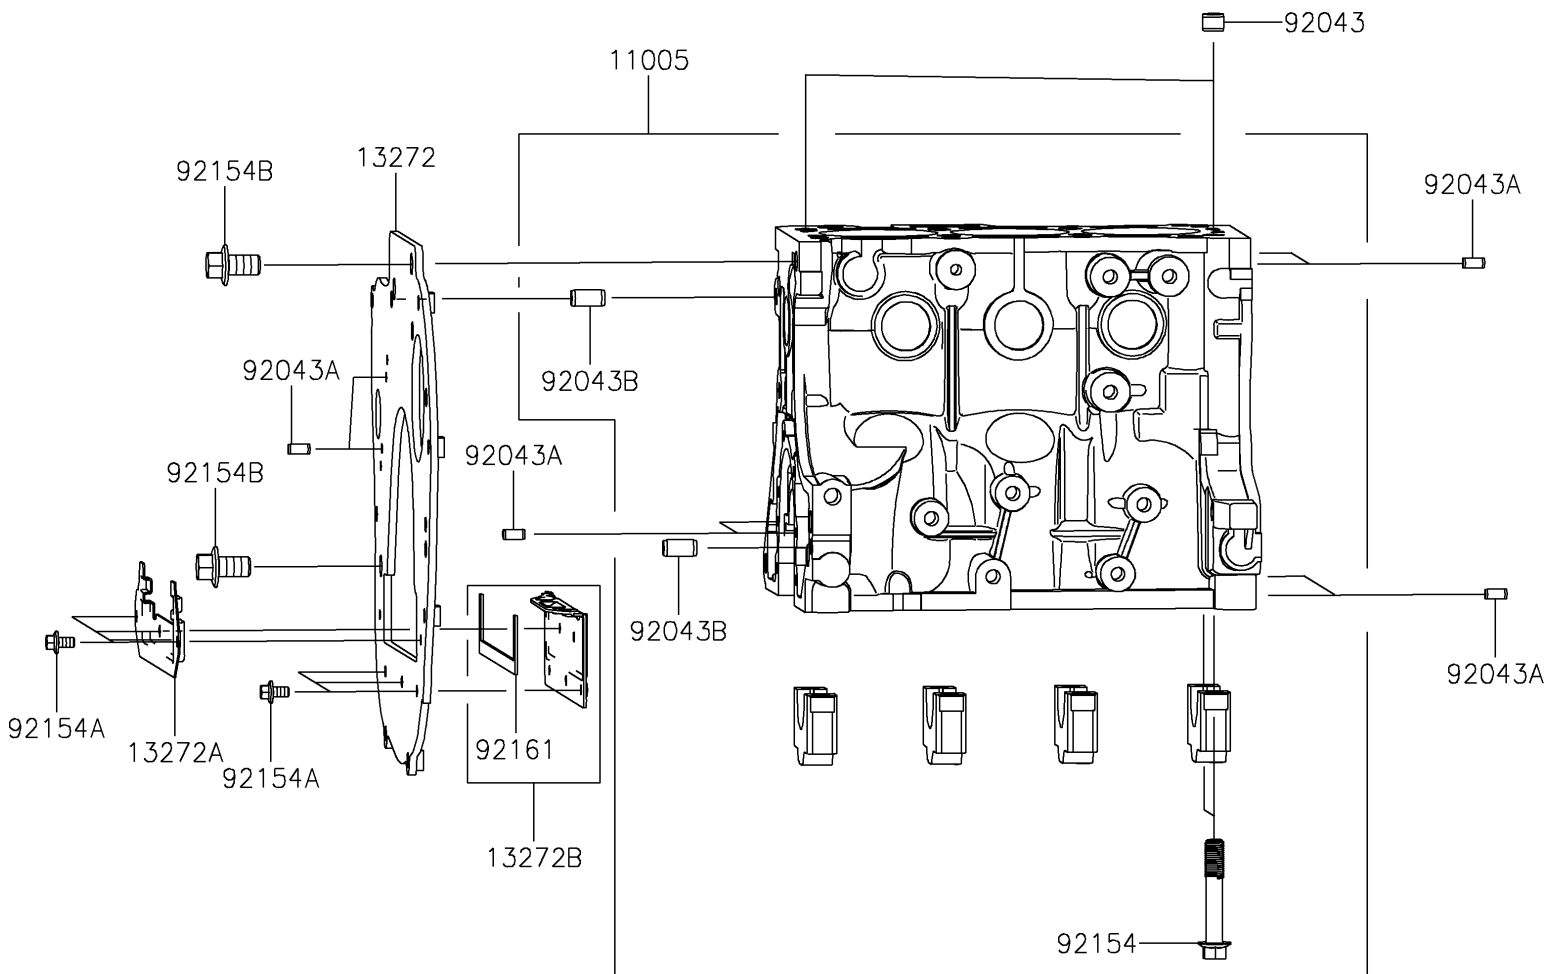

2020 MULE PRO-FXR™

PARTS DIAGRAM

Crankcase

E1411

2020 MULE PRO-FXR™

PARTS LIST

Crankcase

ITEM NAME

PART NUMBER

QUANTITY
