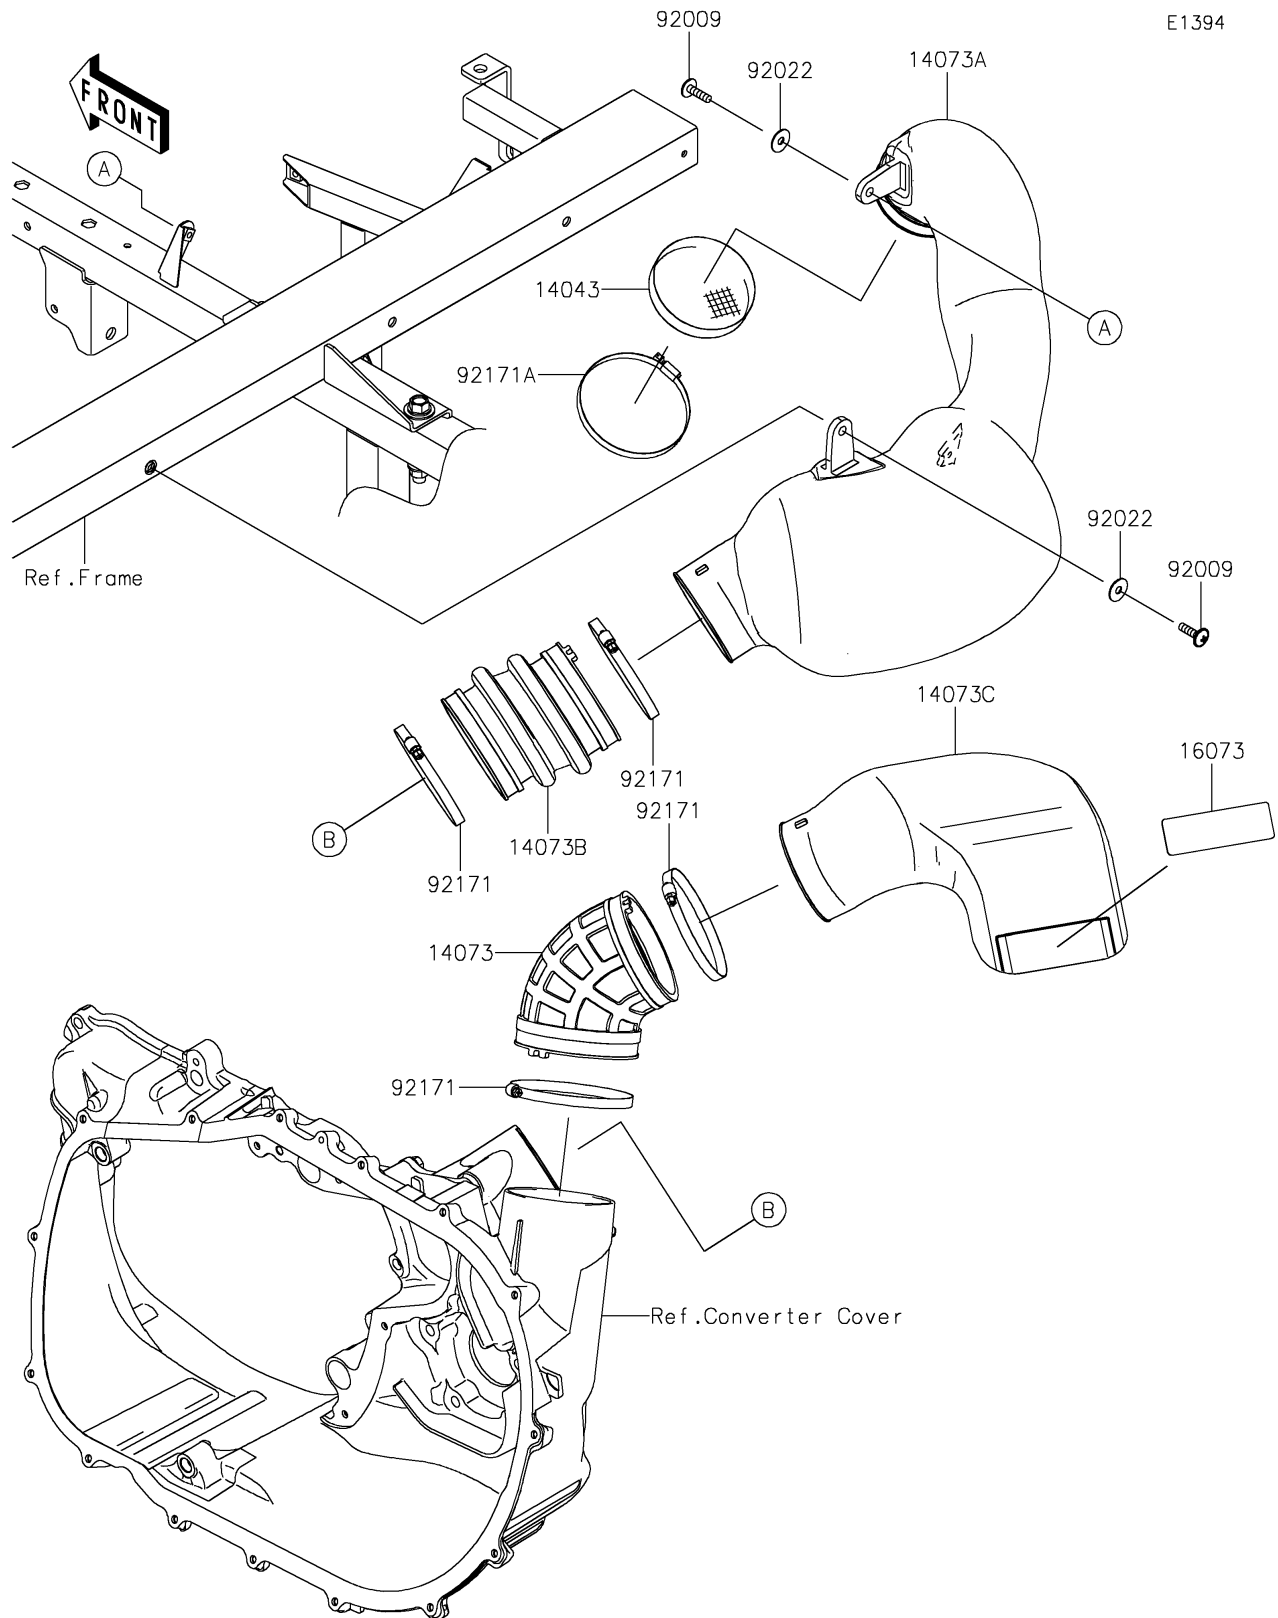

2020 MULE PRO-FXR™

PARTS DIAGRAM

Air Cleaner-Belt Converter

2020 MULE PRO-FXR™

PARTS LIST

Air Cleaner-Belt Converter

ITEM NAME	PART NUMBER	QUANTITY
FILTER (Ref # 14043)	14043-0013	1
DUCT,EXHAUST (Ref # 14073)	14073-0788	1
DUCT,INTAKE (Ref # 14073A)	14073-0789	1
DUCT,INTAKE (Ref # 14073B)	14073-0790	1
DUCT,EXHAUST (Ref # 14073C)	14073-0793	1
INSULATOR (Ref # 16073)	16073-0826	1
SCREW,6X22 (Ref # 92009)	92009-1441	2
WASHER,PLAIN,6.5X20X1 (Ref # 92022)	92022-165	2
CLAMP (Ref # 92171)	92171-1383	4
CLAMP (Ref # 92171A)	92171-3716	1