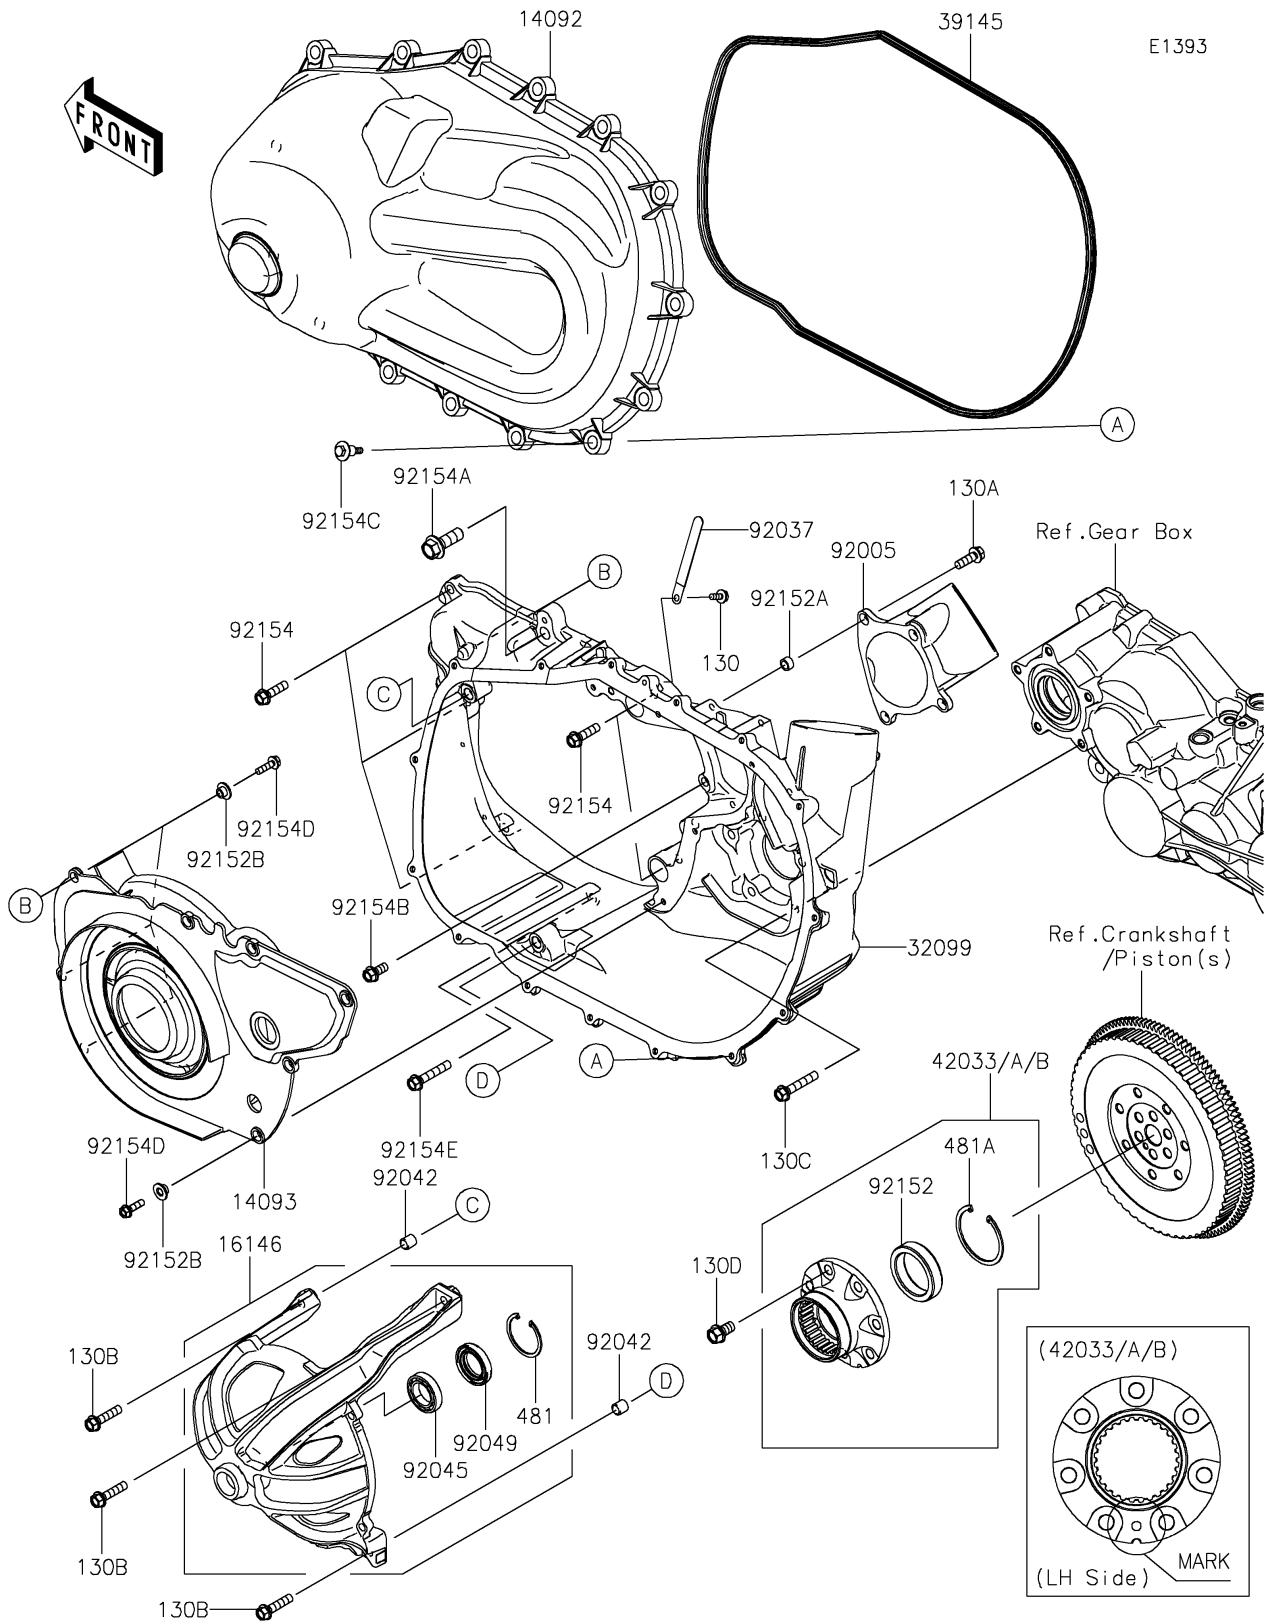

## PARTS DIAGRAM

### Converter Cover

## PARTS LIST

### Converter Cover

ITEM NAME	PART NUMBER	QUANTITY
BOLT-FLANGED,6X14 (Ref # 130)	130BA0614	1
BOLT-FLANGED,8X25 (Ref # 130A)	130BA0825	4
BOLT-FLANGED,8X35 (Ref # 130B)	130BA0835	3
BOLT-FLANGED,8X45 (Ref # 130C)	130BA0845	5
BOLT-FLANGED,10X18 (Ref # 130D)	130CA1018	7
COVER,CVT (Ref # 14092)	14092-1202	1
COVER (Ref # 14093)	14093-0717	1
COVER-ASSY (Ref # 16146)	16146-0734	1
CASE,CVT (Ref # 32099)	32099-0746	1
TRIM-SEAL (Ref # 39145)	39145-0047	1
COUPLING-ASSY,B MARK,WHITE (Ref # 42033)	42033-0582	1
COUPLING-ASSY,A MARK,BLUE (Ref # 42033A)	42033-0583	1
COUPLING-ASSY,C MARK,YELLOW (Ref # 42033B)	42033-0584	1
CIRCLIP-TYPE-C,45MM (Ref # 481)	481J4500	1
CIRCLIP (Ref # 481A)	481J6200	1
FITTING,INTAKE (Ref # 92005)	92005-0762	1
CLAMP (Ref # 92037)	92037-1993	1
PIN,DOWEL,12X14 (Ref # 92042)	92042-031	2
BEARING-BALL,#6905 (Ref # 92045)	92045-036	1
SEAL-OIL,HTC 28X45X8 (Ref # 92049)	92049-0767	1
COLLAR (Ref # 92152)	92152-1822	1
COLLAR,8.8X12.3X6.9 (Ref # 92152A)	92152-1853	4
COLLAR (Ref # 92152B)	92152-1931	8
BOLT,FLANGED,8X30 (Ref # 92154)	92154-0850	5
BOLT,FLANGED,12X35 (Ref # 92154A)	92154-1337	1
BOLT,FLANGED,8X18 (Ref # 92154B)	92154-1386	1
BOLT,CVT COVER (Ref # 92154C)	92154-1522	15
BOLT,FLANGED,6X22 (Ref # 92154D)	92154-1525	8
BOLT,FLANGED,8X45 (Ref # 92154E)	92154-1526	1