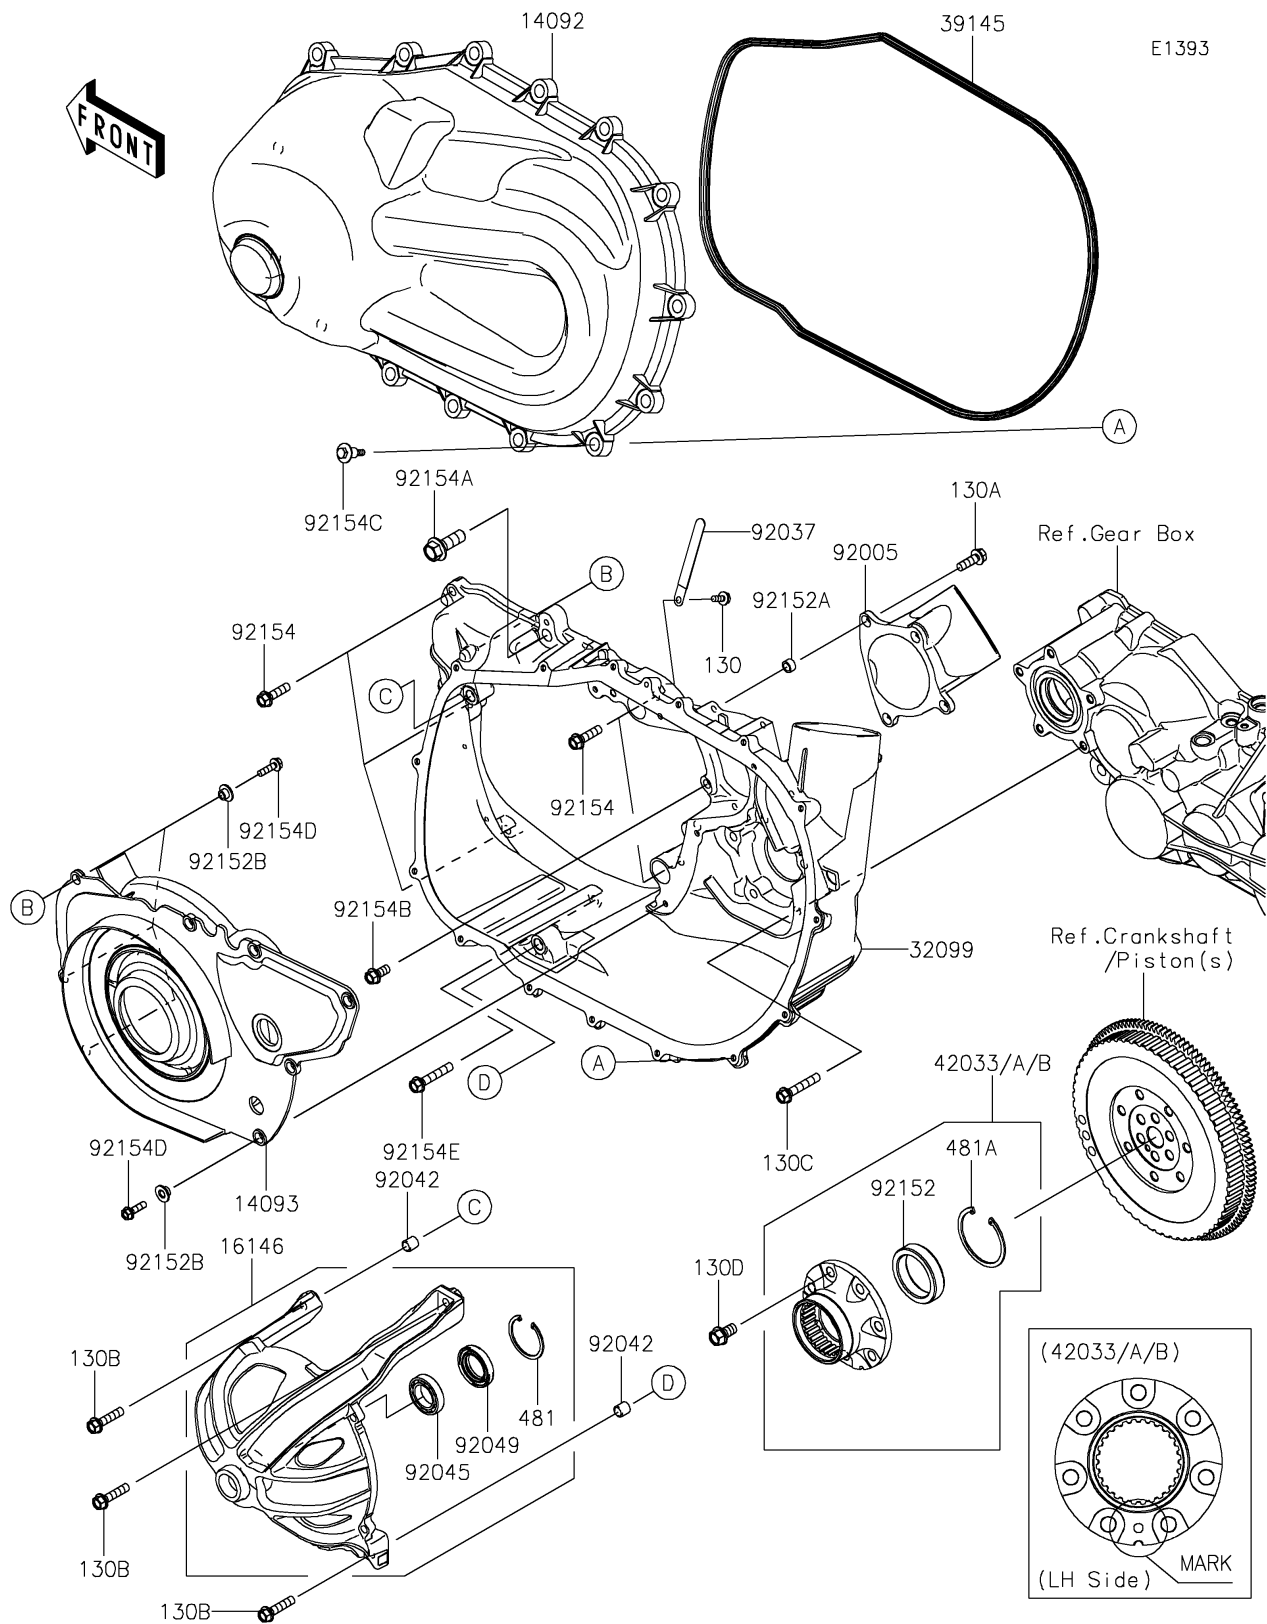

2019 MULE PRO-FXR™

PARTS DIAGRAM

Converter Cover

2019 MULE PRO-FXR™

PARTS LIST

Converter Cover

Kawasaki

Let the Good Times Roll®

ITEM NAME

PART NUMBER

QUANTITY
