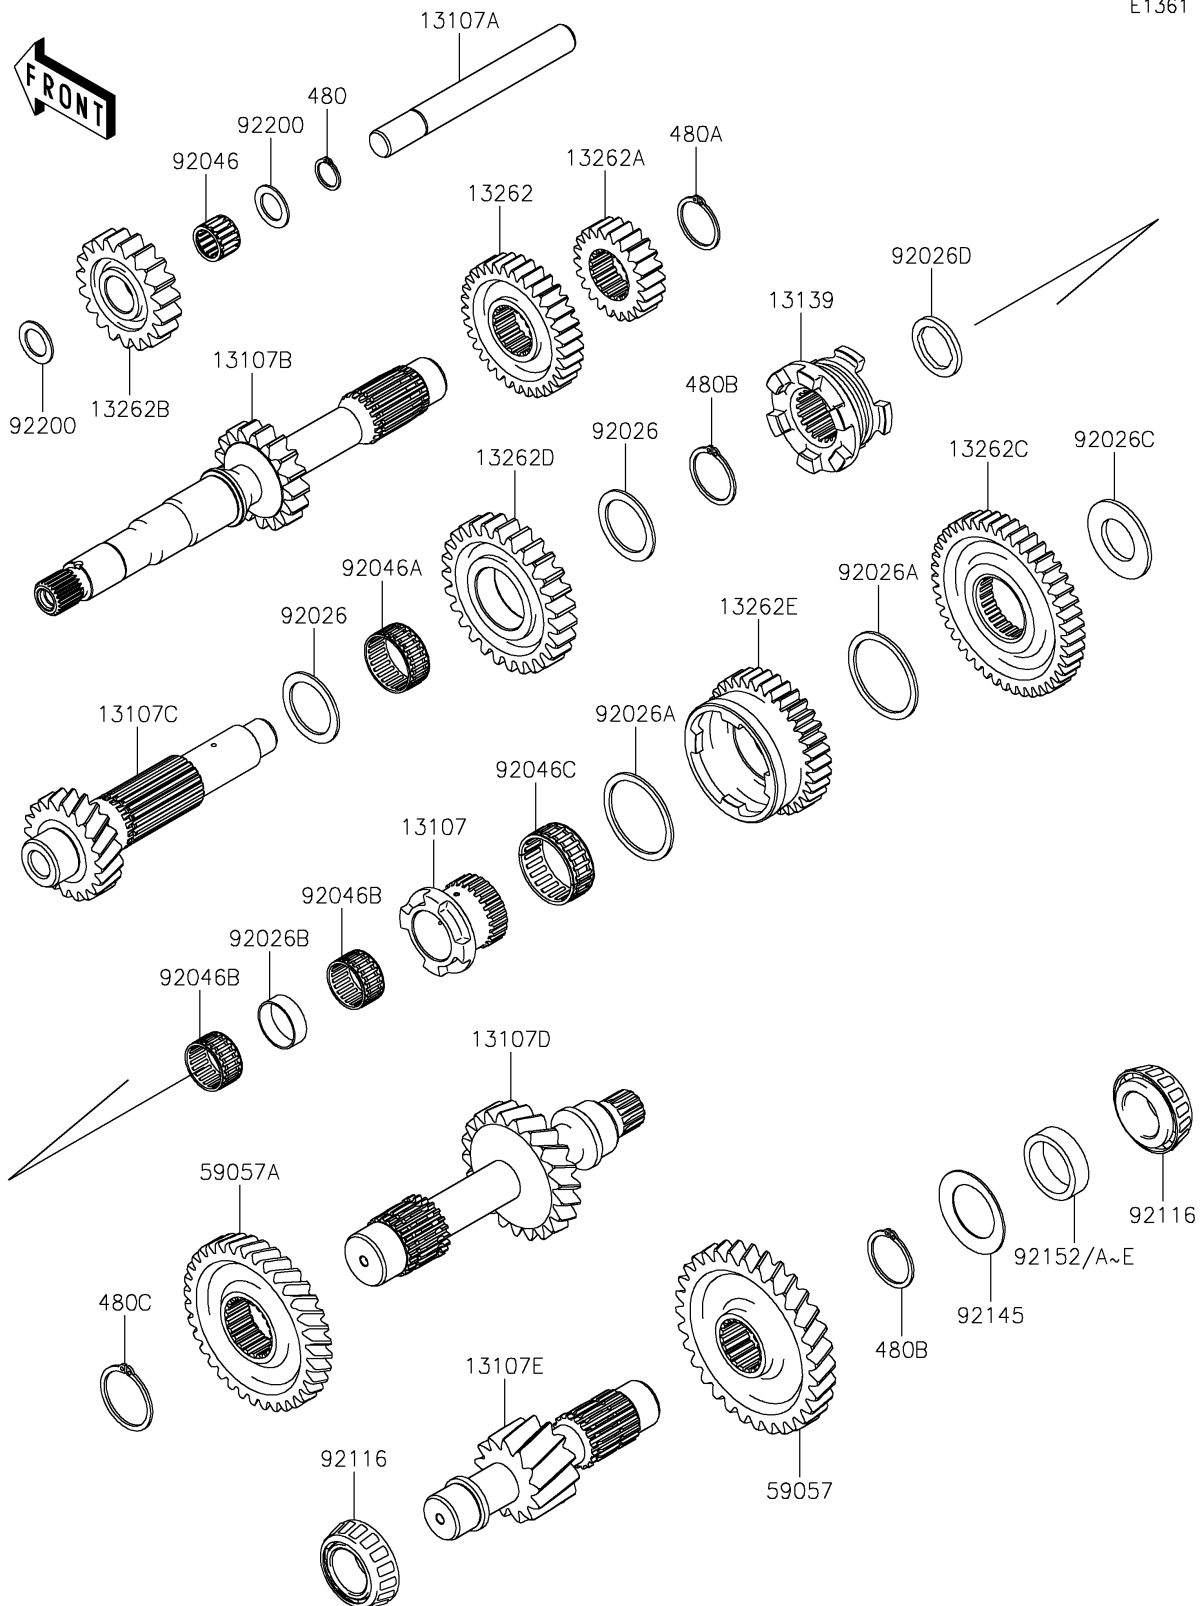

2020 MULE PRO-FXR™

PARTS DIAGRAM

Transmission

E1361

2020 MULE PRO-FXR™

PARTS LIST

Transmission

ITEM NAME

PART NUMBER

QUANTITY
