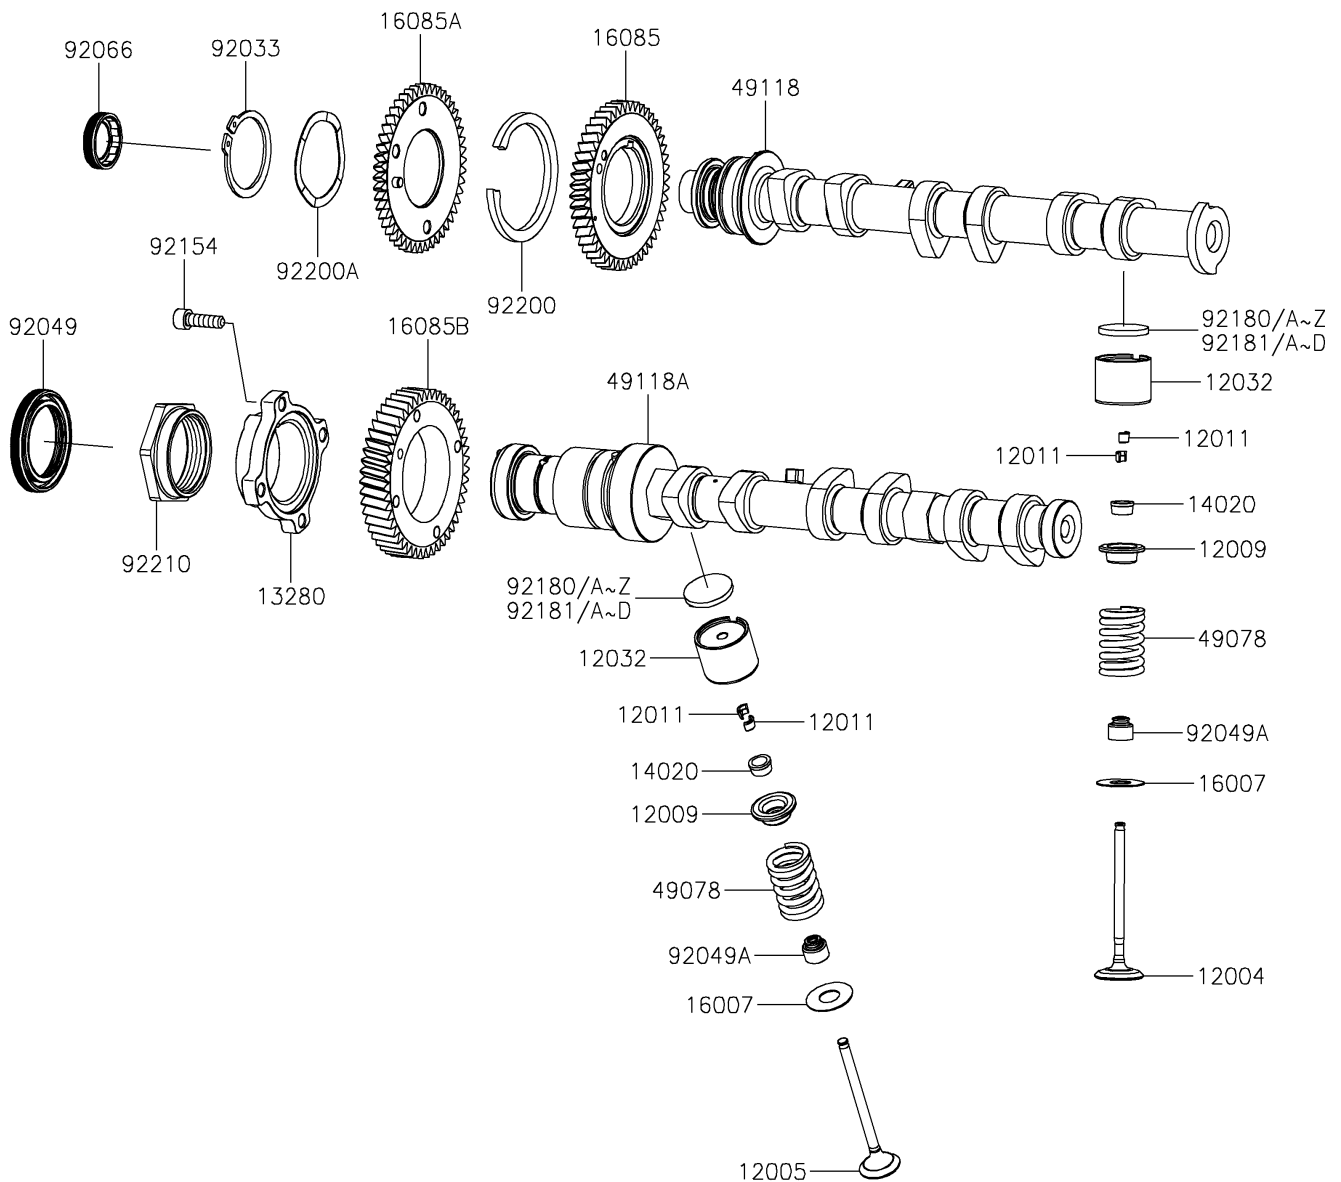

2018 MULE PRO-FXR™

PARTS DIAGRAM

Valve(s)/Camshaft(s)

E1211

2018 MULE PRO-FXR™

PARTS LIST

Valve(s)/Camshaft(s)

ITEM NAME

PART NUMBER

QUANTITY
