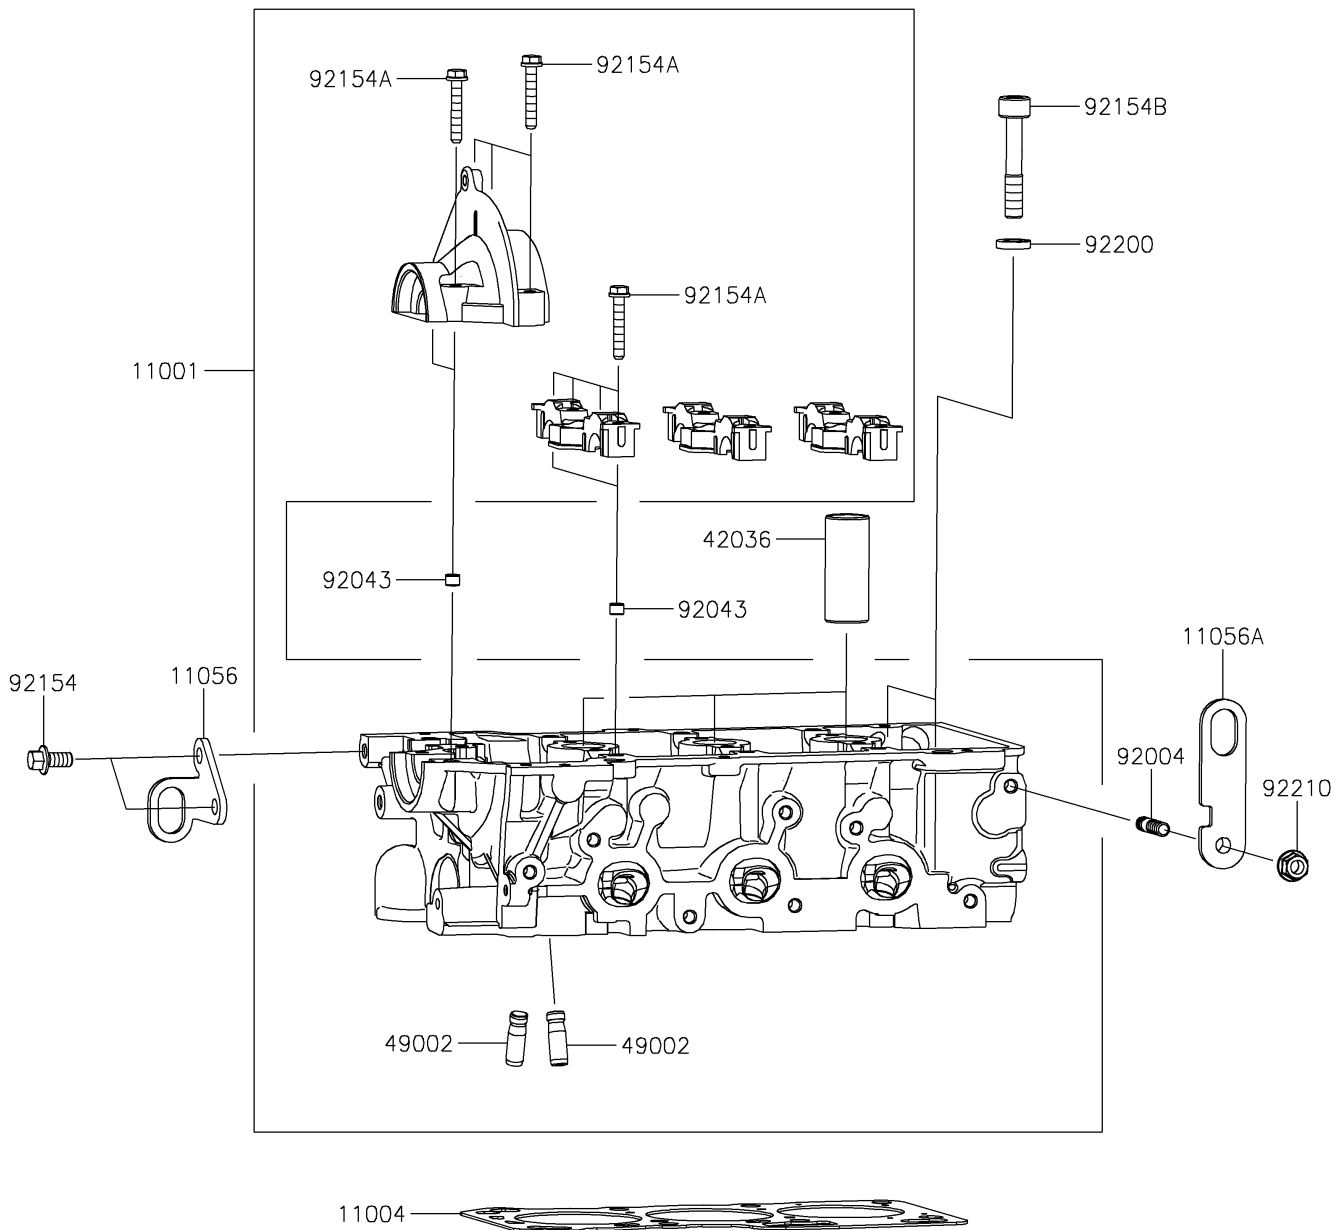

2018 MULE PRO-FXR™

PARTS DIAGRAM

Cylinder Head

E1111

2018 MULE PRO-FXR™

PARTS LIST

Cylinder Head

ITEM NAME

PART NUMBER

QUANTITY
