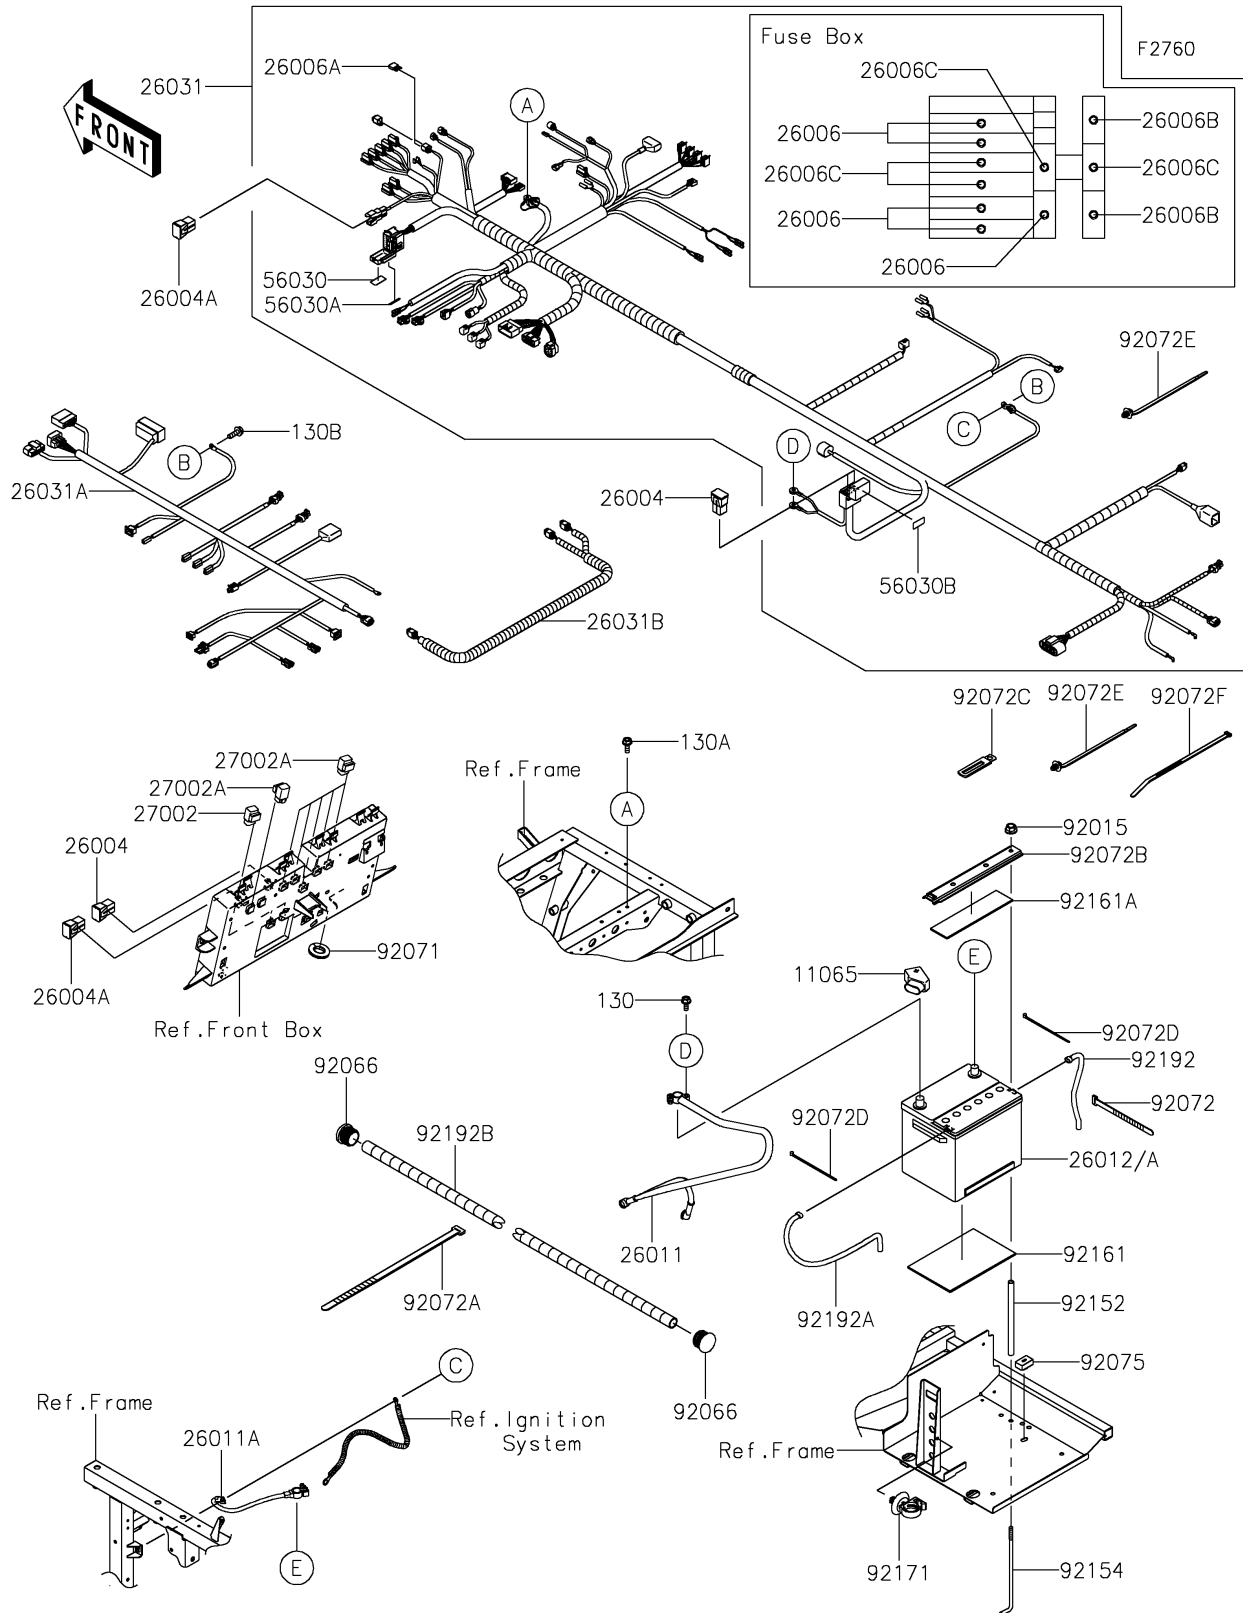

2018 MULE PRO-FX™ EPS LE

PARTS DIAGRAM

Chassis Electrical Equipment

2018 MULE PRO-FX™ EPS LE

PARTS LIST

Chassis Electrical Equipment

ITEM NAME

PART NUMBER

QUANTITY
