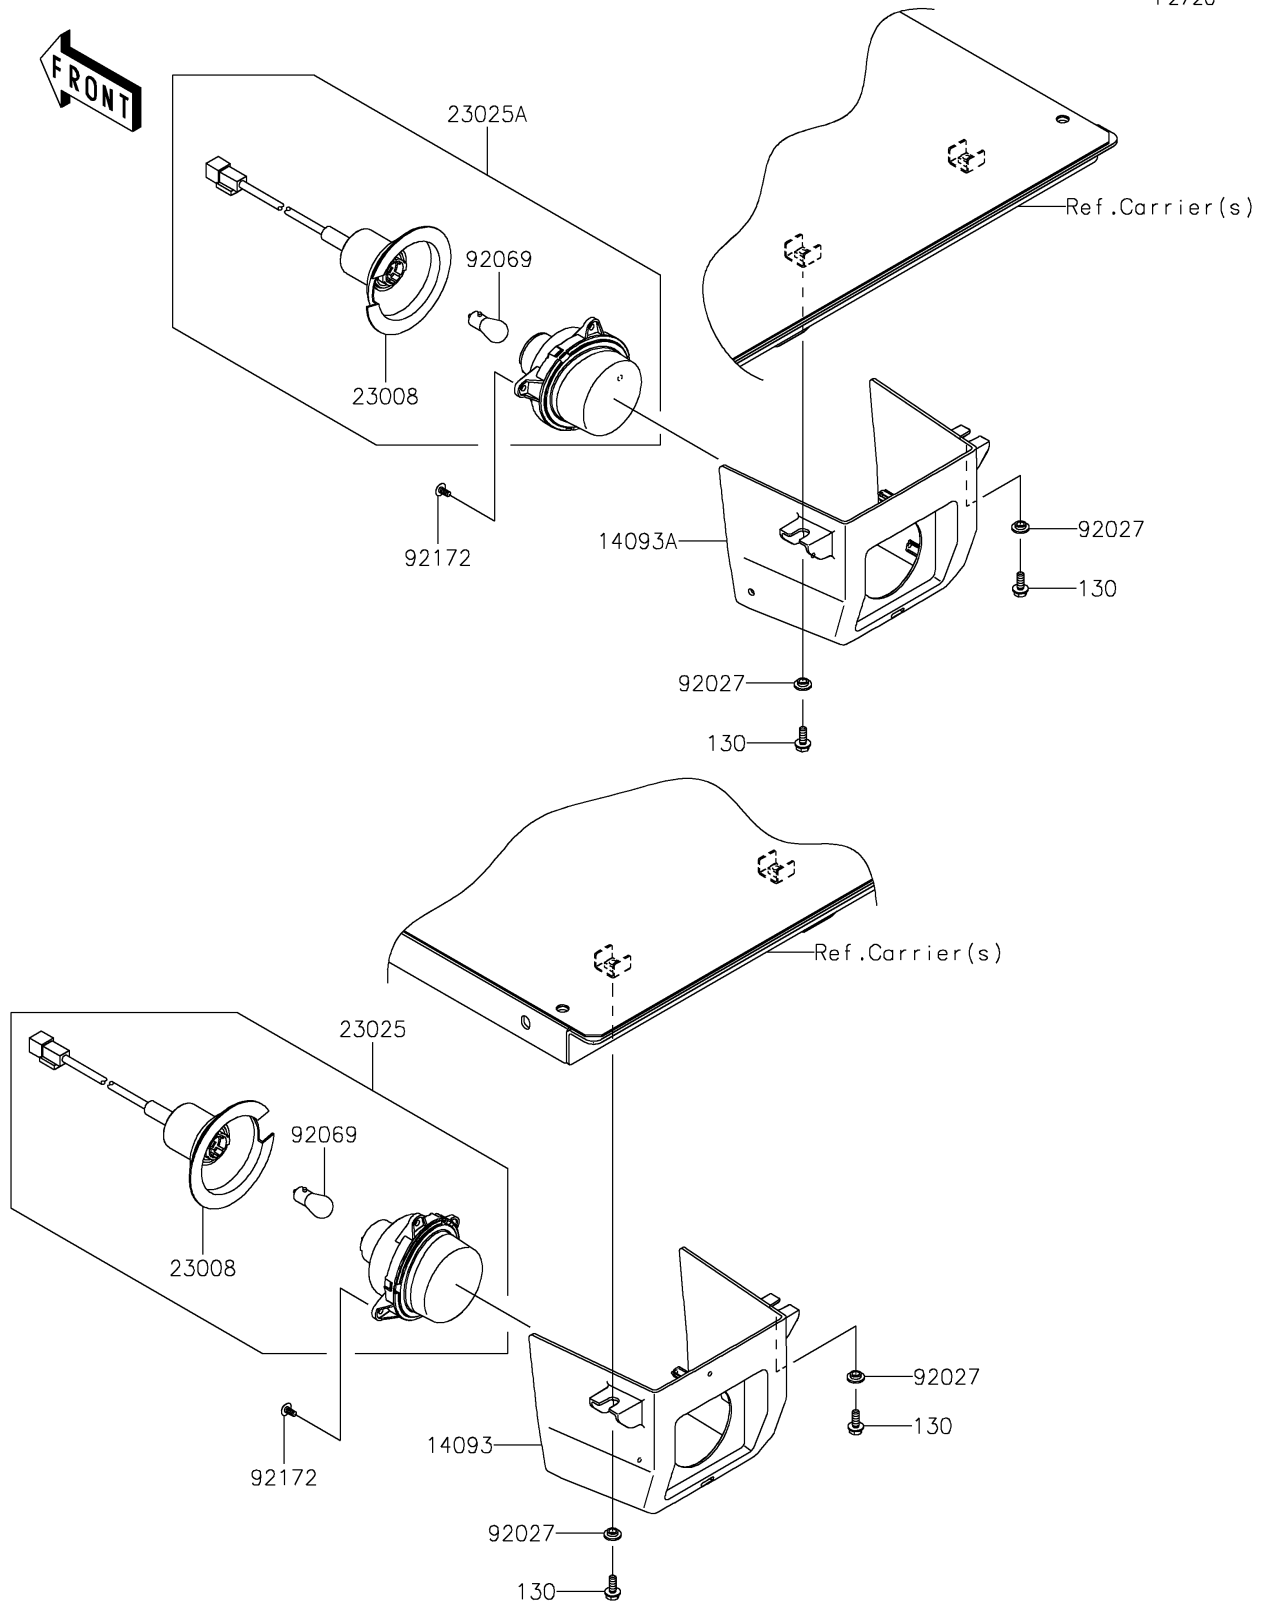

2018 MULE PRO-FX™ EPS LE

PARTS DIAGRAM

Taillight(s)

F2720

2018 MULE PRO-FX™ EPS LE

PARTS LIST

Taillight(s)

ITEM NAME

PART NUMBER

QUANTITY
