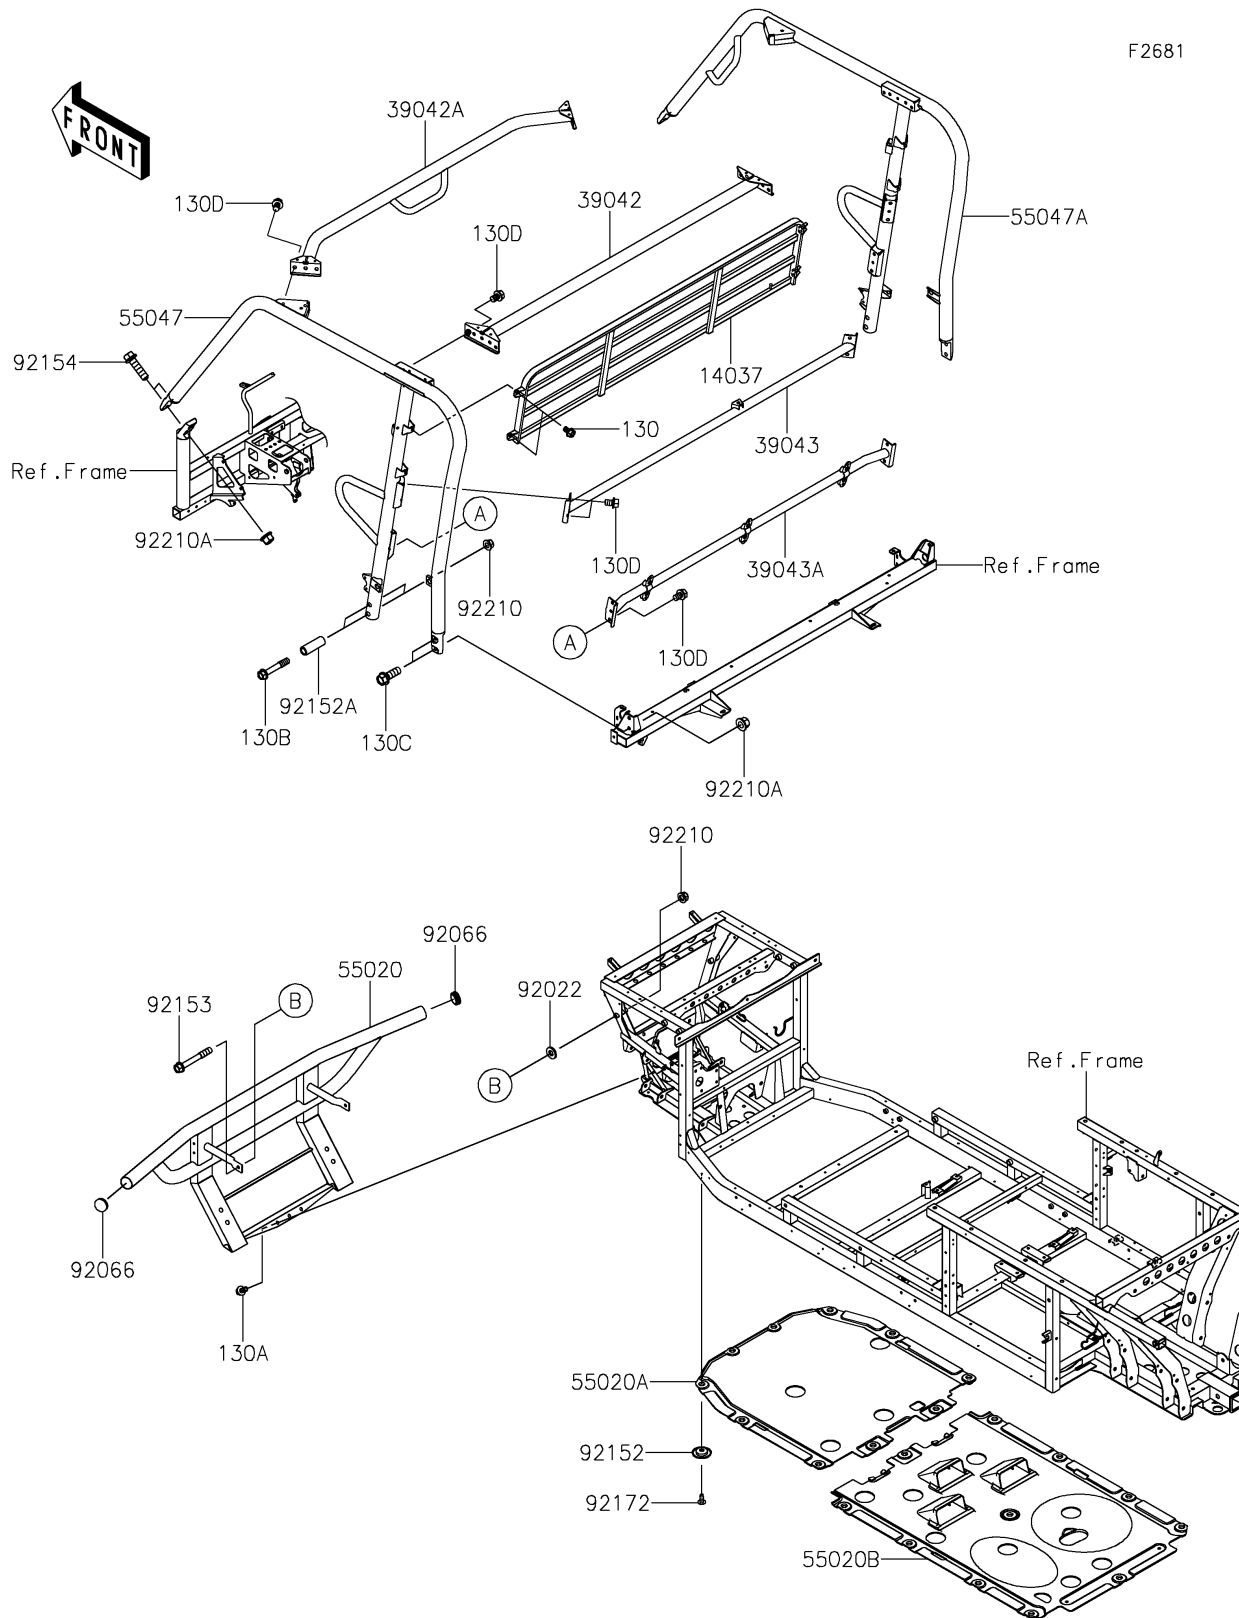

2018 MULE PRO-FX™ EPS LE

PARTS DIAGRAM

Guards/Cab Frame

2018 MULE PRO-FX™ EPS LE

PARTS LIST

Guards/Cab Frame

ITEM NAME

PART NUMBER

QUANTITY
