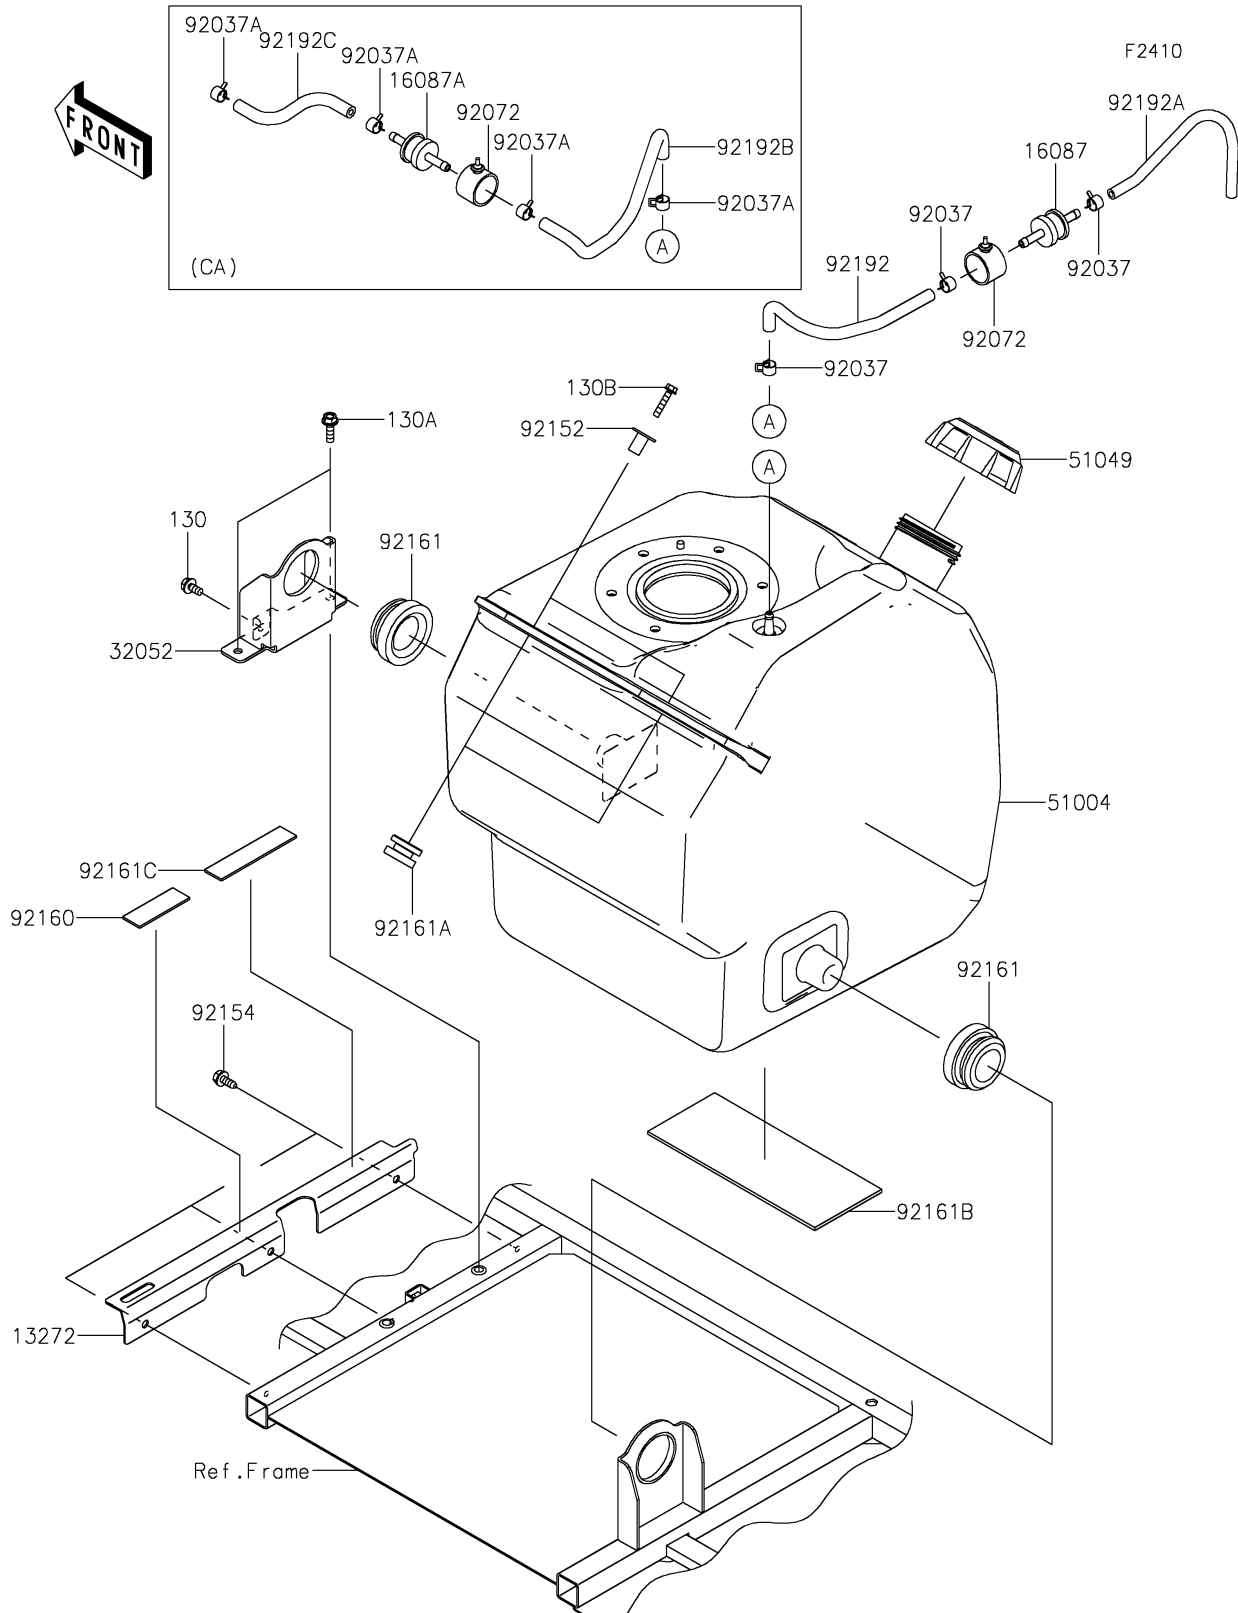

2019 MULE PRO-FX™ EPS LE

PARTS DIAGRAM Fuel Tank(GJF/GKF)

2019 MULE PRO-FX™ EPS LE

PARTS LIST

Fuel Tank(GJF/GKF)

ITEM NAME

PART NUMBER

QUANTITY
