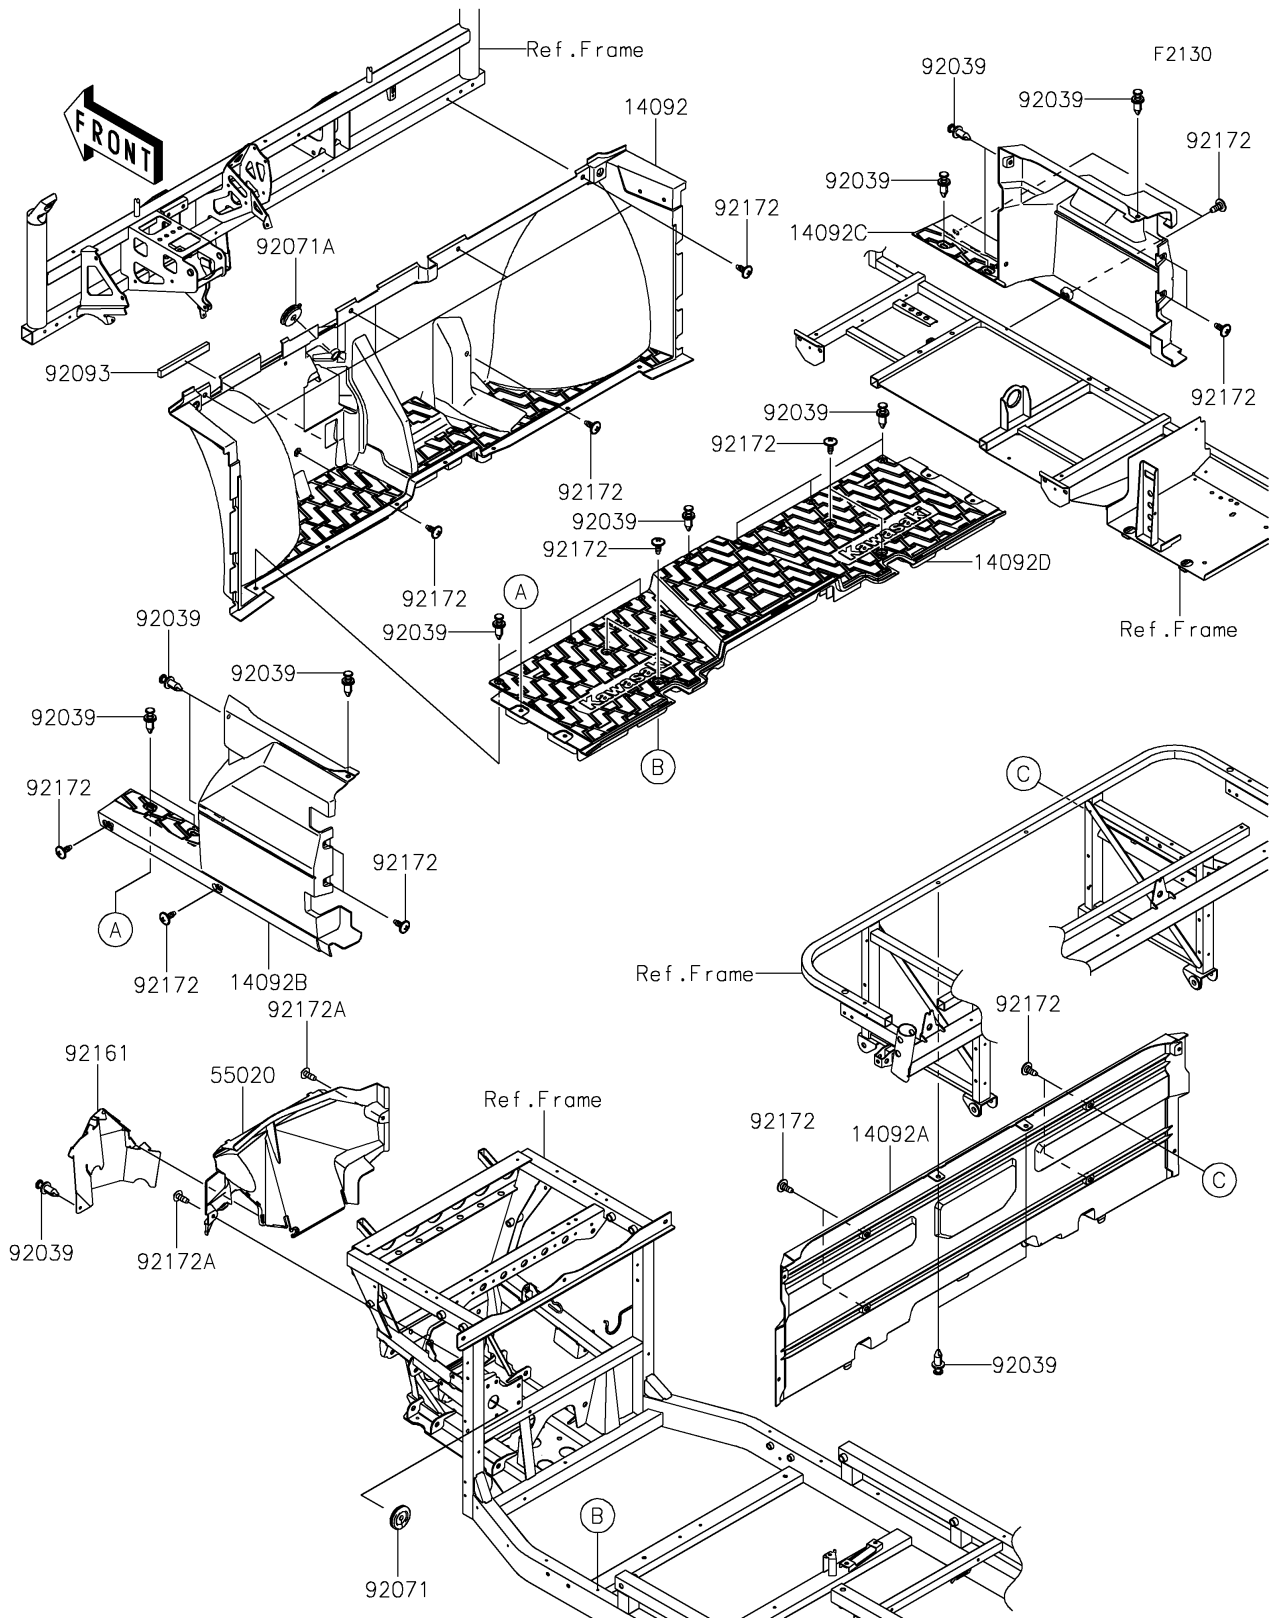

2018 MULE PRO-FX™ EPS LE

PARTS DIAGRAM Frame Fittings(Front)

2018 MULE PRO-FX™ EPS LE

PARTS LIST

Frame Fittings(Front)

ITEM NAME	PART NUMBER	QUANTITY
-----------	-------------	----------
