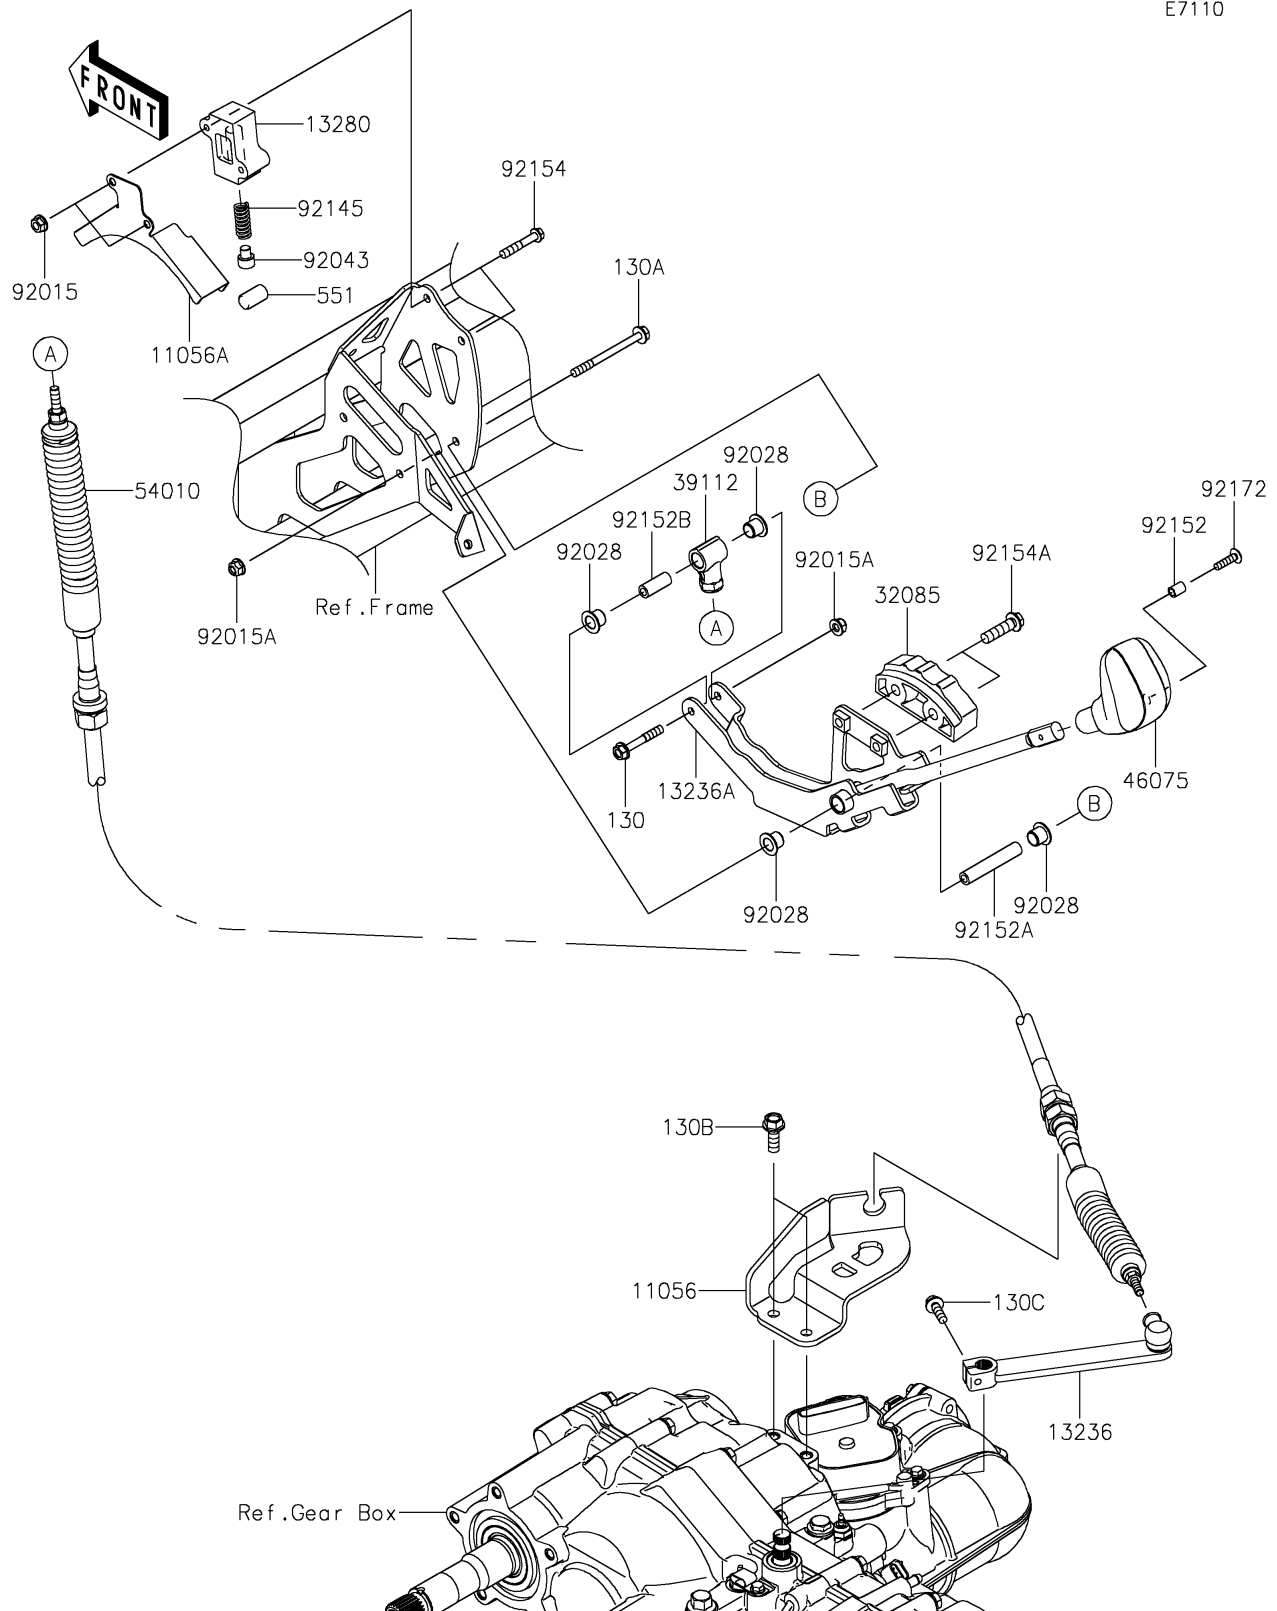

2020 MULE PRO-FX™ EPS LE

PARTS DIAGRAM

Control

E7110

2020 MULE PRO-FX™ EPS LE

PARTS LIST

Control

ITEM NAME

PART NUMBER

QUANTITY
