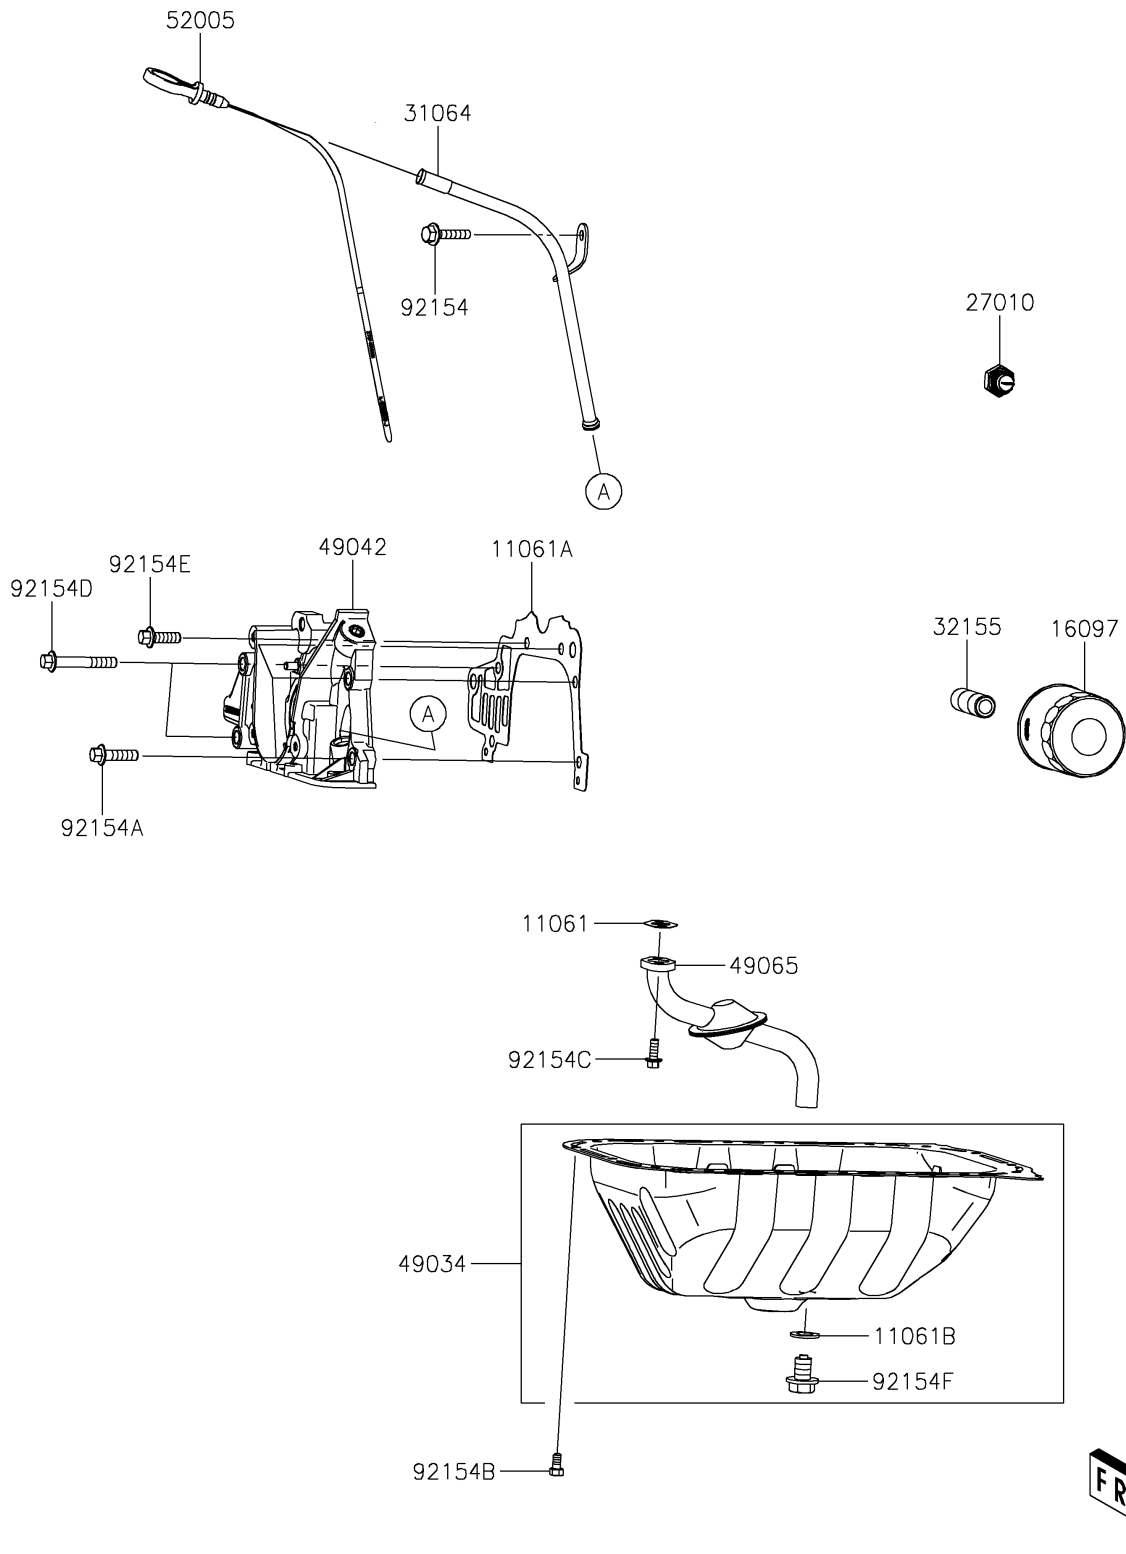

2020 MULE PRO-FX™ EPS LE

PARTS DIAGRAM

Oil Pump/Oil Filter

E1710

2020 MULE PRO-FX™ EPS LE

PARTS LIST

Oil Pump/Oil Filter

ITEM NAME	PART NUMBER	QUANTITY
-----------	-------------	----------
