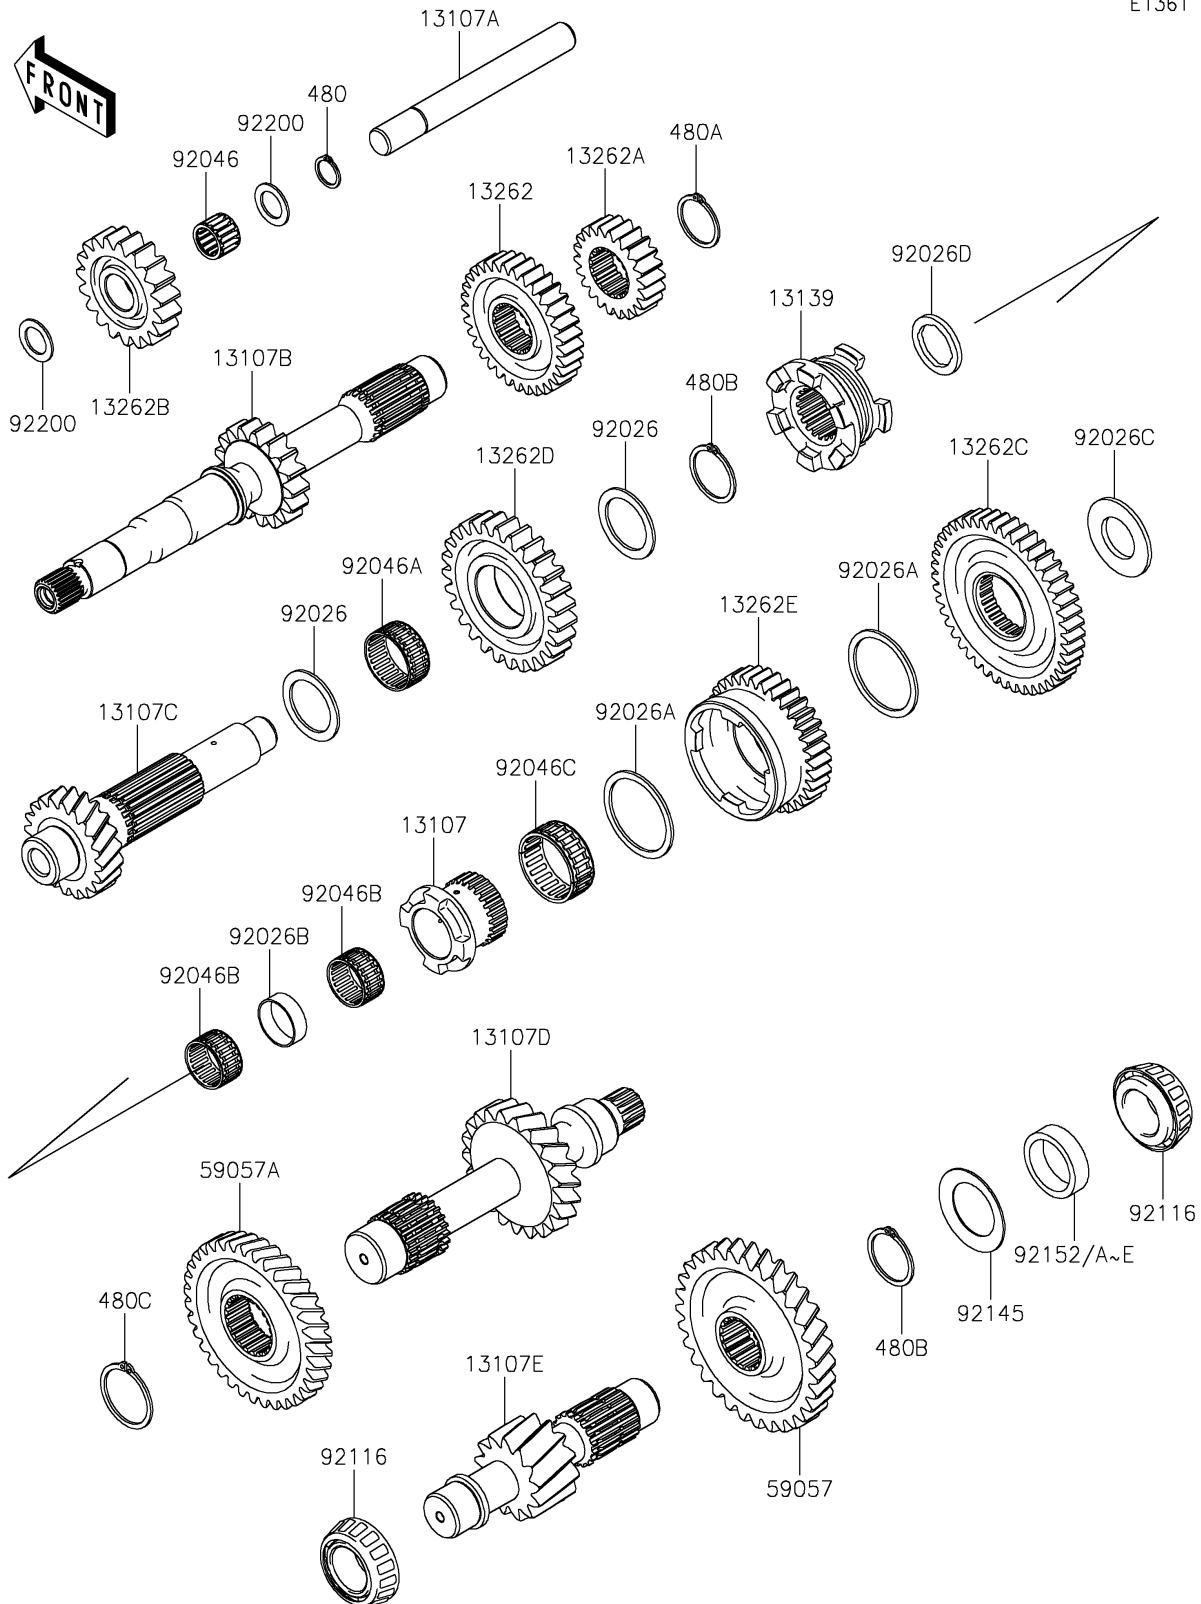

2020 MULE PRO-FX™ EPS LE

PARTS DIAGRAM

Transmission

E1361

2020 MULE PRO-FX™ EPS LE

PARTS LIST

Transmission

ITEM NAME

PART NUMBER

QUANTITY
