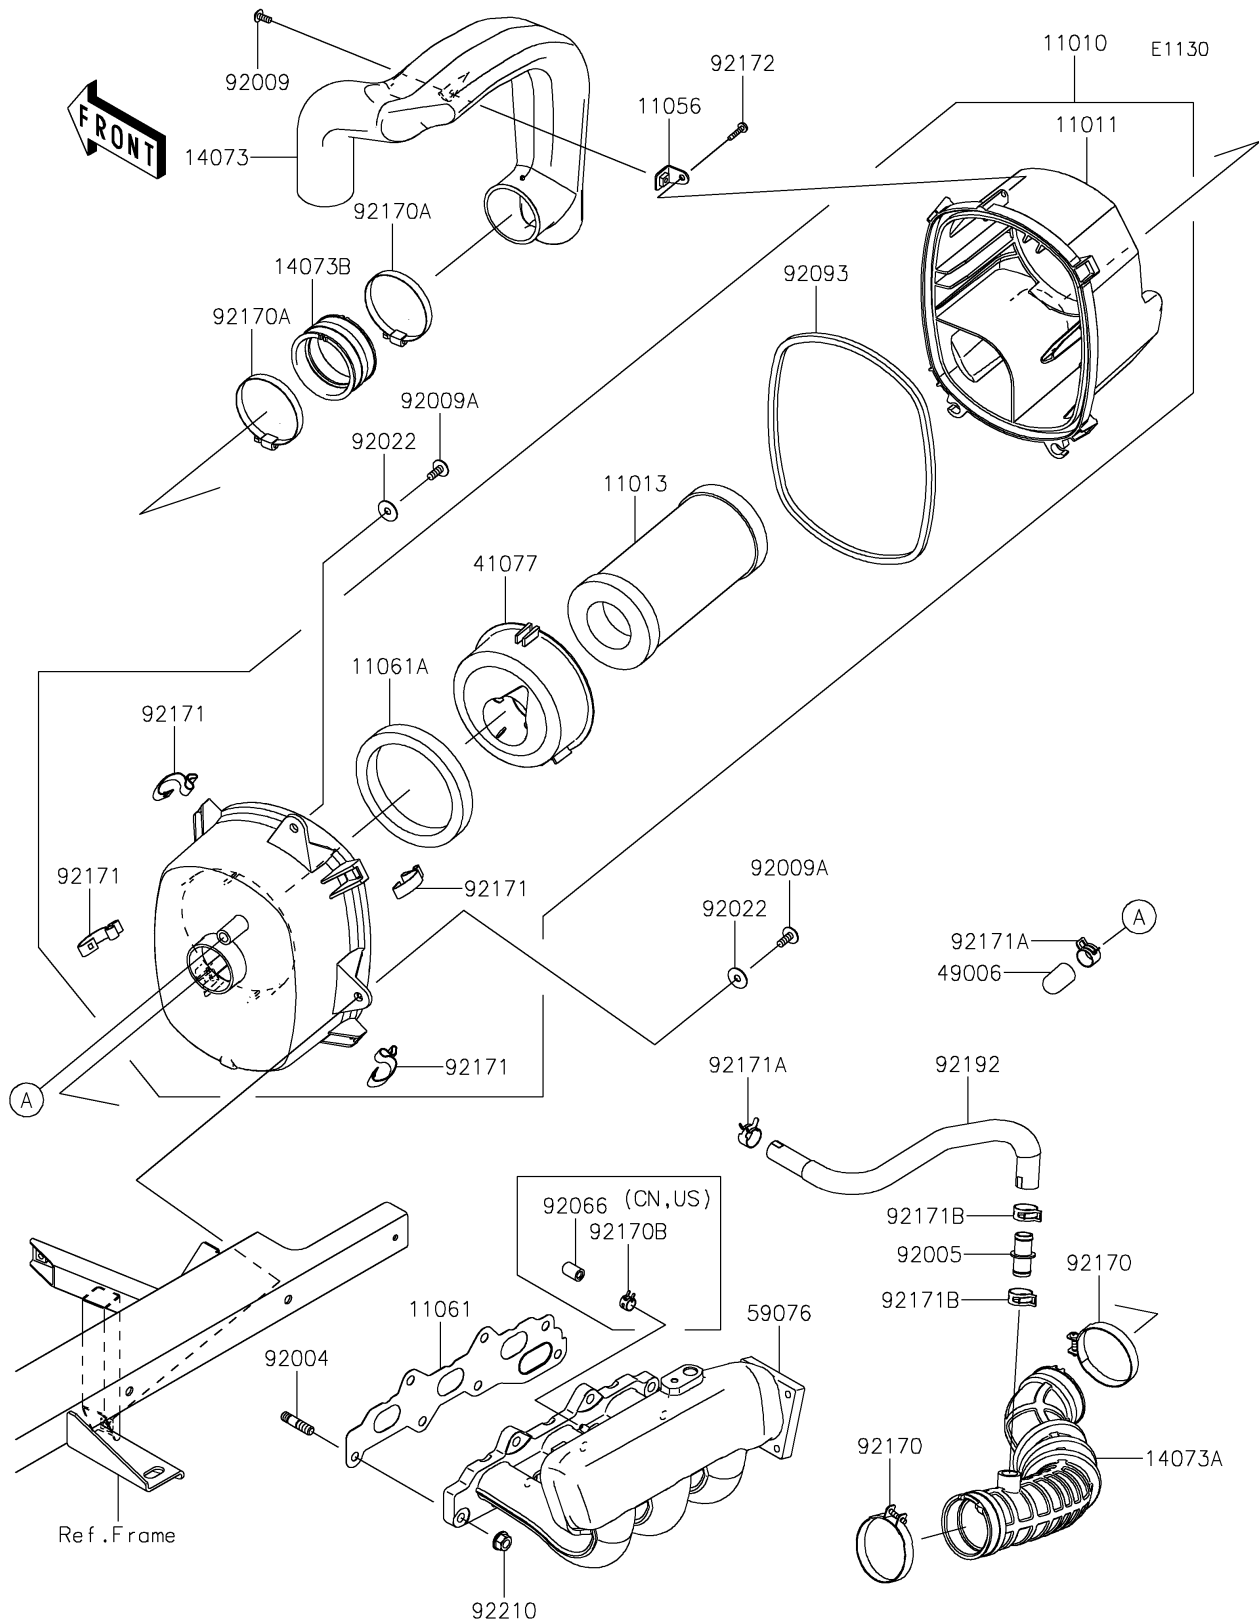

2020 MULE PRO-FX™ EPS LE

PARTS DIAGRAM

Air Cleaner