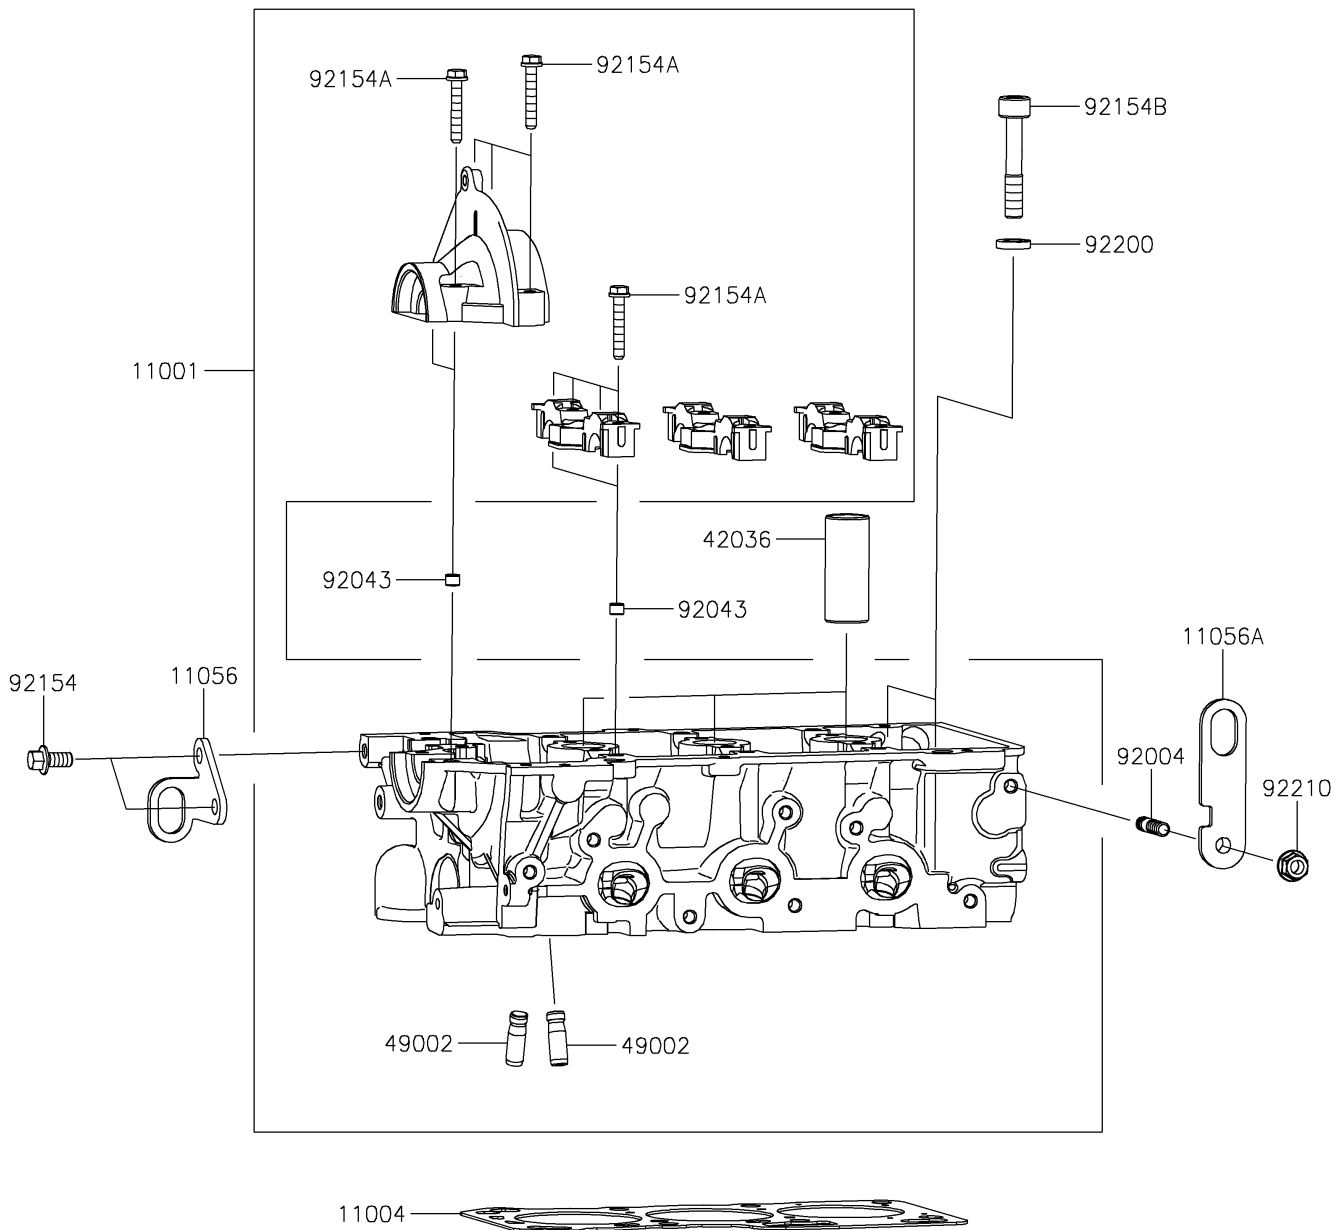

2018 MULE PRO-FX™ EPS LE

PARTS DIAGRAM

Cylinder Head

E1111

2018 MULE PRO-FX™ EPS LE

PARTS LIST

Cylinder Head

ITEM NAME	PART NUMBER	QUANTITY
-----------	-------------	----------
