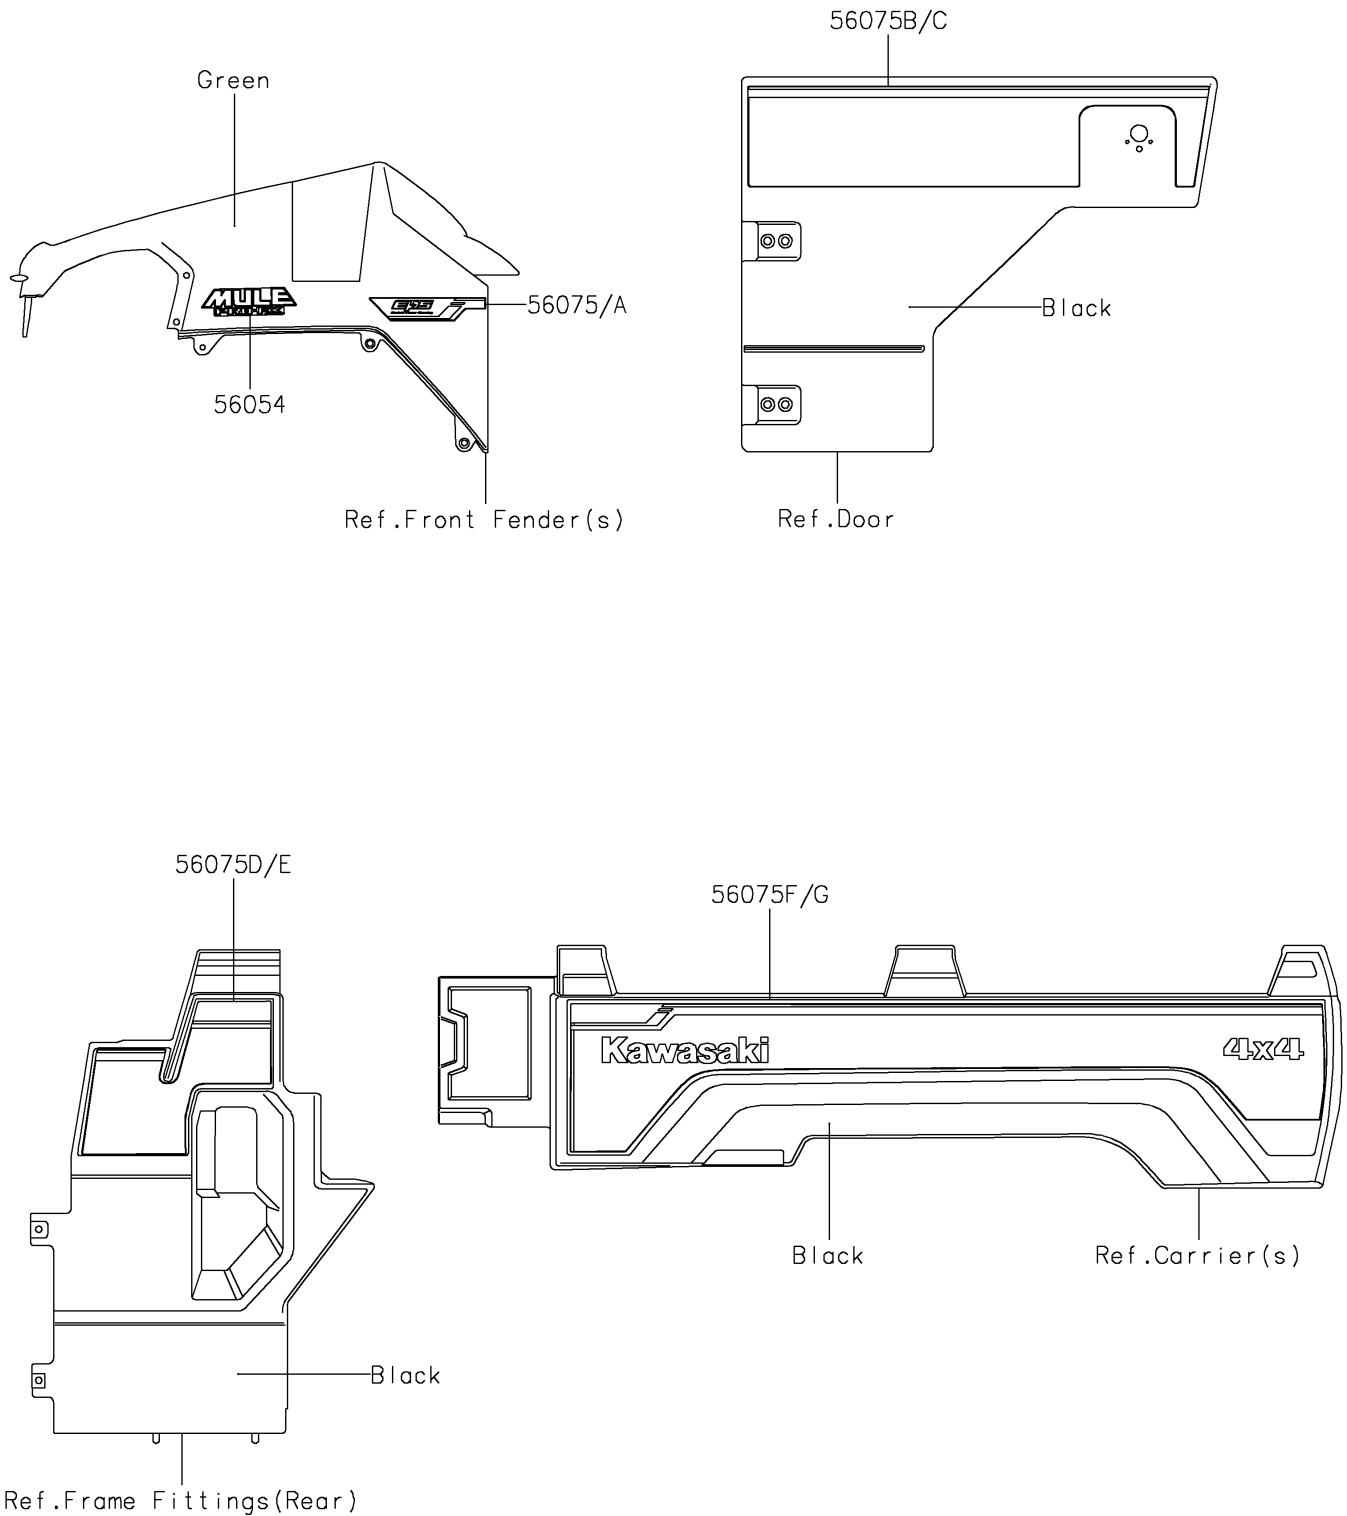

2019 MULE PRO-FX™ EPS

PARTS DIAGRAM

Decals(Green)(FKF/FLF)

F2861C

2019 MULE PRO-FX™ EPS

PARTS LIST

Decals(Green)(FKF/FLF)

ITEM NAME

PART NUMBER

QUANTITY
