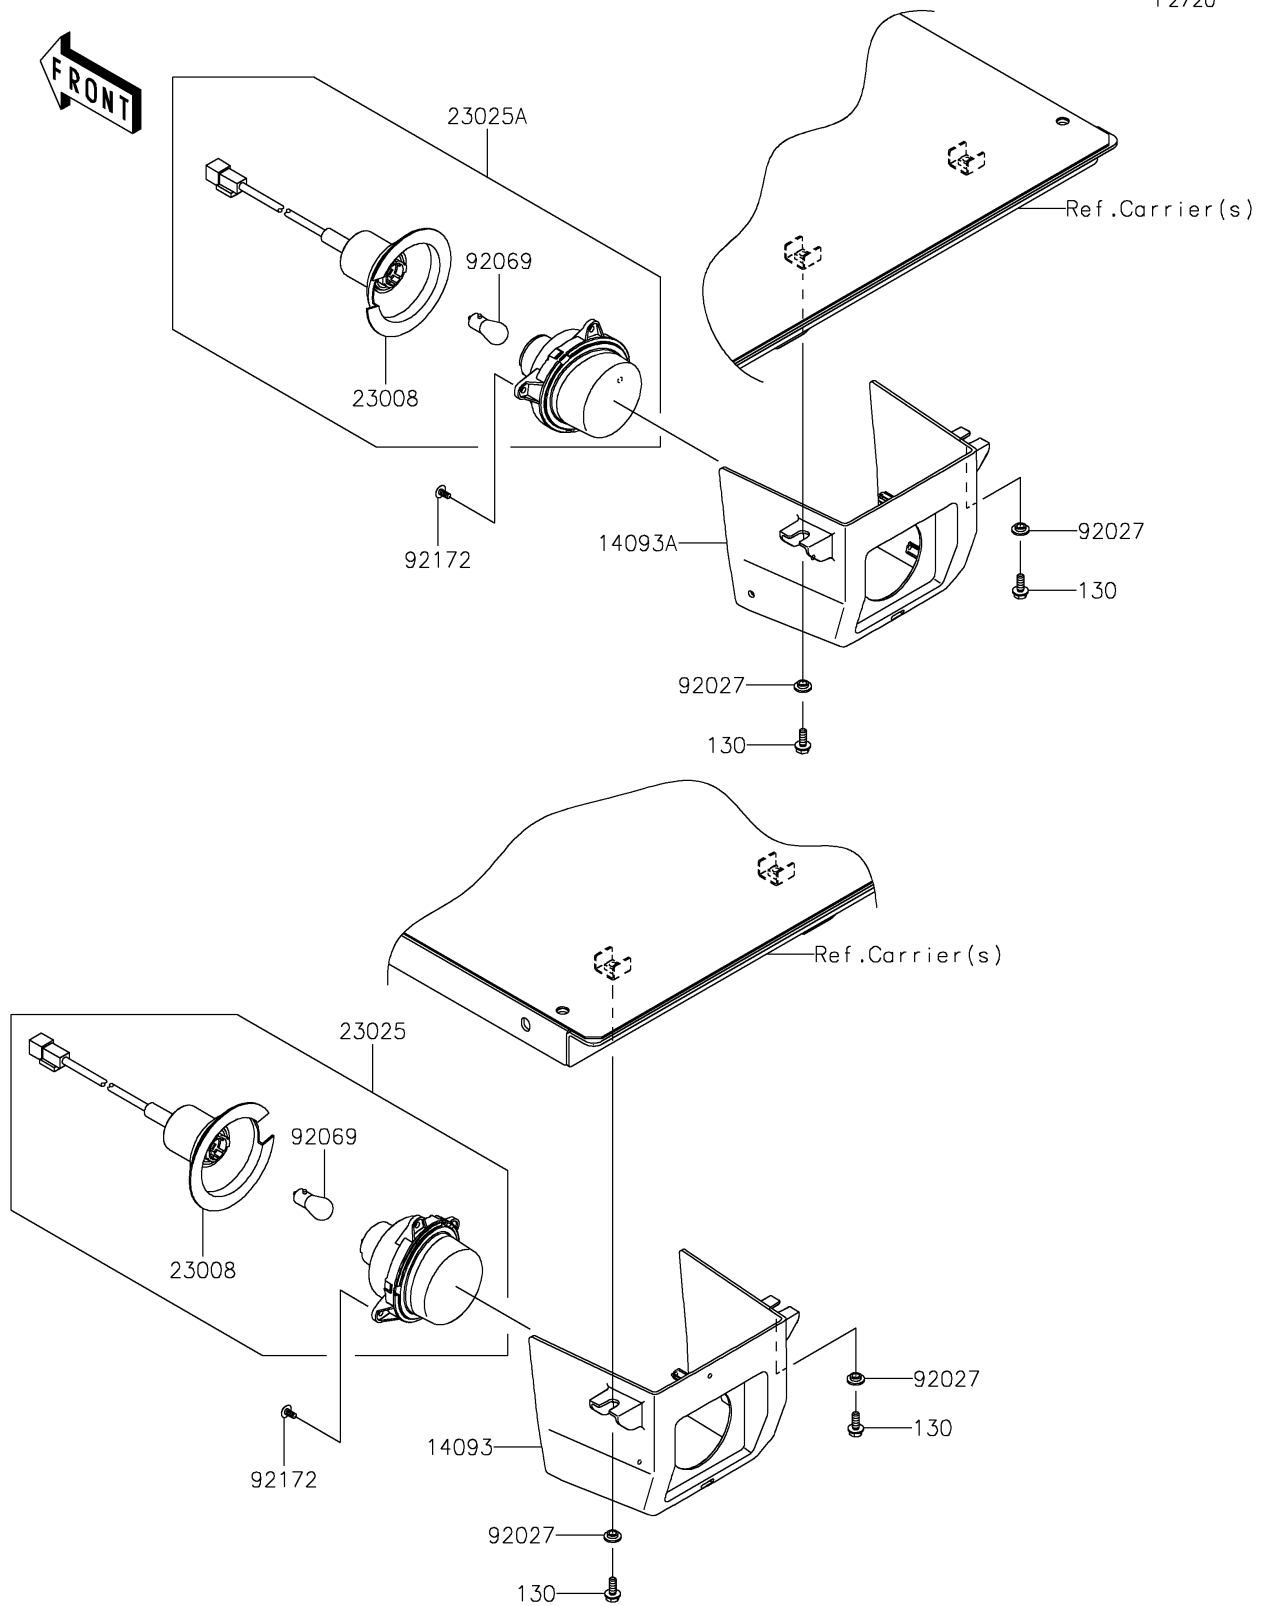

2020 MULE PRO-FX™ EPS

PARTS DIAGRAM

Taillight(s)

F2720

2020 MULE PRO-FX™ EPS

PARTS LIST

Taillight(s)

ITEM NAME

PART NUMBER

QUANTITY
