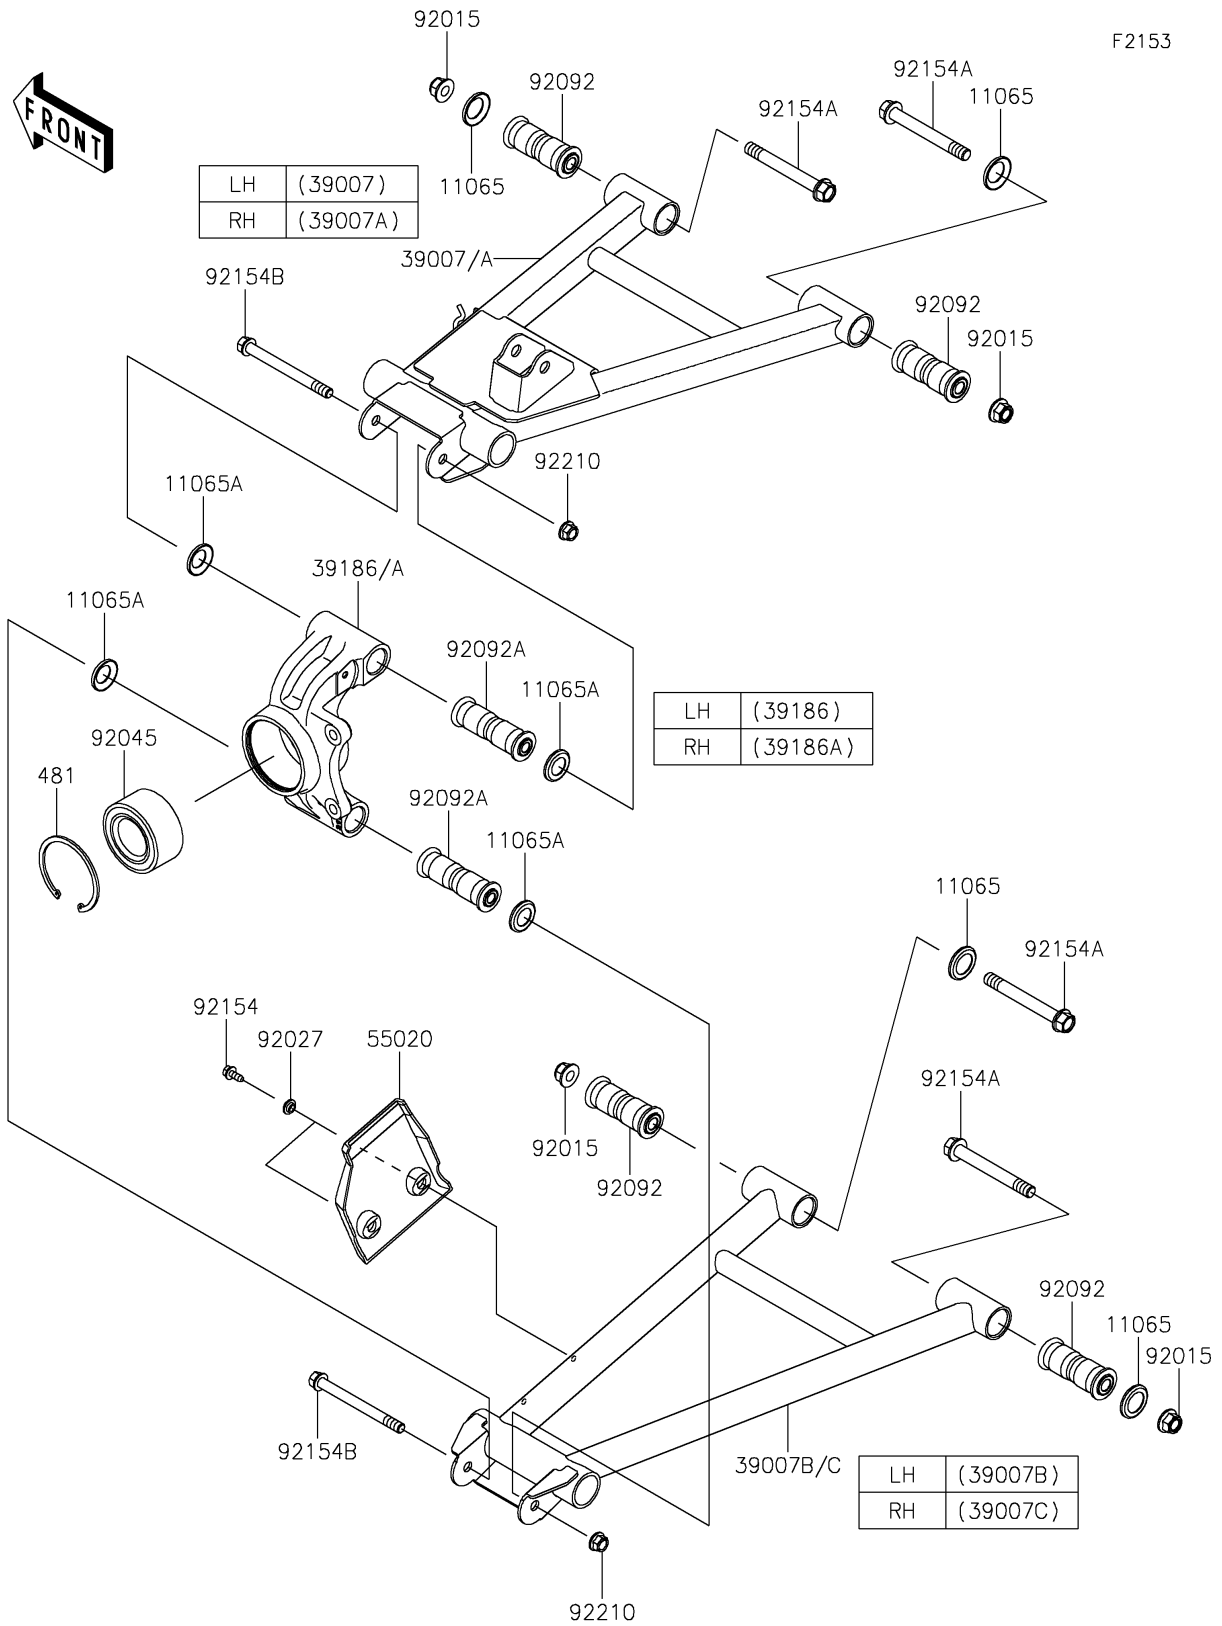

2020 MULE PRO-FX™ EPS

PARTS DIAGRAM

Rear Suspension

2020 MULE PRO-FX™ EPS

PARTS LIST

Rear Suspension

ITEM NAME

PART NUMBER

QUANTITY
