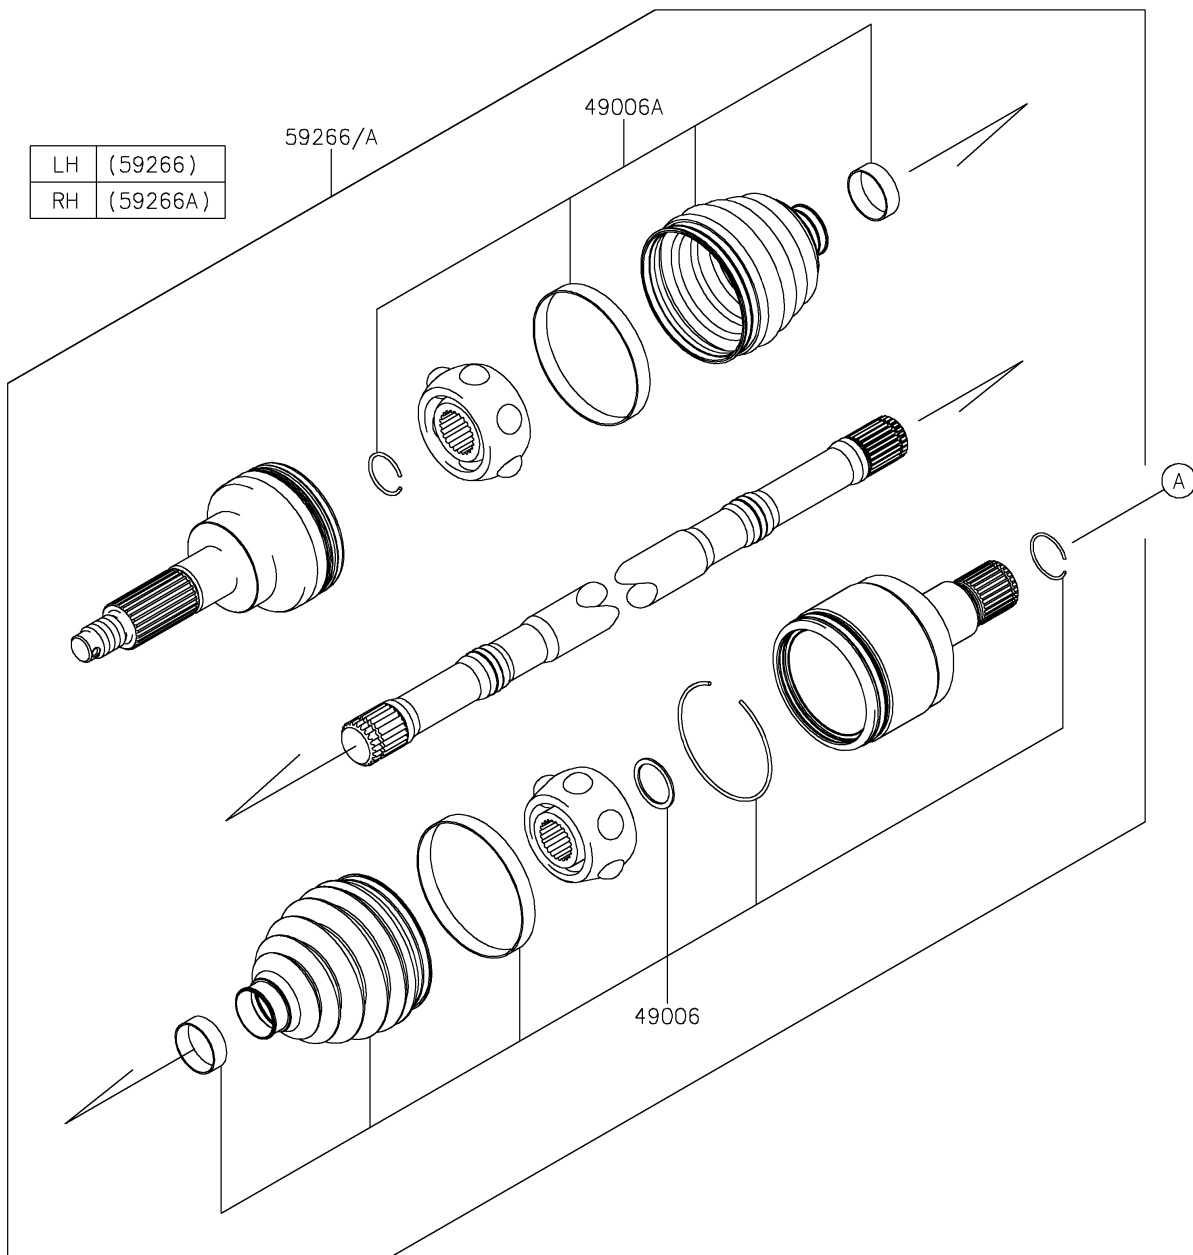

2019 MULE PRO-FX™ EPS

PARTS DIAGRAM

Drive Shaft-Rear

2019 MULE PRO-FX™ EPS

PARTS LIST

Drive Shaft-Rear

ITEM NAME

PART NUMBER

QUANTITY
