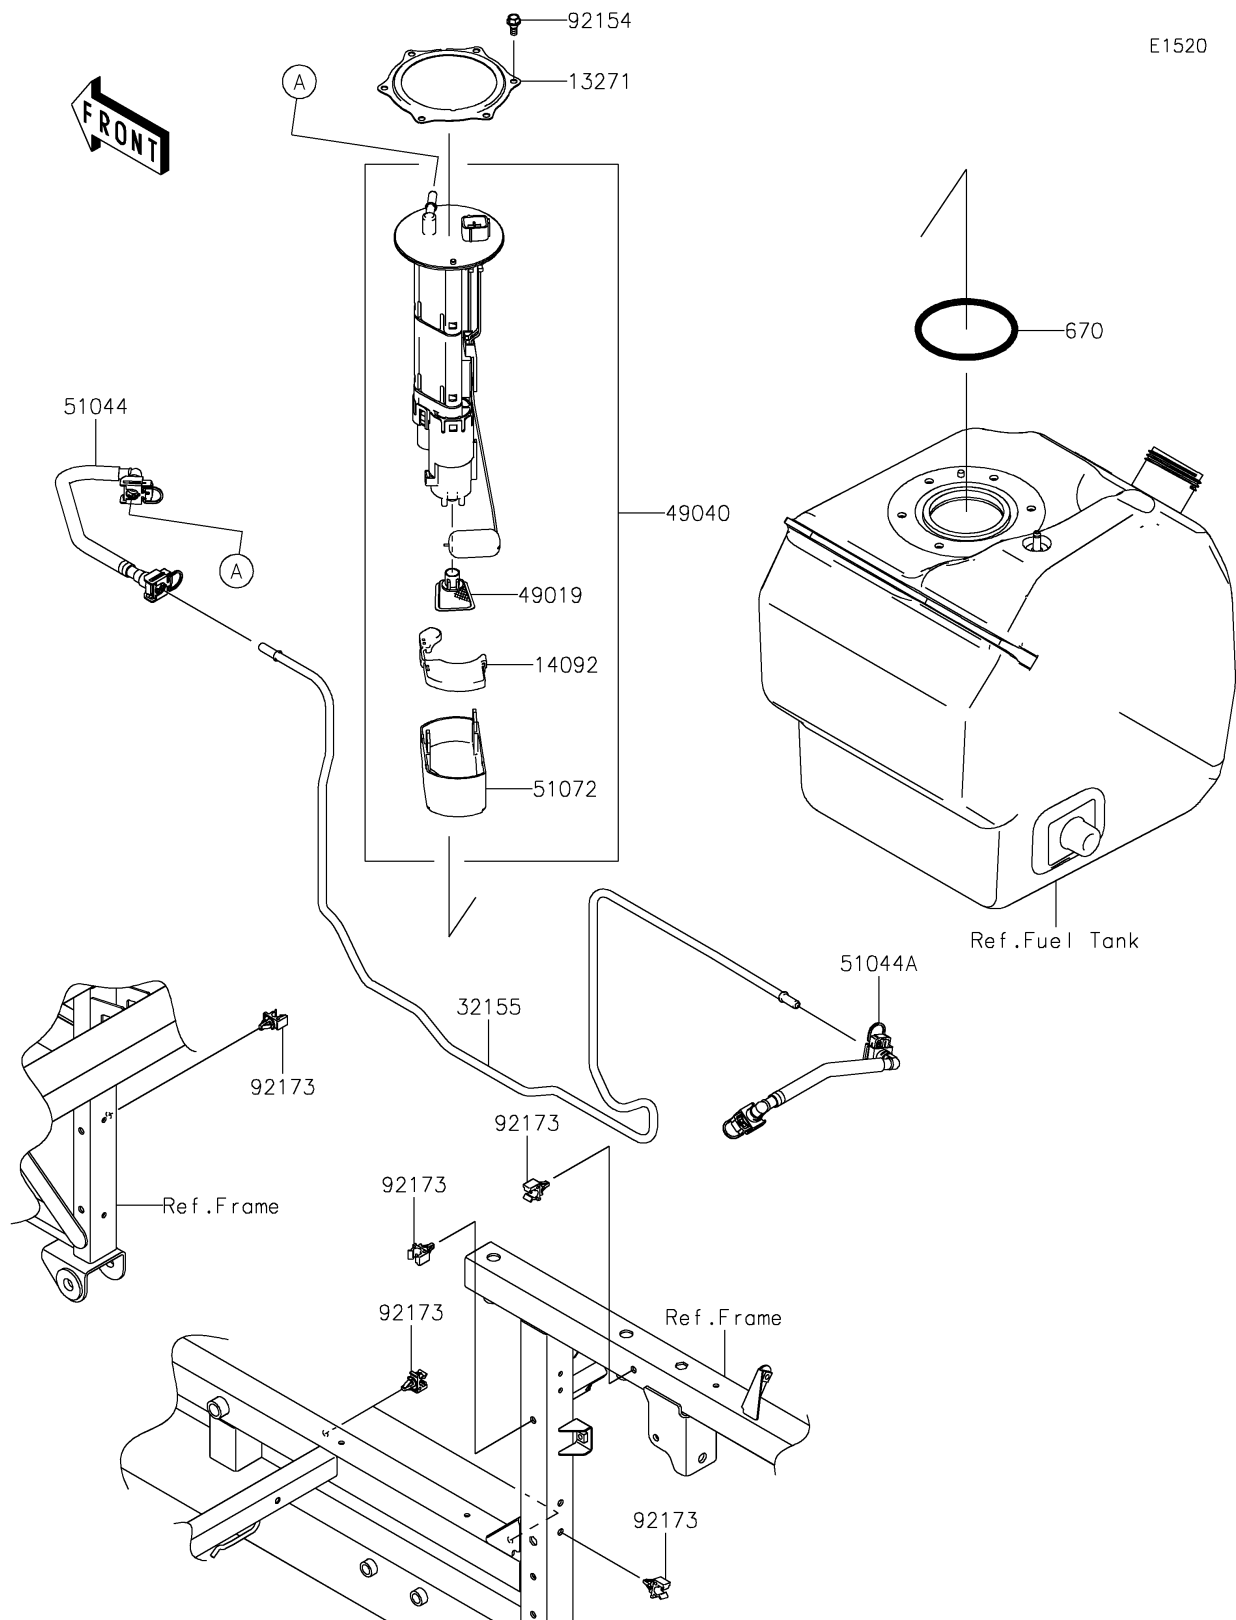

2020 MULE PRO-FX™ EPS

PARTS DIAGRAM

Fuel Pump

2020 MULE PRO-FX™ EPS

PARTS LIST

Fuel Pump

ITEM NAME	PART NUMBER	QUANTITY
PLATE (Ref # 13271)	13271-0980	1
COVER (Ref # 14092)	14092-1044	1
PIPE,FUEL (Ref # 32155)	32155-1619	1
FILTER-FUEL (Ref # 49019)	49019-0013	1
PUMP-FUEL (Ref # 49040)	49040-0733	1
TUBE-ASSY,TANK-PIPE (Ref # 51044)	51044-0833	1
TUBE-ASSY,PIPE-INJECTION PIPE (Ref # 51044A)	51044-0834	1
CHAMBER-FUEL (Ref # 51072)	51072-0003	1
O RING (Ref # 670)	670E5090	1
BOLT,FUEL PUMP (Ref # 92154)	92154-1326	6
CLAMP,FUEL PIPE (Ref # 92173)	92173-1213	6