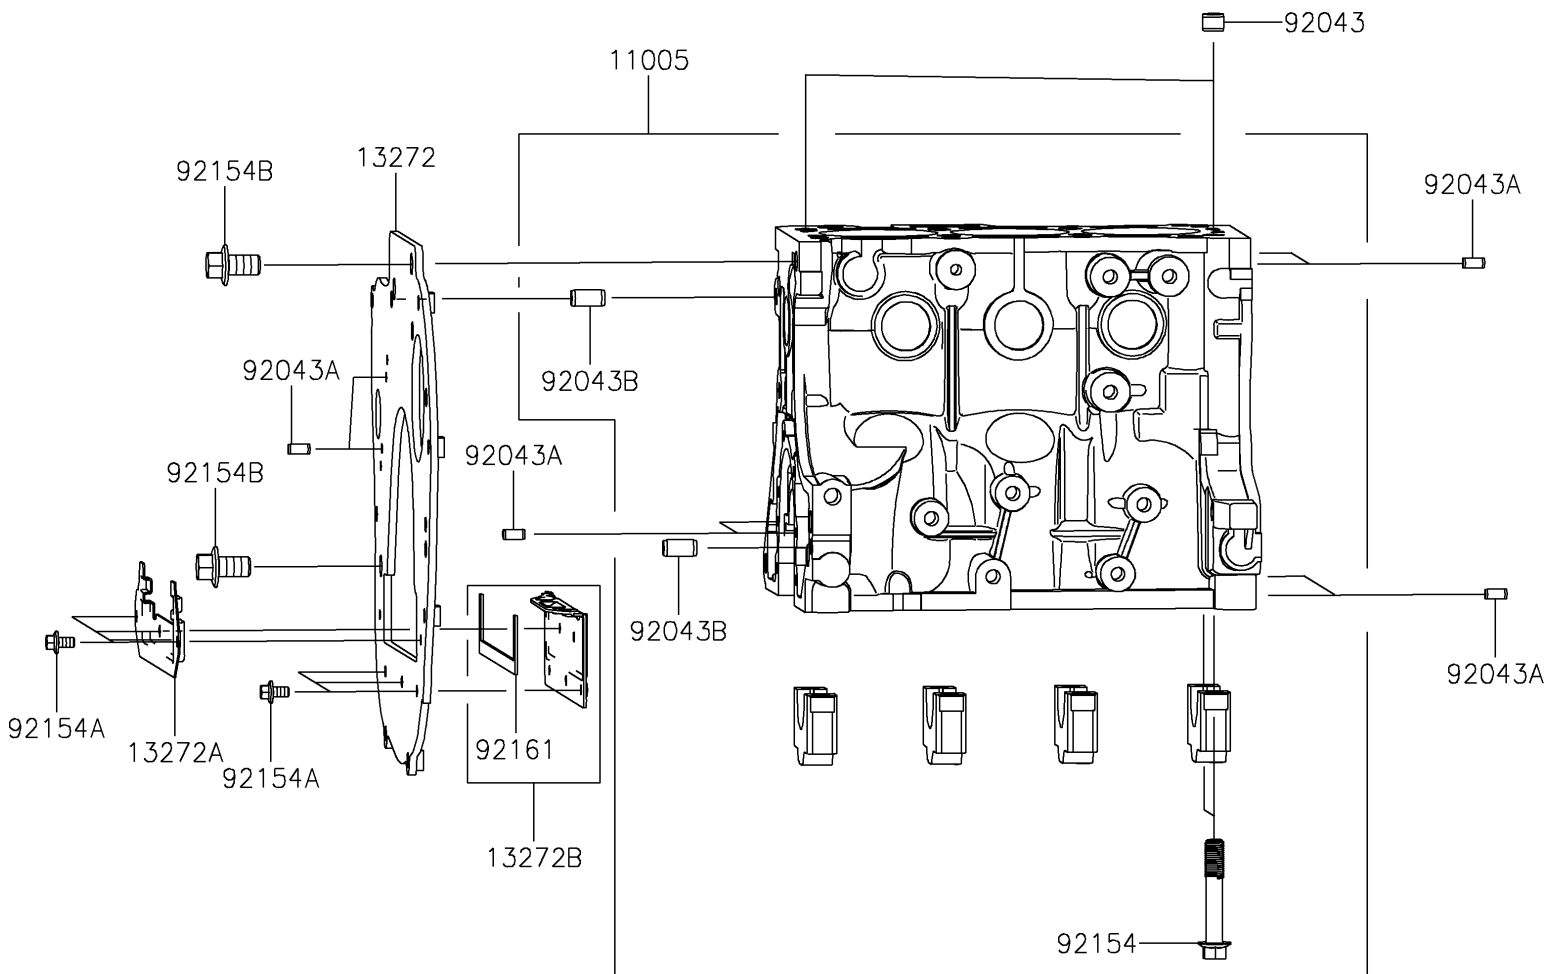

2020 MULE PRO-FX™ EPS

PARTS DIAGRAM

Crankcase

E1411

2020 MULE PRO-FX™ EPS

PARTS LIST

Crankcase

ITEM NAME

PART NUMBER

QUANTITY
