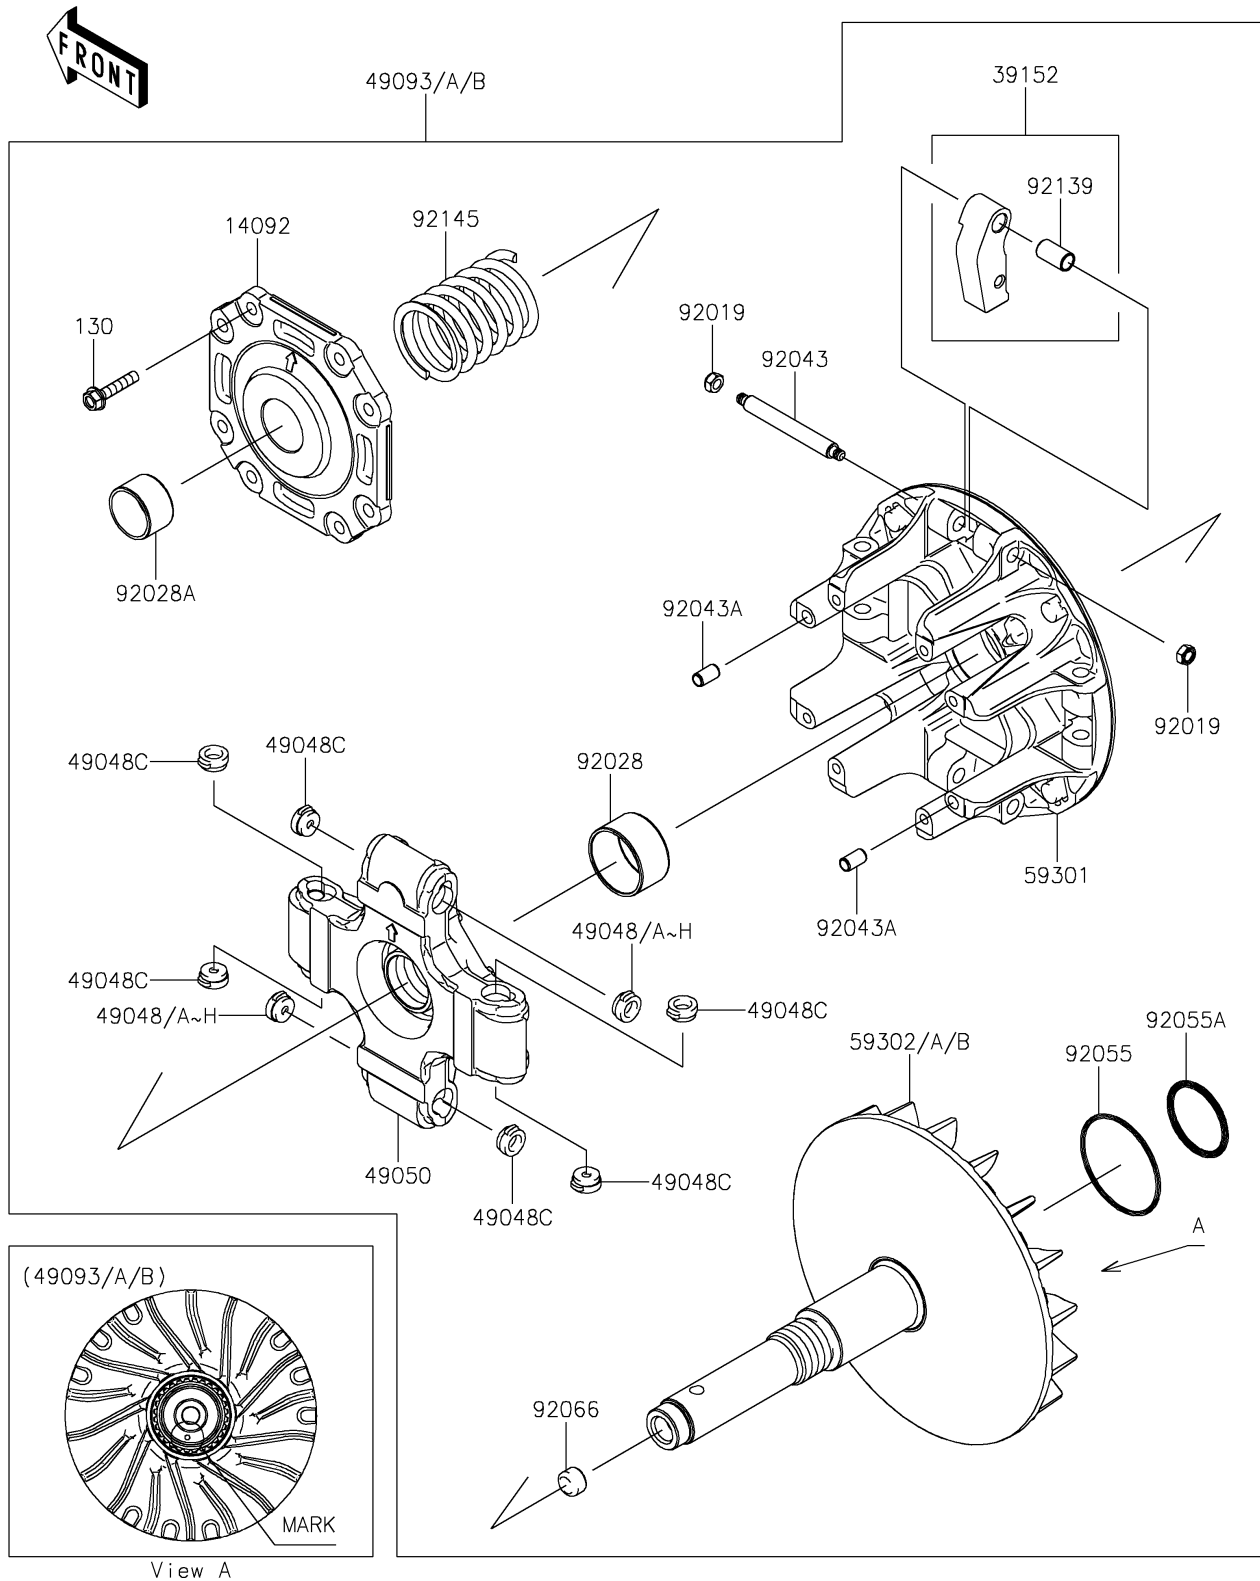

2020 MULE PRO-FX™ EPS

PARTS DIAGRAM

Drive Converter

E1391

2020 MULE PRO-FX™ EPS

PARTS LIST

Drive Converter

ITEM NAME

PART NUMBER

QUANTITY
