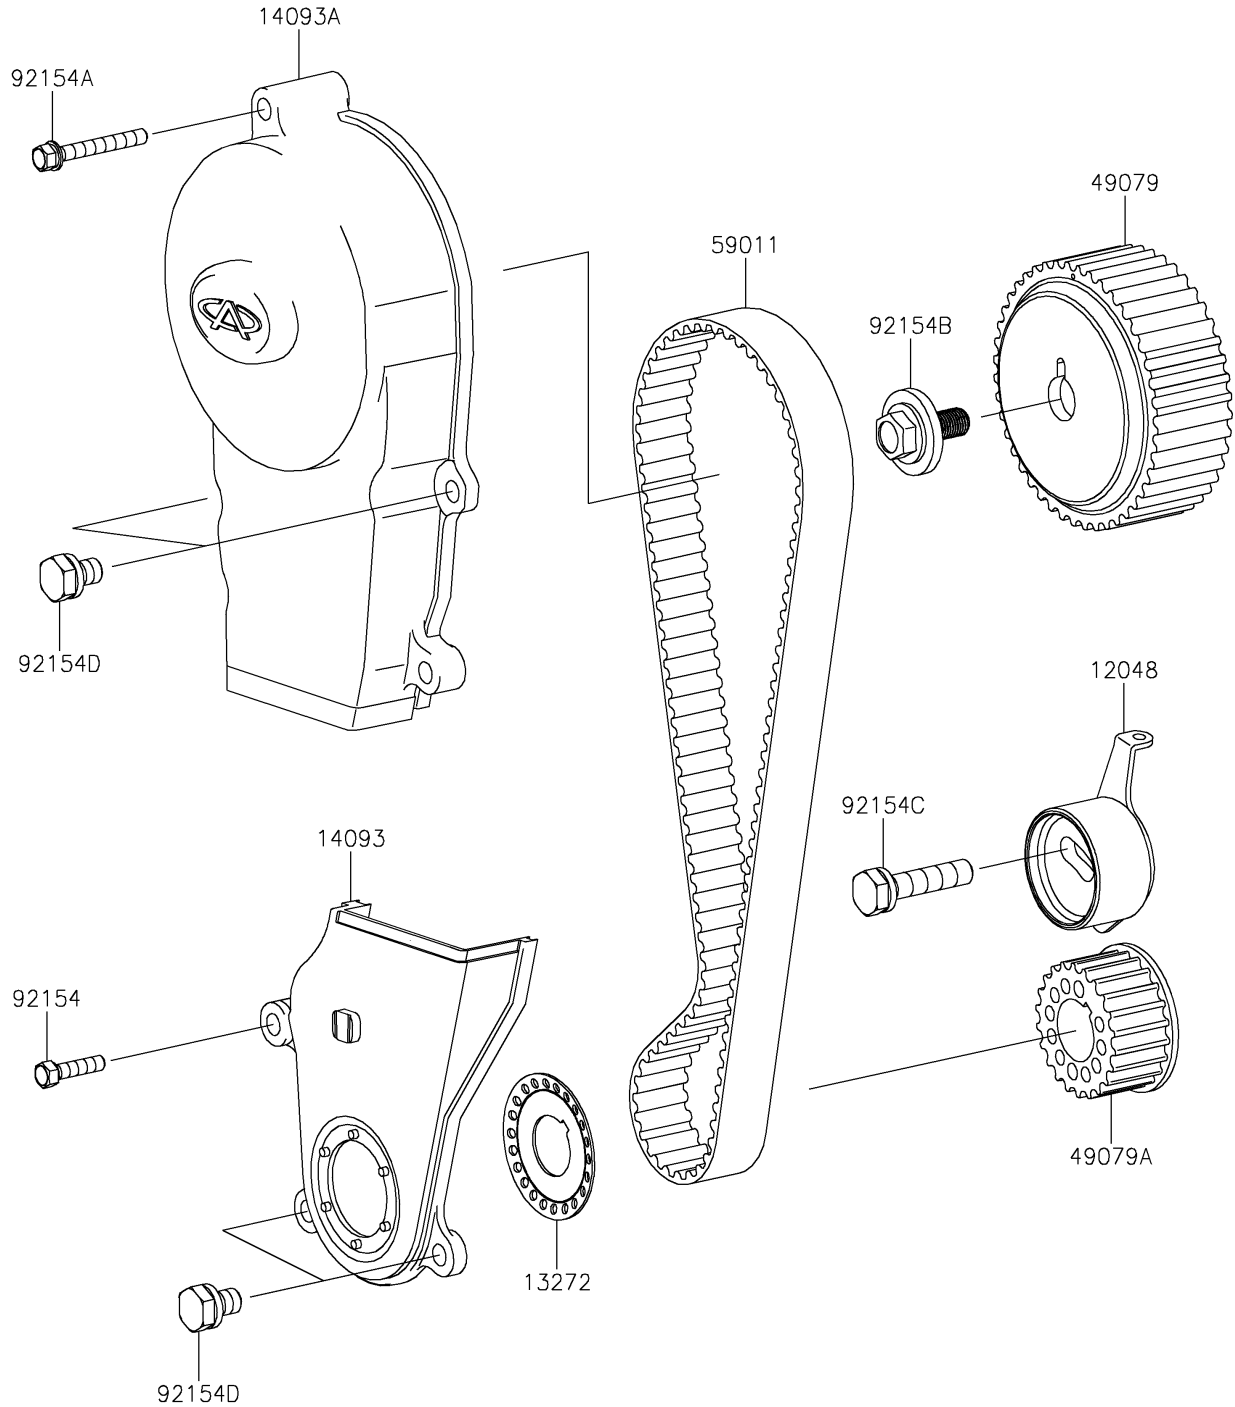

2018 MULE PRO-FX™ EPS

PARTS DIAGRAM

Timing Belt

E1215

2018 MULE PRO-FX™ EPS

PARTS LIST

Timing Belt

ITEM NAME

PART NUMBER

QUANTITY
