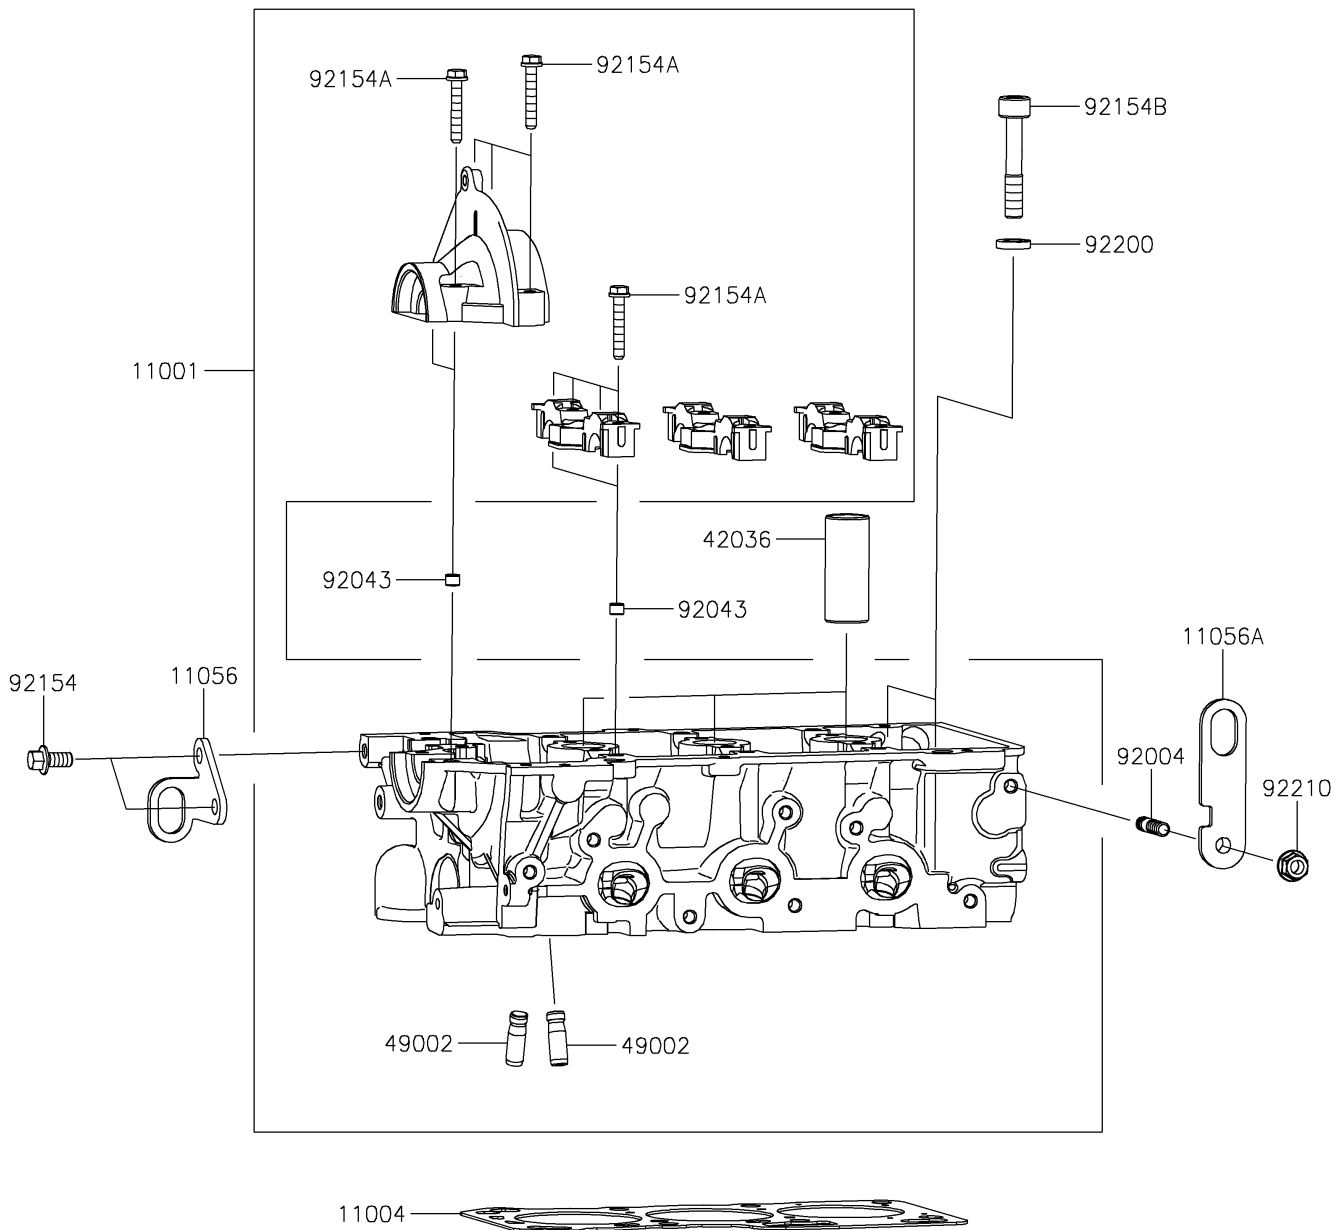

2020 MULE PRO-FX™ EPS

PARTS DIAGRAM

Cylinder Head

E1111

2020 MULE PRO-FX™ EPS

PARTS LIST

Cylinder Head

ITEM NAME

PART NUMBER

QUANTITY
