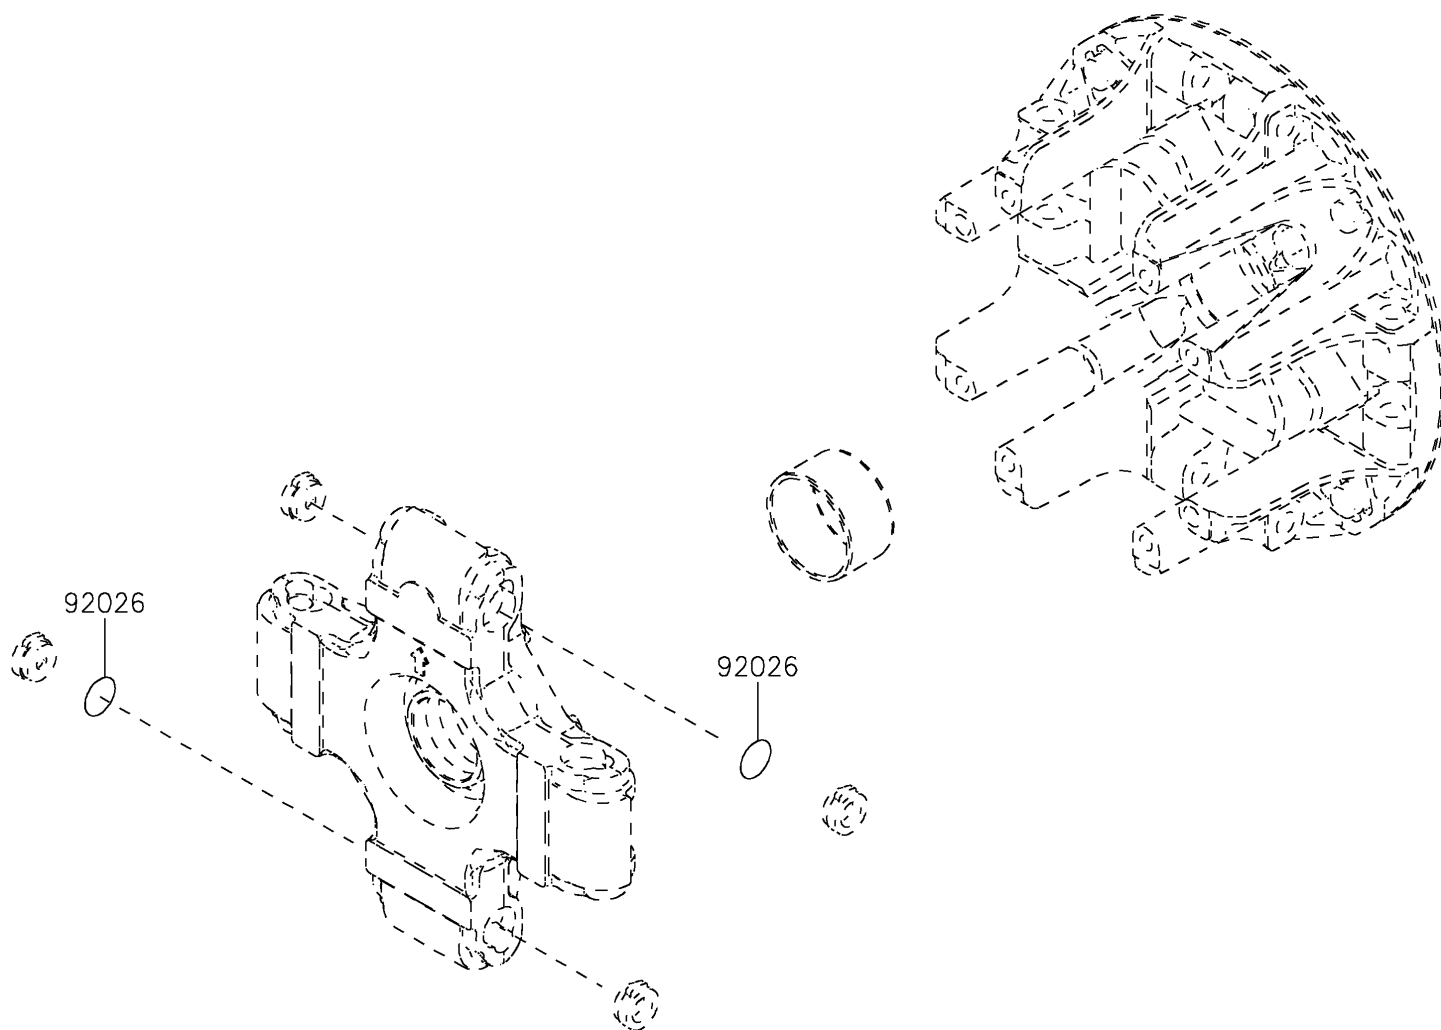

2019 MULE PRO-FX™

PARTS DIAGRAM

Optional Parts

F2890

(Ref. Drive Converter)

2019 MULE PRO-FX™

PARTS LIST Optional Parts

ITEM NAME

PART NUMBER

QUANTITY
