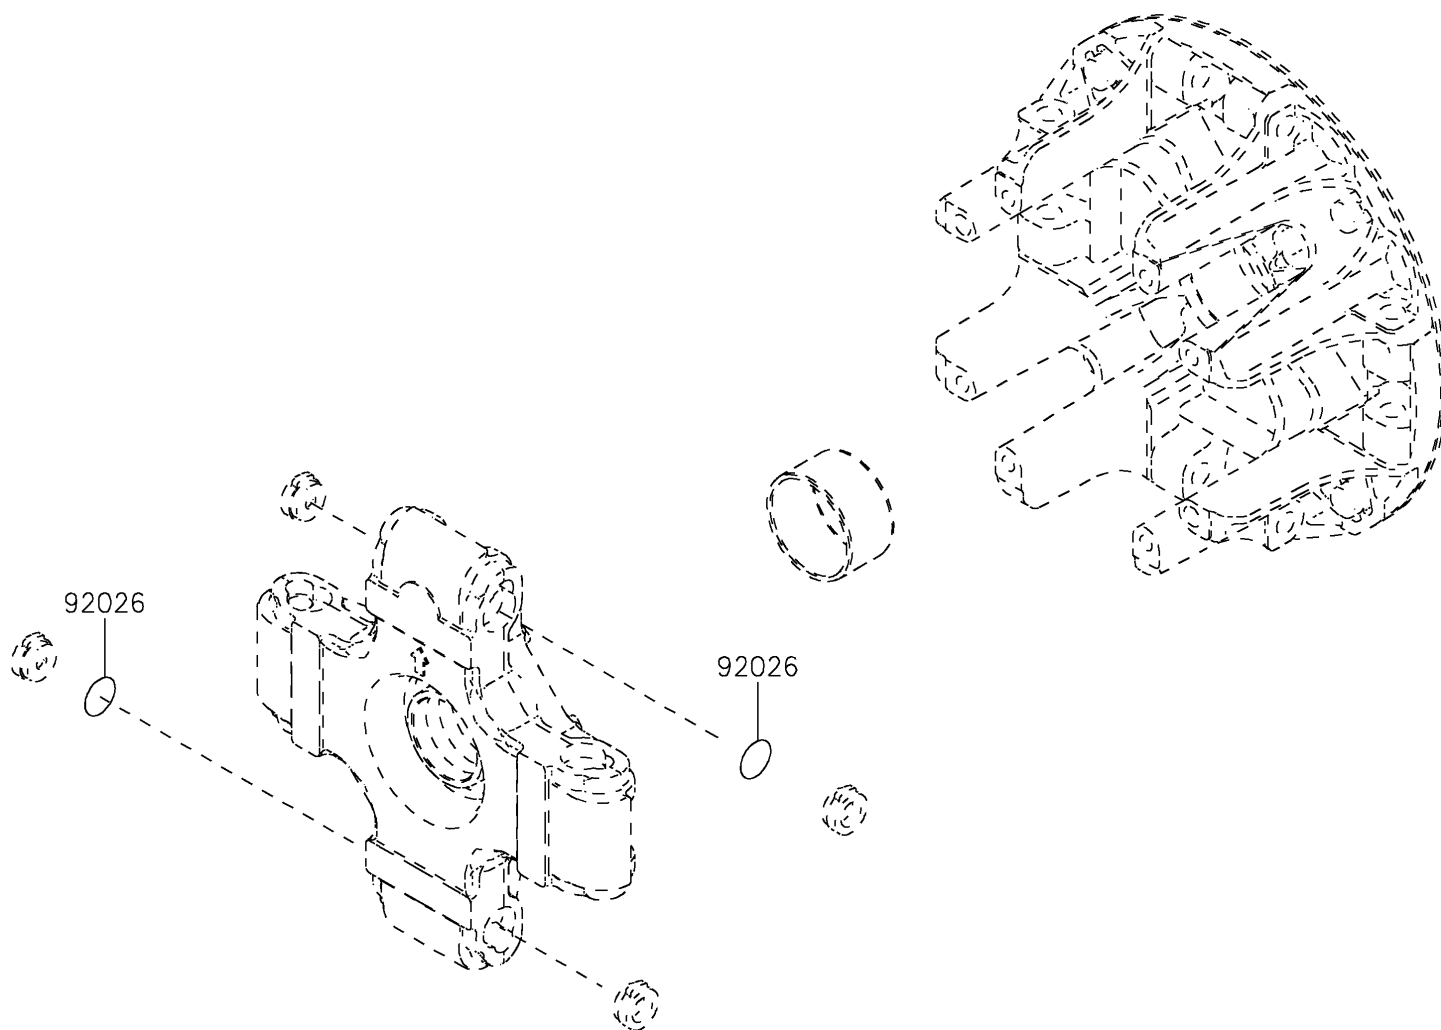

2018 MULE PRO-FX™

PARTS DIAGRAM

Optional Parts

F2890

(Ref. Drive Converter)

2018 MULE PRO-FX™

PARTS LIST Optional Parts

ITEM NAME

PART NUMBER

QUANTITY
