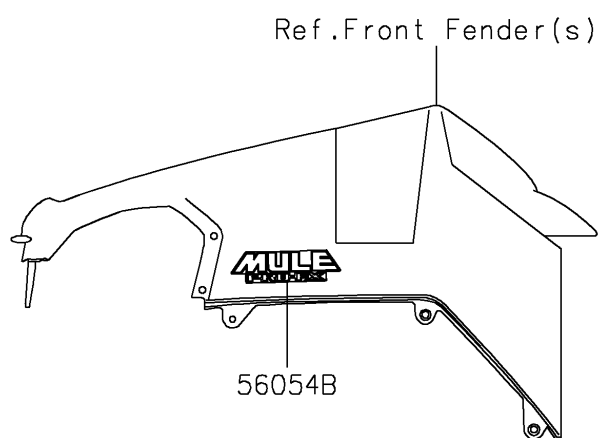

2018 MULE PRO-FX™

PARTS DIAGRAM

Decals

F2861

2018 MULE PRO-FX™

PARTS LIST

Decals

ITEM NAME	PART NUMBER	QUANTITY
MARK,CARRIER,KAWASAKI (Ref # 56054)	56054-1530	2
MARK,SIDE PLATE,4X4 (Ref # 56054A)	56054-1809	2
MARK,FR FENDER,MULE PRO-FX (Ref # 56054B)	56054-1823	2