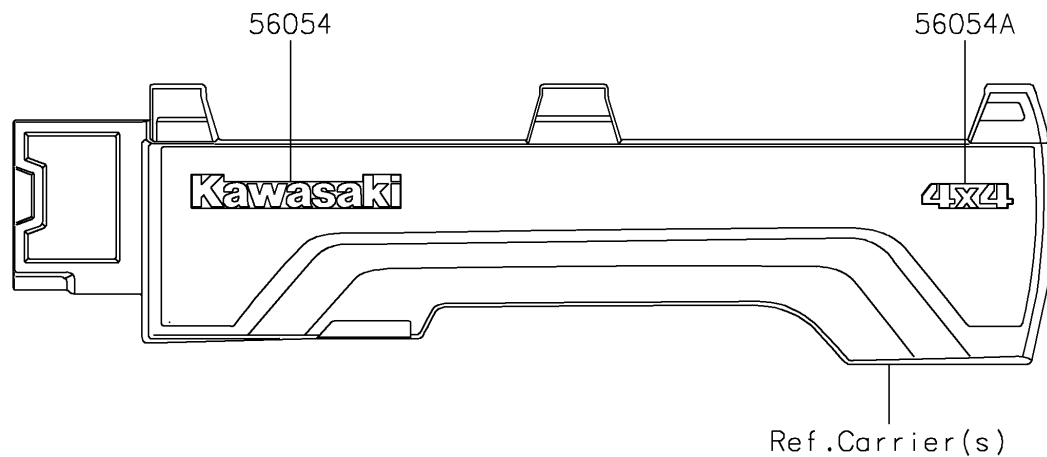

2018 MULE PRO-FX™

PARTS DIAGRAM

Decals

F2861

2018 MULE PRO-FX™

PARTS LIST

Decals

ITEM NAME	PART NUMBER	QUANTITY
MARK,CARRIER,KAWASAKI (Ref # 56054)	56054-1530	2
MARK,SIDE PLATE,4X4 (Ref # 56054A)	56054-1809	2
MARK,FR FENDER,MULE PRO-FX (Ref # 56054B)	56054-1823	2