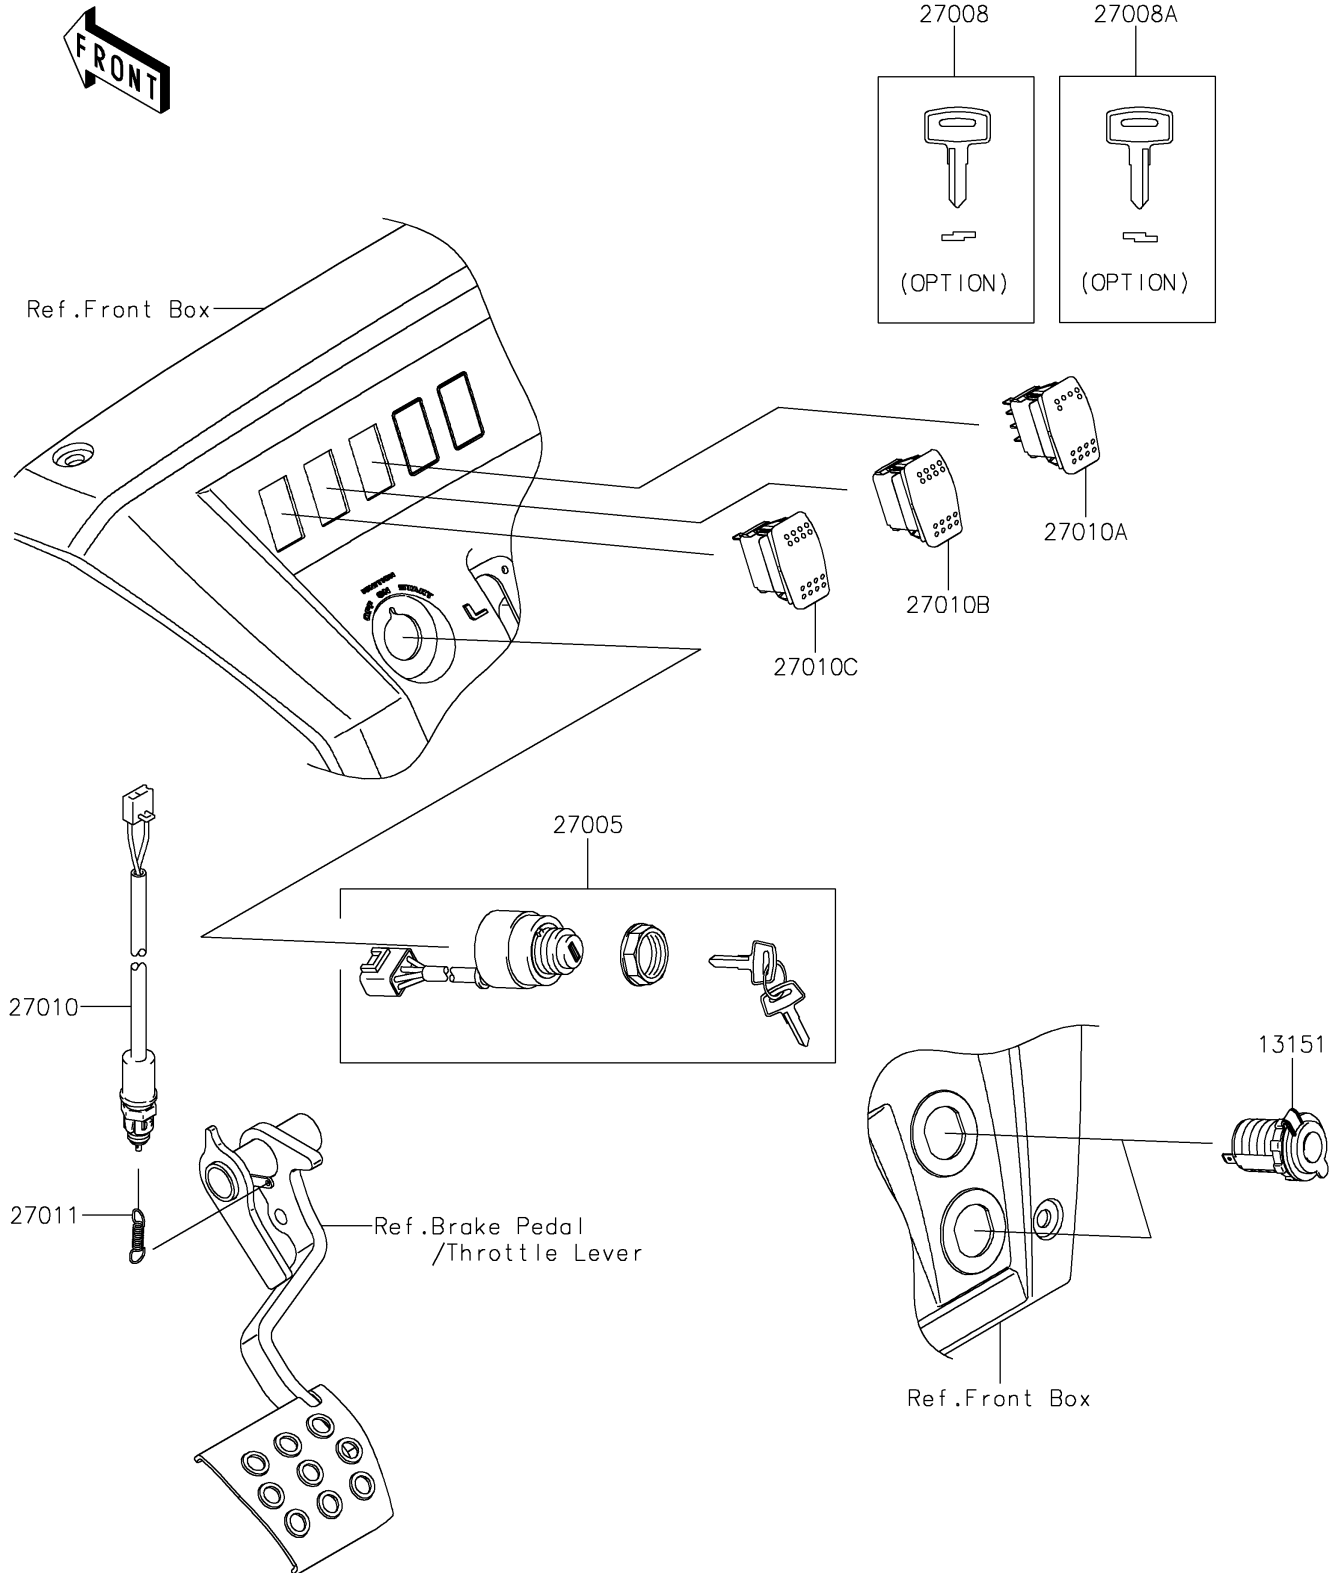

2020 MULE PRO-FX™

PARTS DIAGRAM

Ignition Switch

F2770

2020 MULE PRO-FX™

PARTS LIST

Ignition Switch

ITEM NAME

PART NUMBER

QUANTITY
