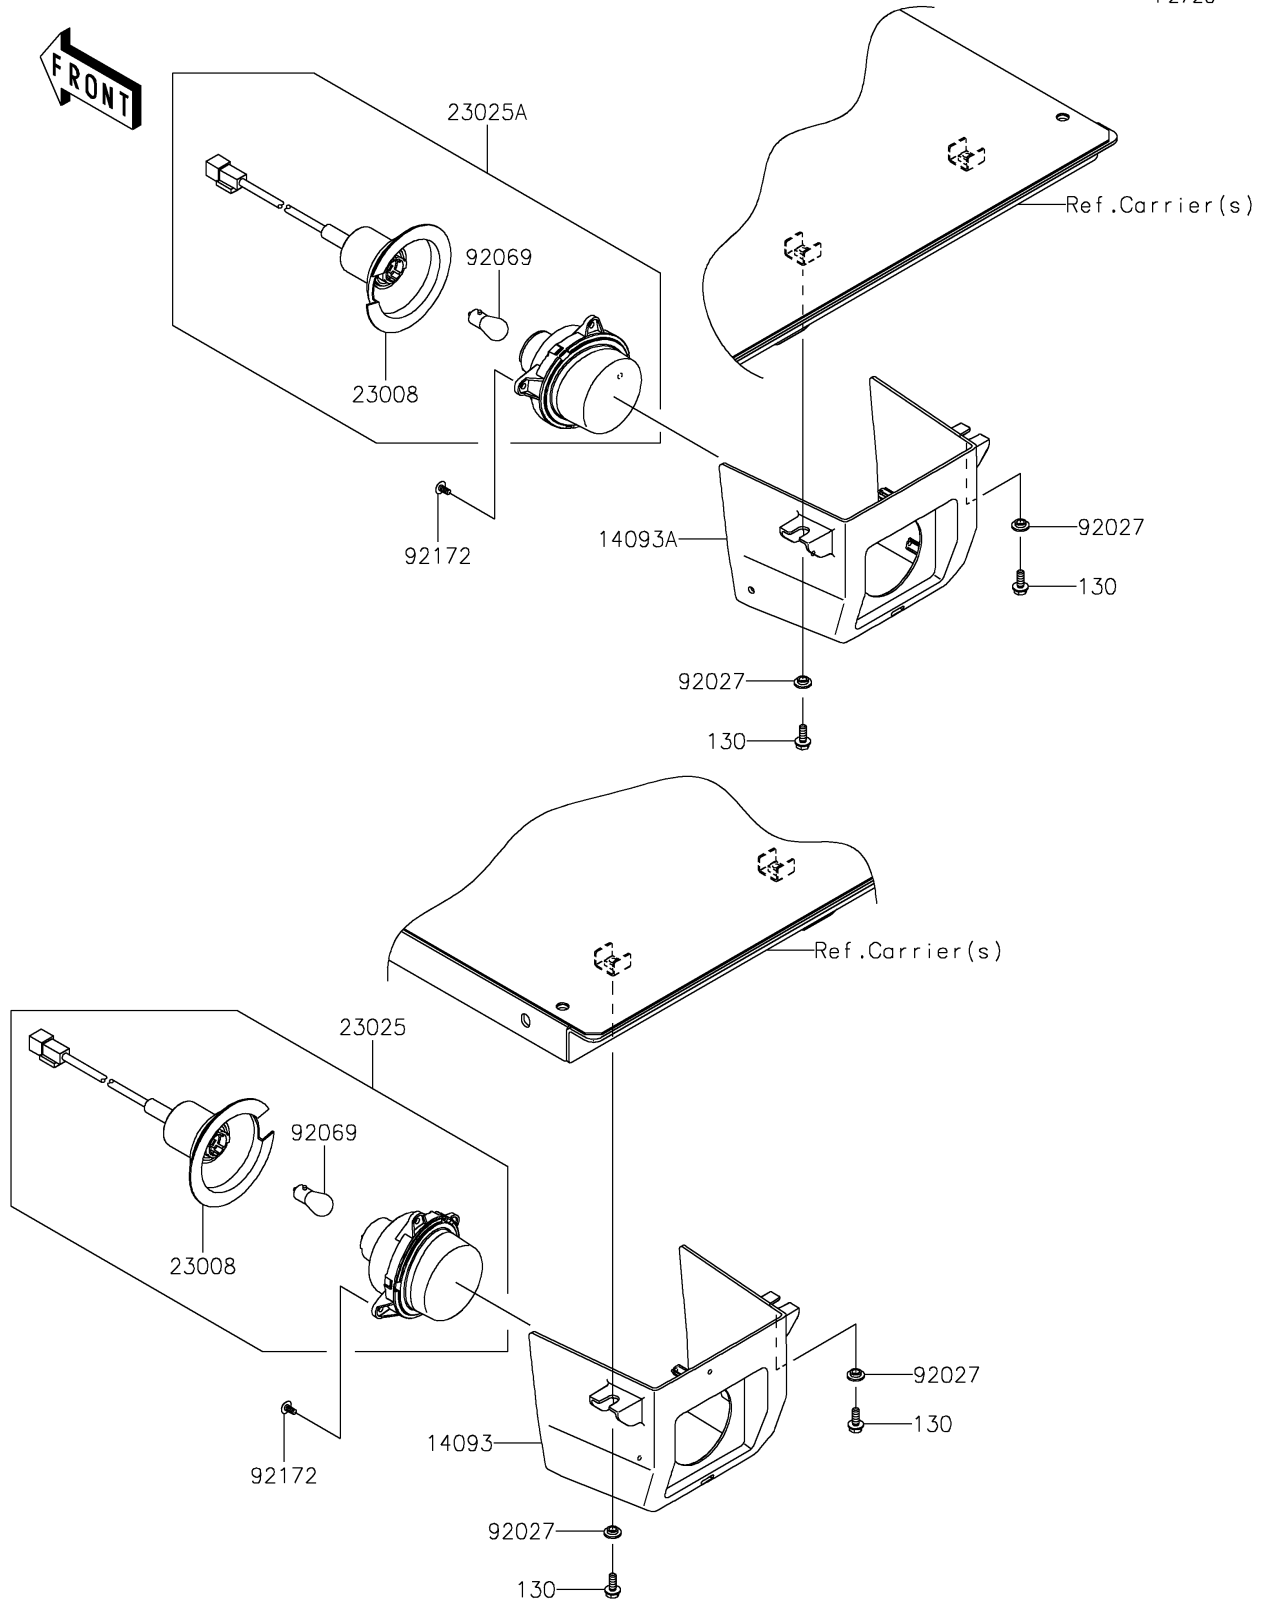

2018 MULE PRO-FX™

PARTS DIAGRAM

Taillight(s)

F2720

2018 MULE PRO-FX™

PARTS LIST

Taillight(s)

ITEM NAME

PART NUMBER

QUANTITY
