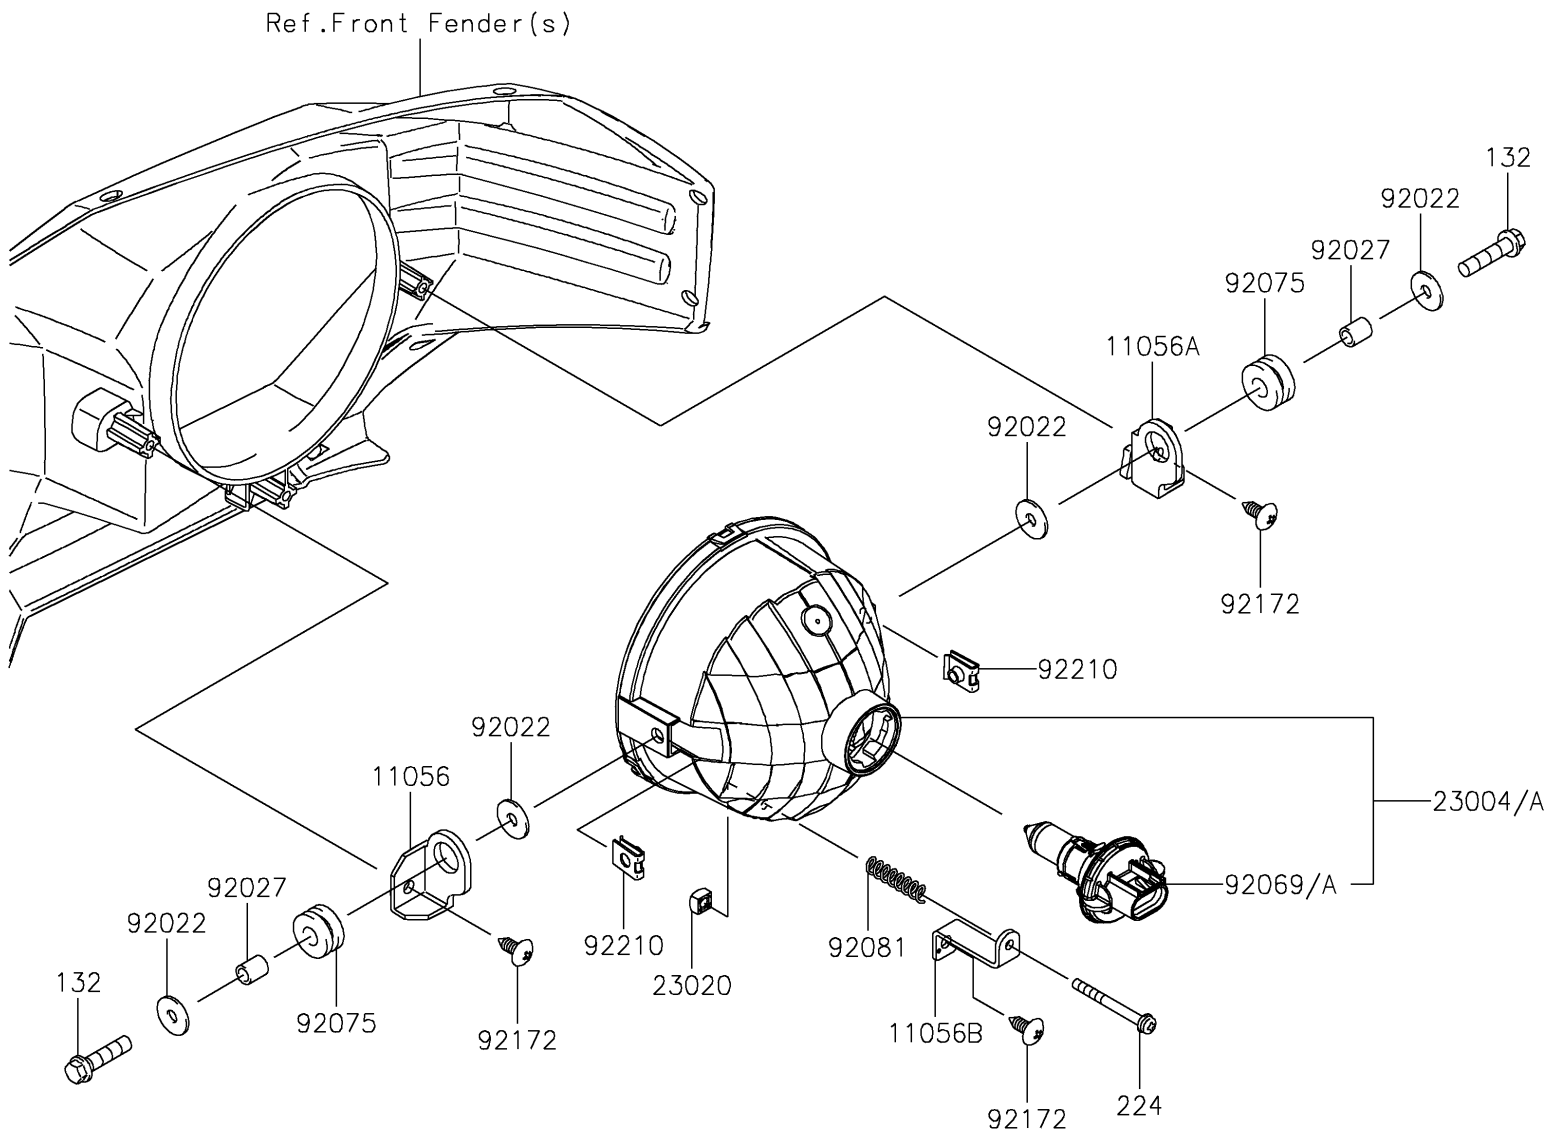

2019 MULE PRO-FX™

PARTS DIAGRAM

Headlight(s)

F2710

2019 MULE PRO-FX™

PARTS LIST

Headlight(s)

ITEM NAME

PART NUMBER

QUANTITY
