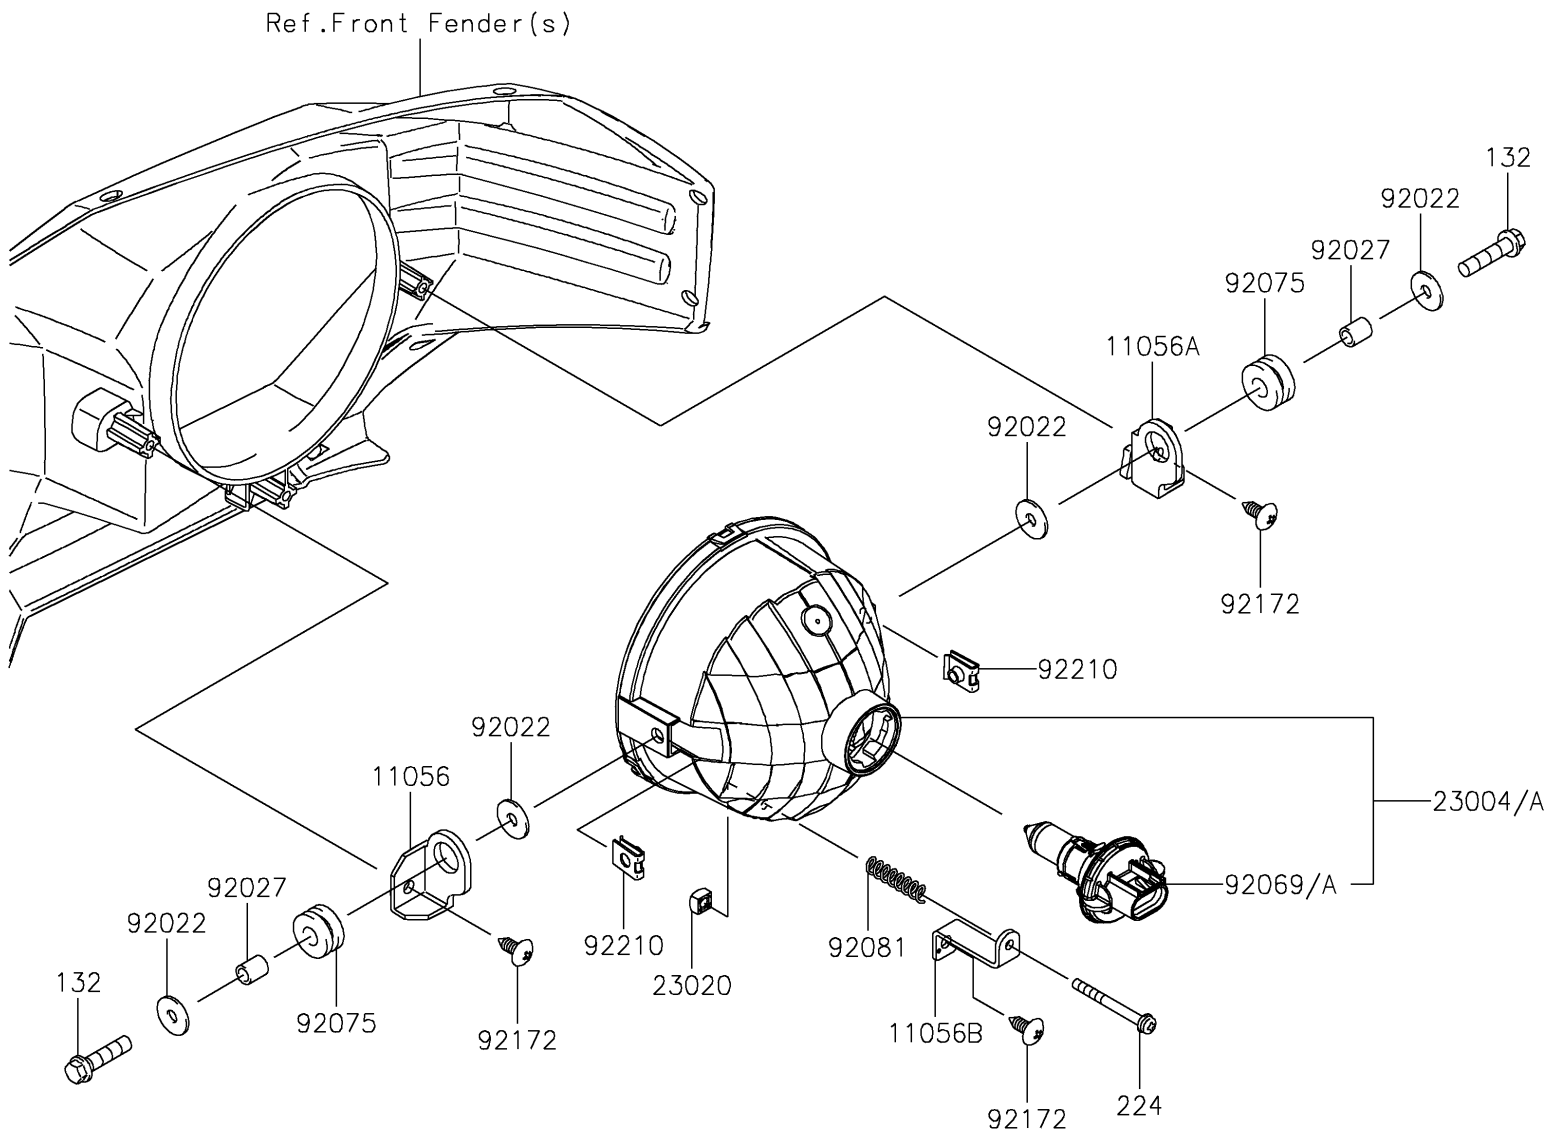

2018 MULE PRO-FX™

PARTS DIAGRAM

Headlight(s)

F2710

2018 MULE PRO-FX™

PARTS LIST

Headlight(s)

ITEM NAME

PART NUMBER

QUANTITY
