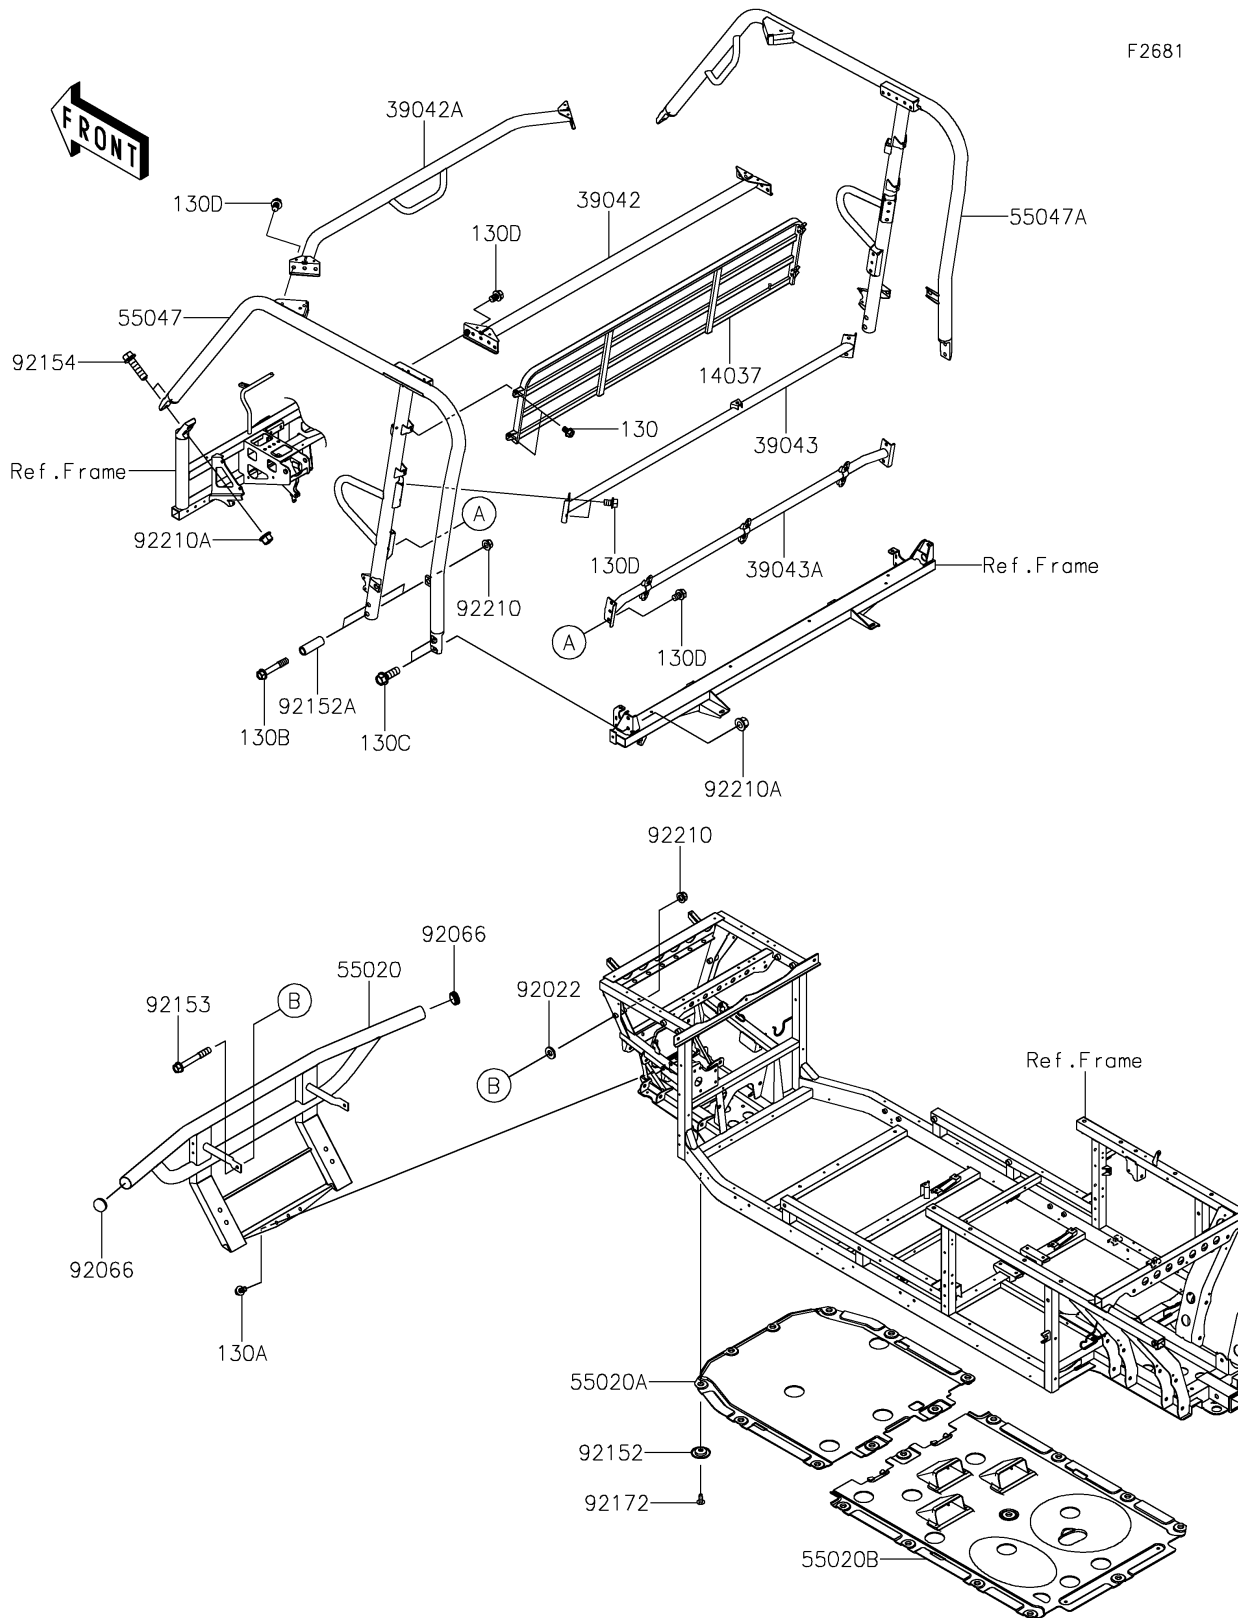

2019 MULE PRO-FX™

PARTS DIAGRAM

Guards/Cab Frame

2019 MULE PRO-FX™

PARTS LIST

Guards/Cab Frame

ITEM NAME

PART NUMBER

QUANTITY
