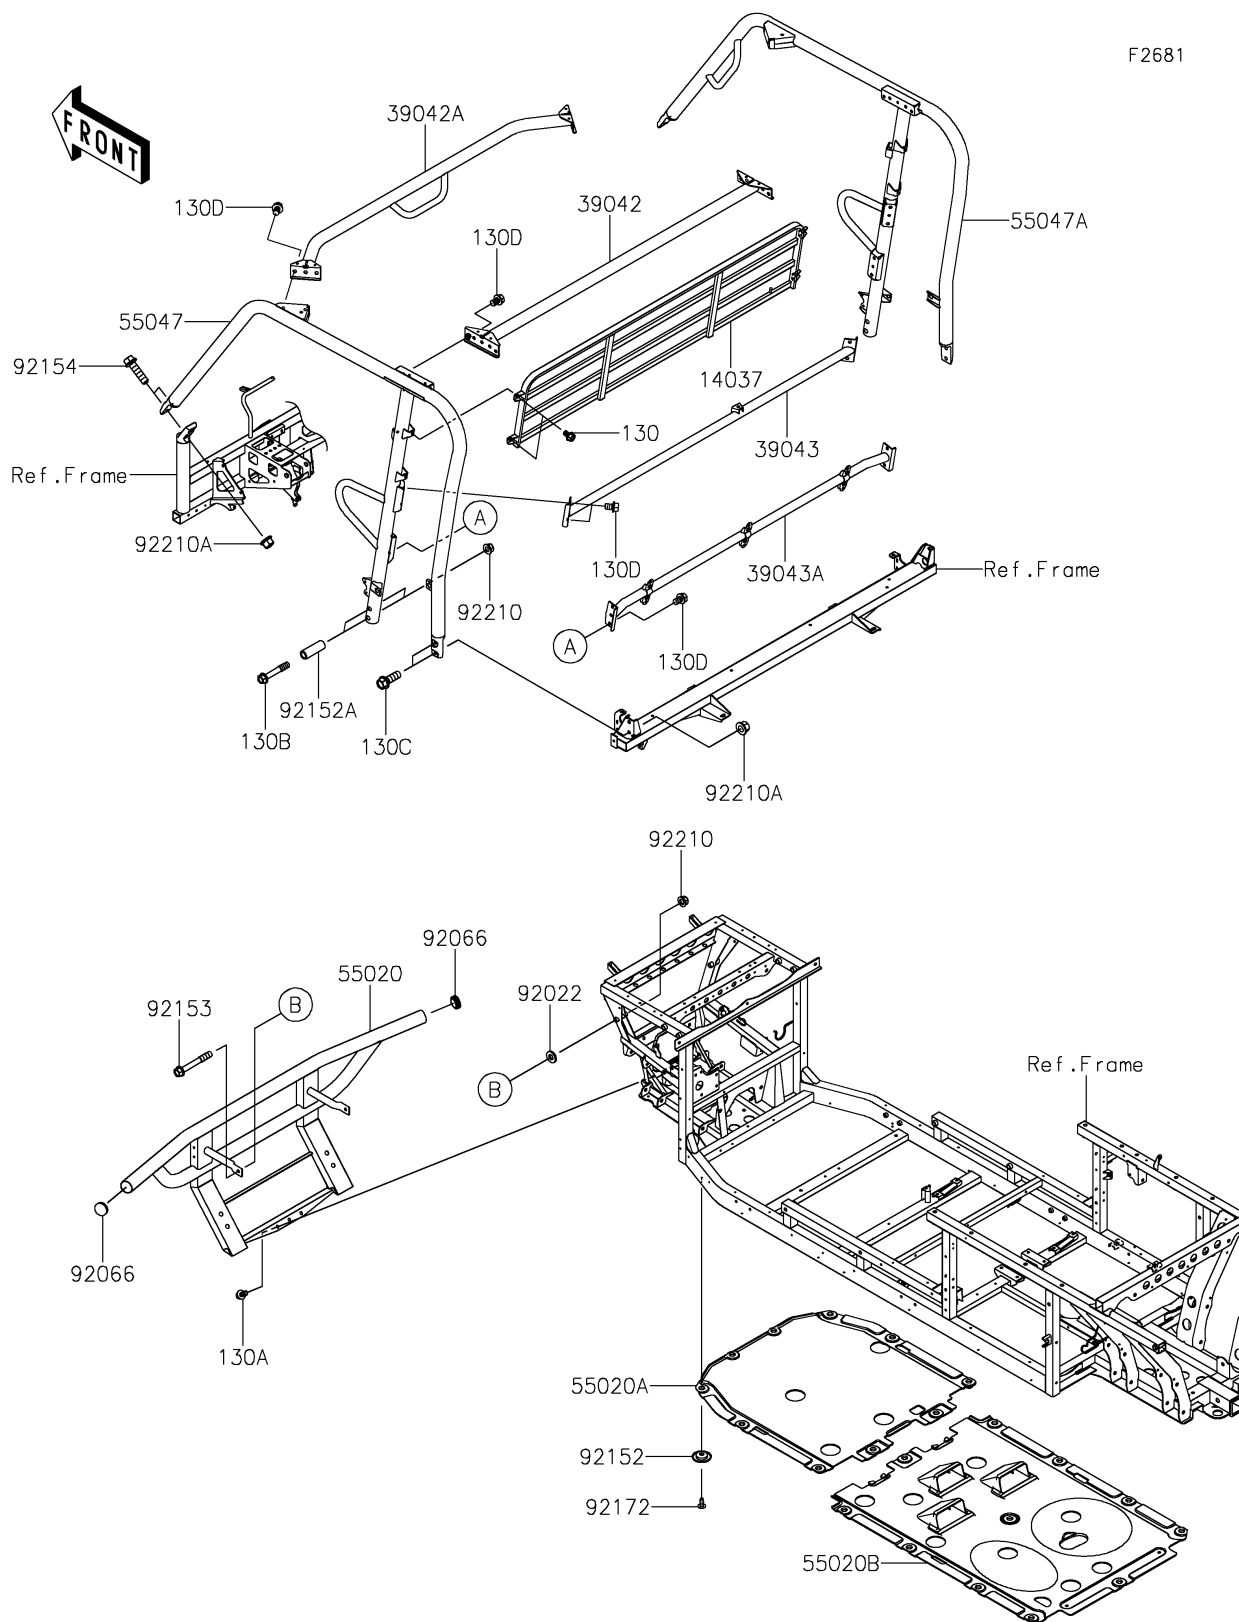

2018 MULE PRO-FX™

PARTS DIAGRAM

Guards/Cab Frame

2018 MULE PRO-FX™

PARTS LIST

Guards/Cab Frame

Kawasaki

Let the Good Times Roll®

ITEM NAME

PART NUMBER

QUANTITY
