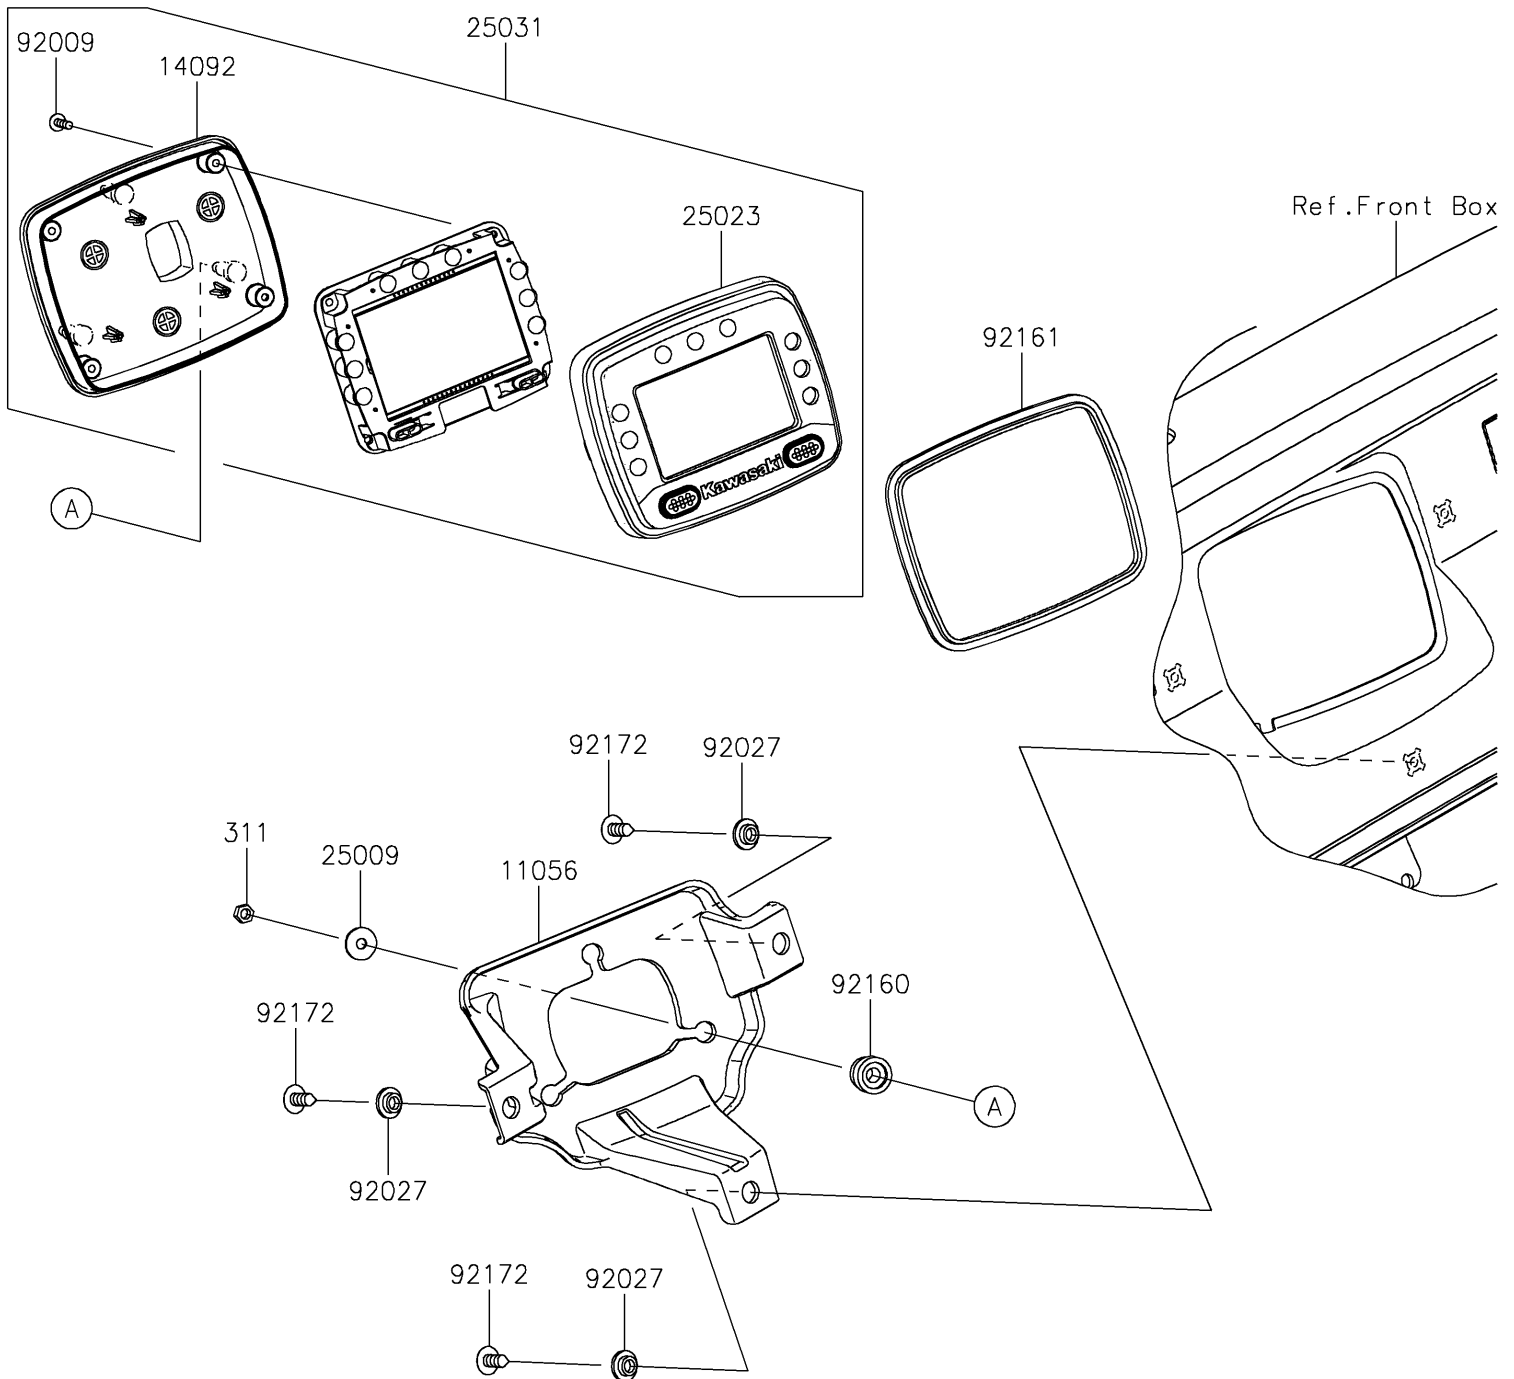

2019 MULE PRO-FX™

PARTS DIAGRAM

Meter(s)

F2530

2019 MULE PRO-FX™

PARTS LIST

Meter(s)

ITEM NAME

PART NUMBER

QUANTITY
