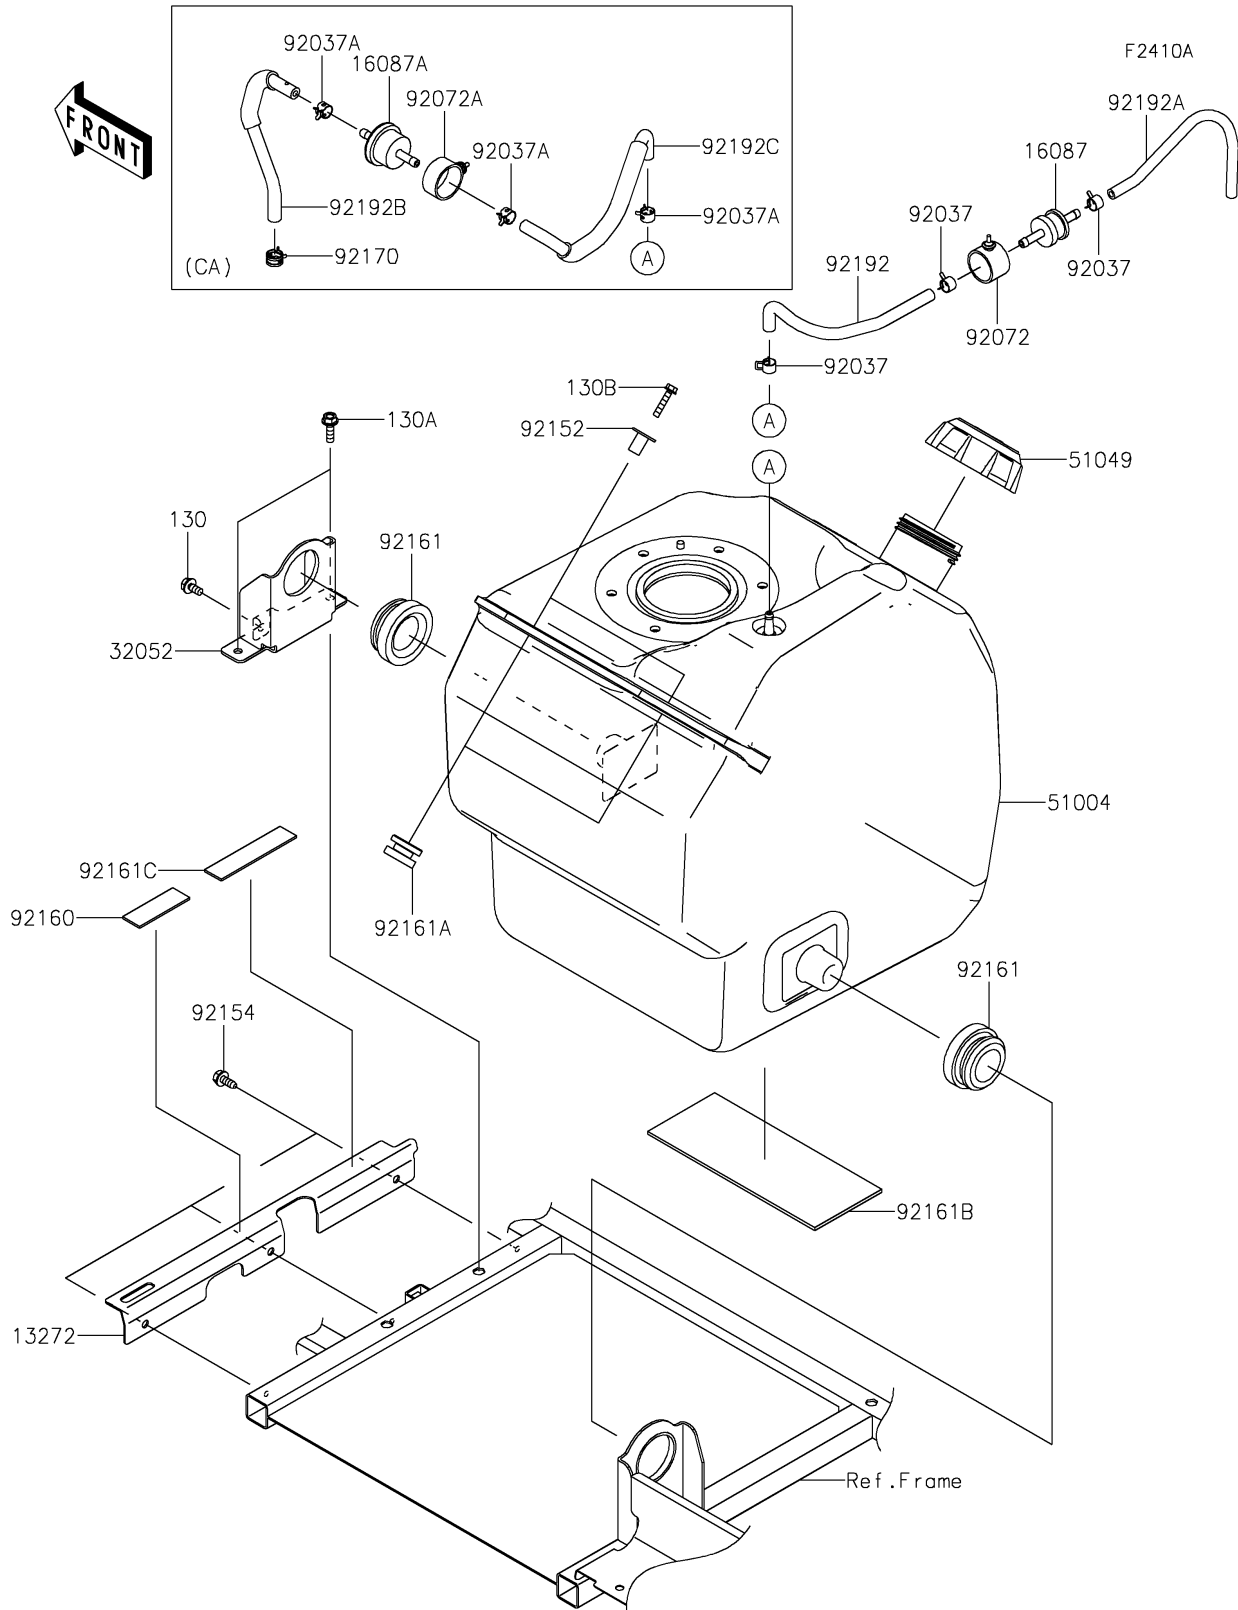

2020 MULE PRO-FX™

PARTS DIAGRAM

Fuel Tank(ELF)

2020 MULE PRO-FX™

PARTS LIST

Fuel Tank(ELF)

ITEM NAME

PART NUMBER

QUANTITY
