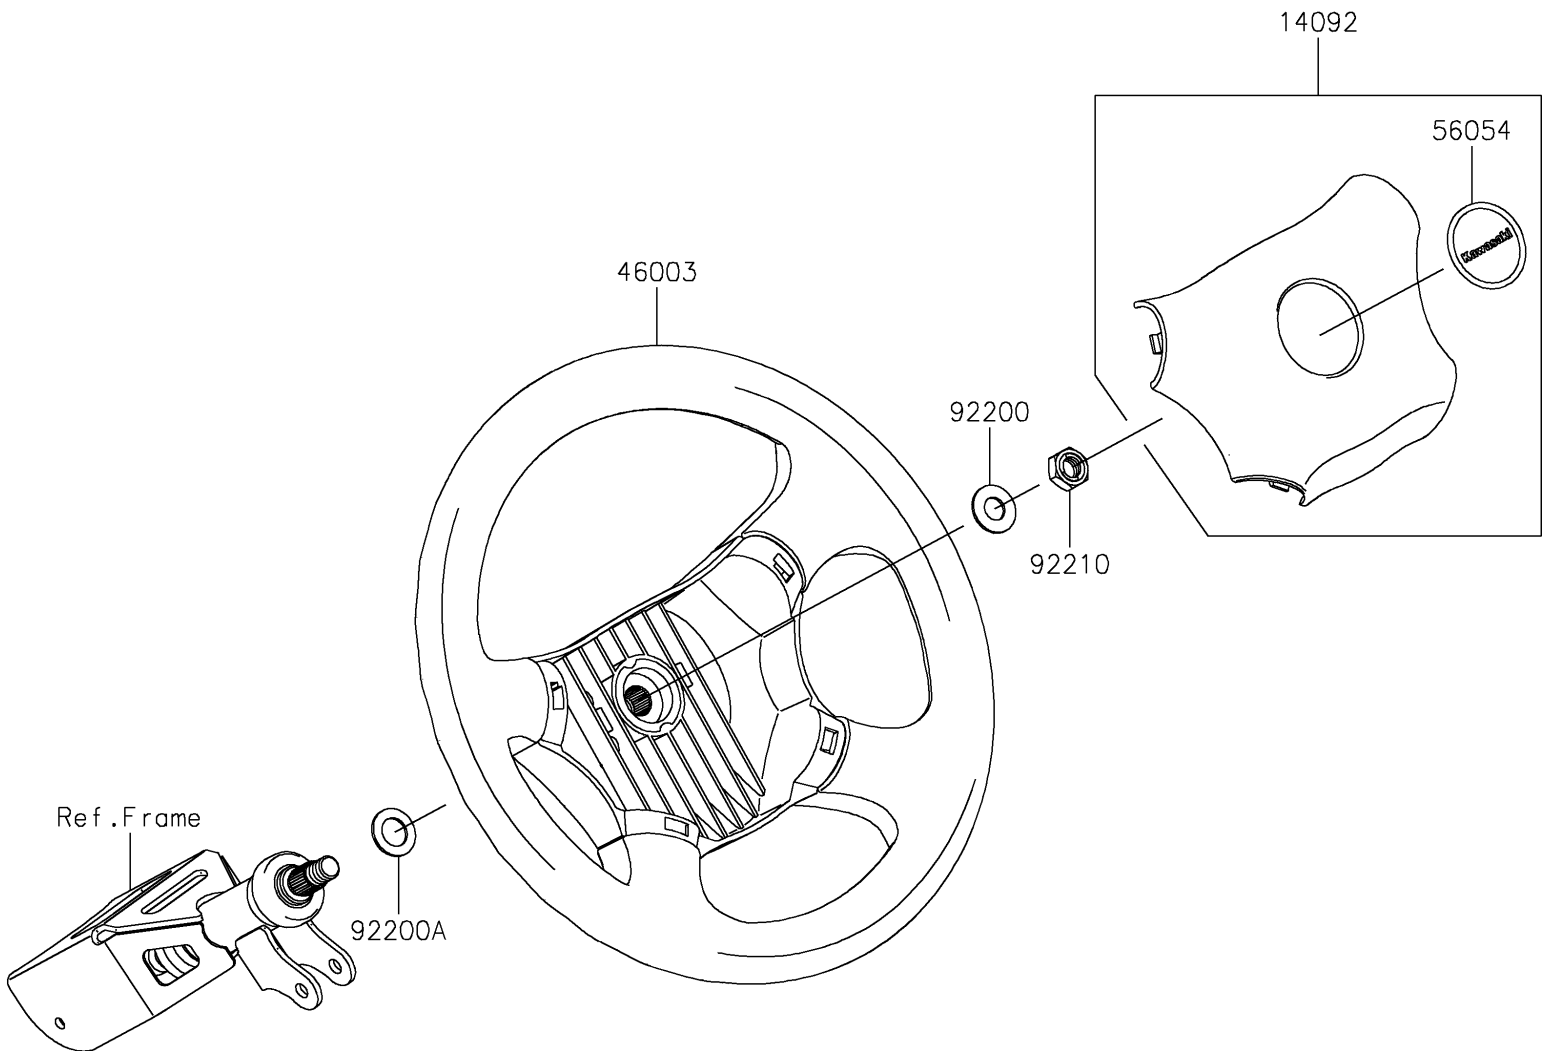

2018 MULE PRO-FX™

PARTS DIAGRAM

Steering Wheel

F2311

2018 MULE PRO-FX™

PARTS LIST

Steering Wheel

ITEM NAME

PART NUMBER

QUANTITY
