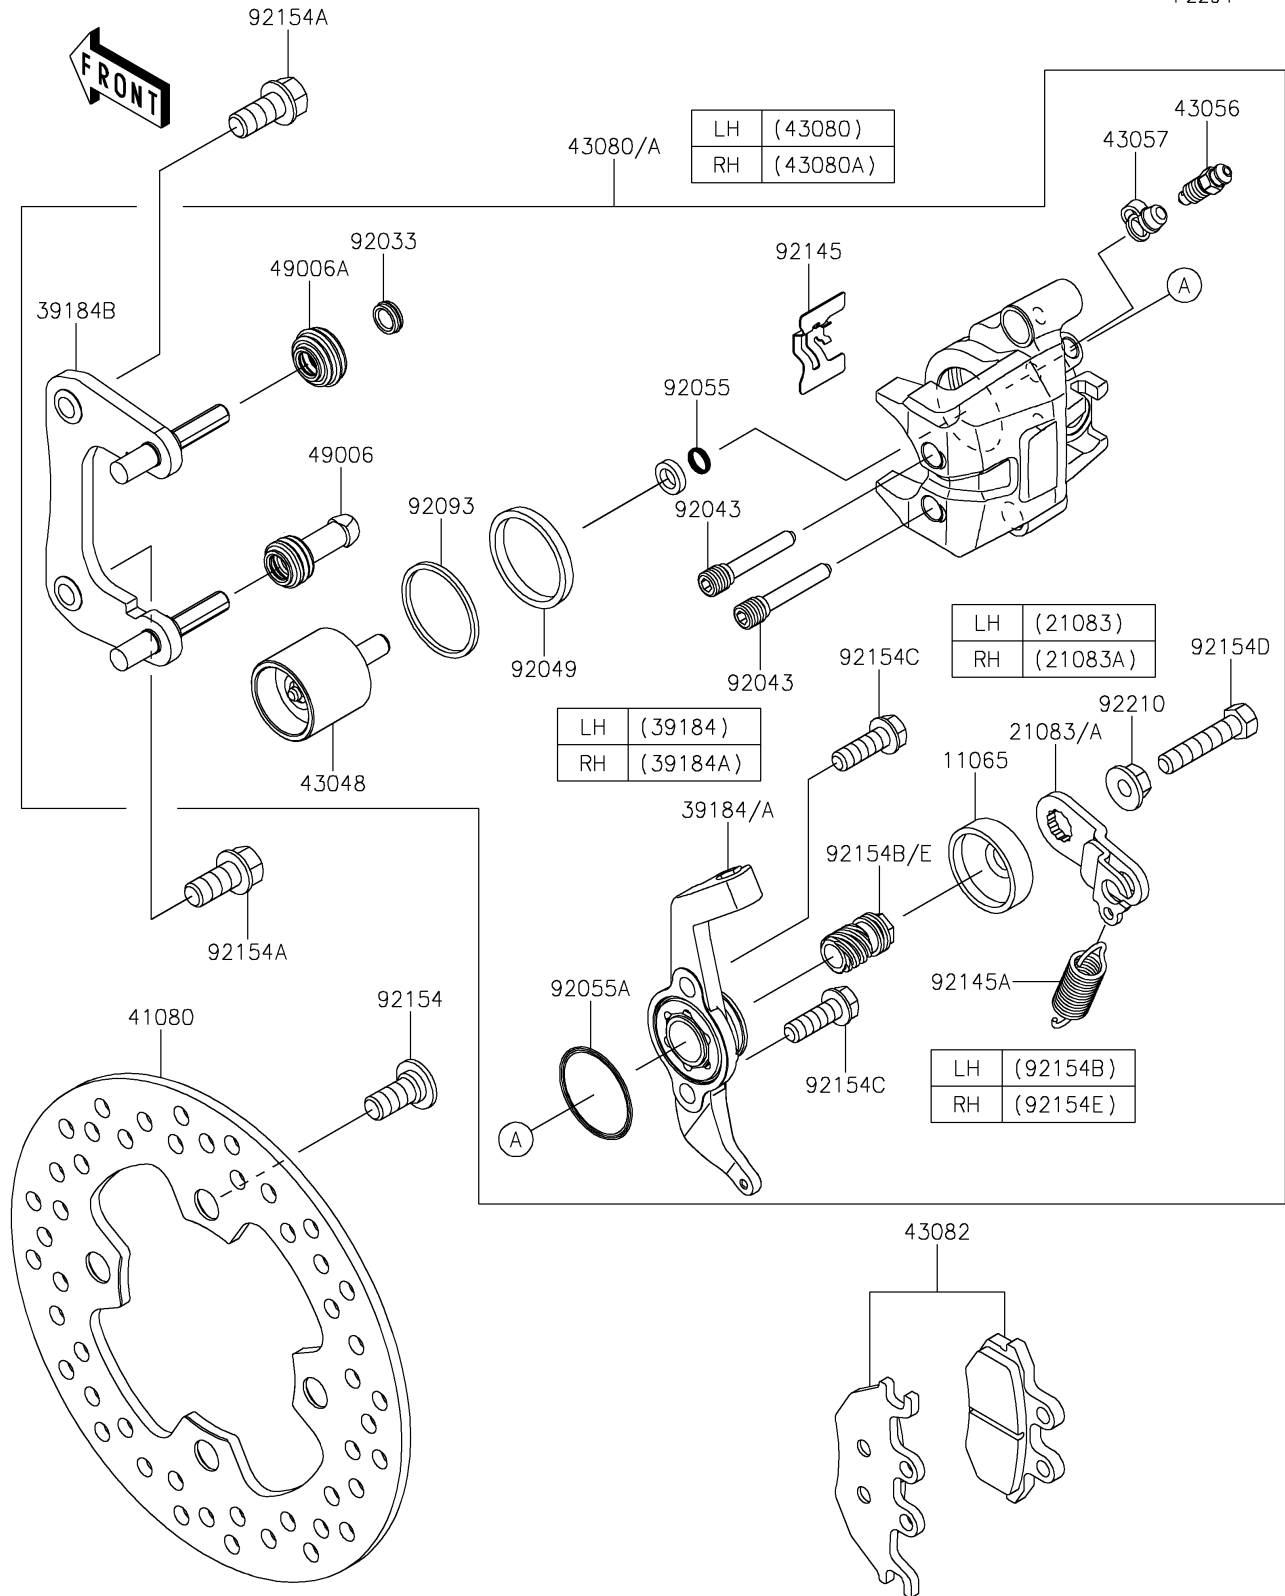

2019 MULE PRO-FX™

PARTS DIAGRAM

Rear Brake

F2294

2019 MULE PRO-FX™

PARTS LIST

Rear Brake

ITEM NAME

PART NUMBER

QUANTITY
