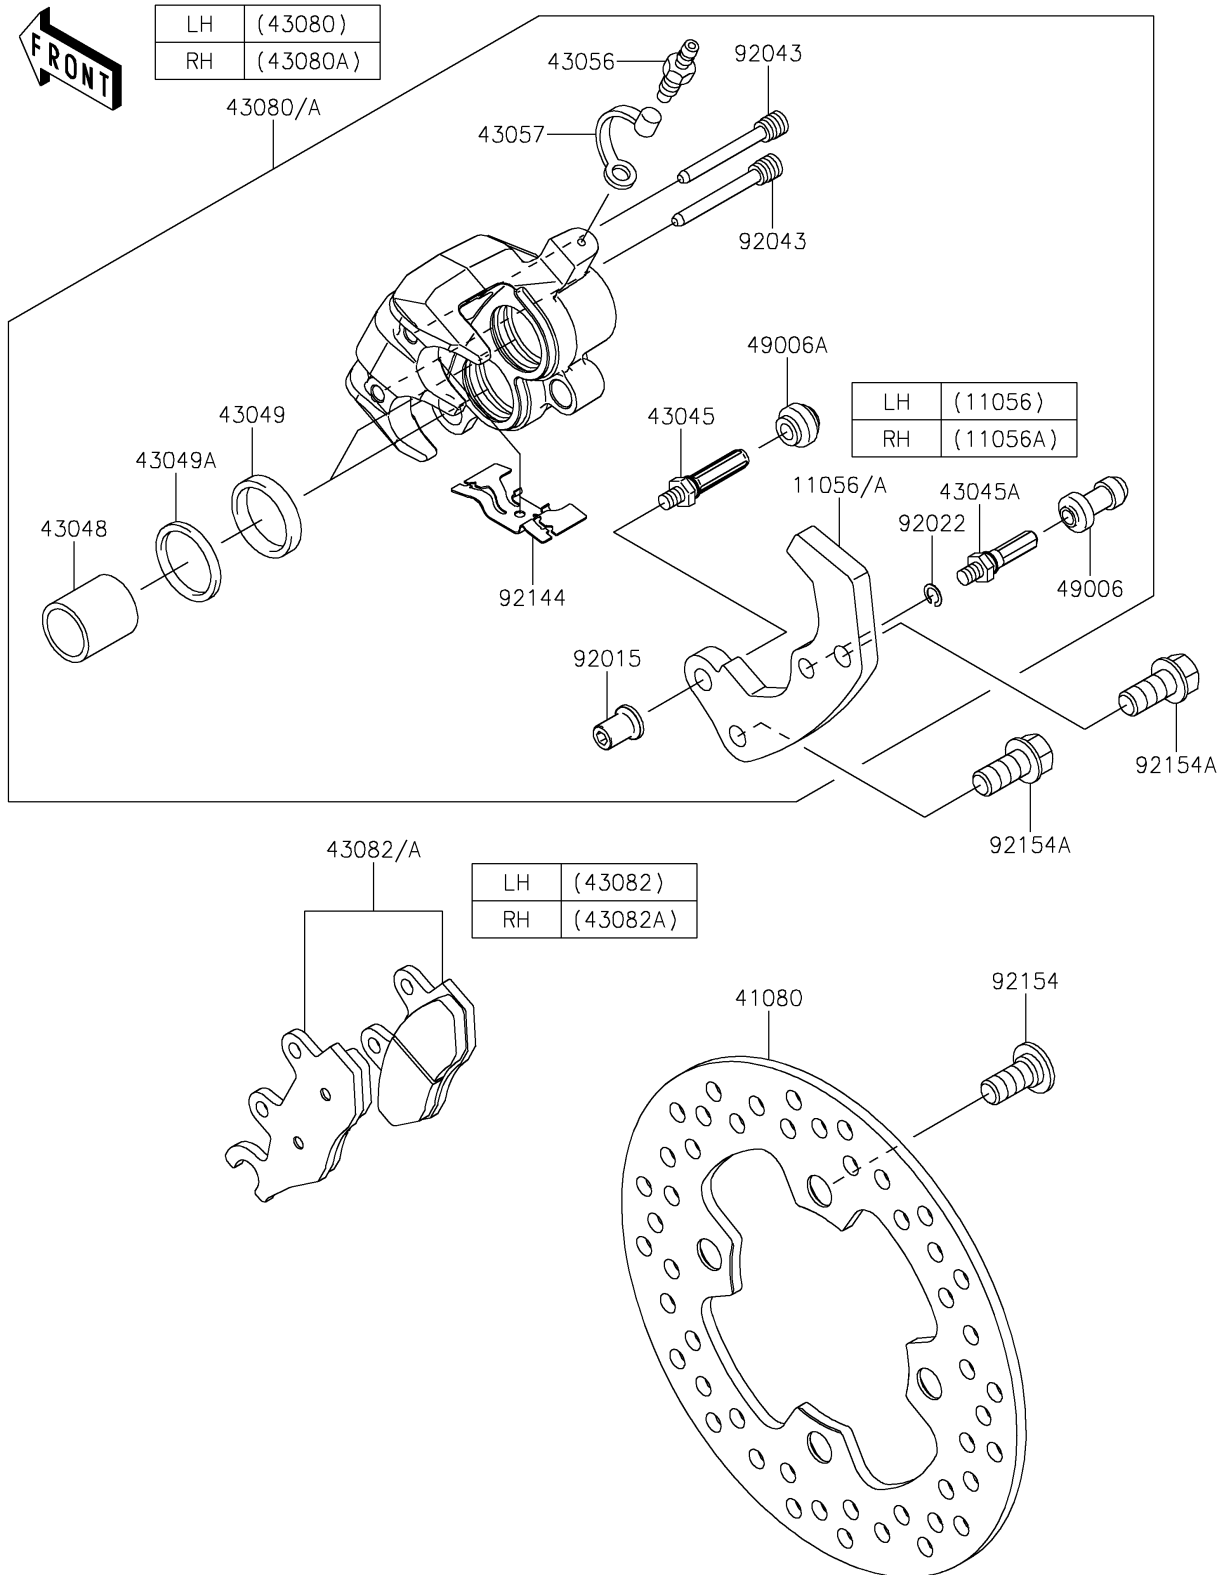

2020 MULE PRO-FX™

PARTS DIAGRAM

Front Brake

F2292

2020 MULE PRO-FX™

PARTS LIST

Front Brake

Kawasaki

Let the Good Times Roll®

ITEM NAME

PART NUMBER

QUANTITY
