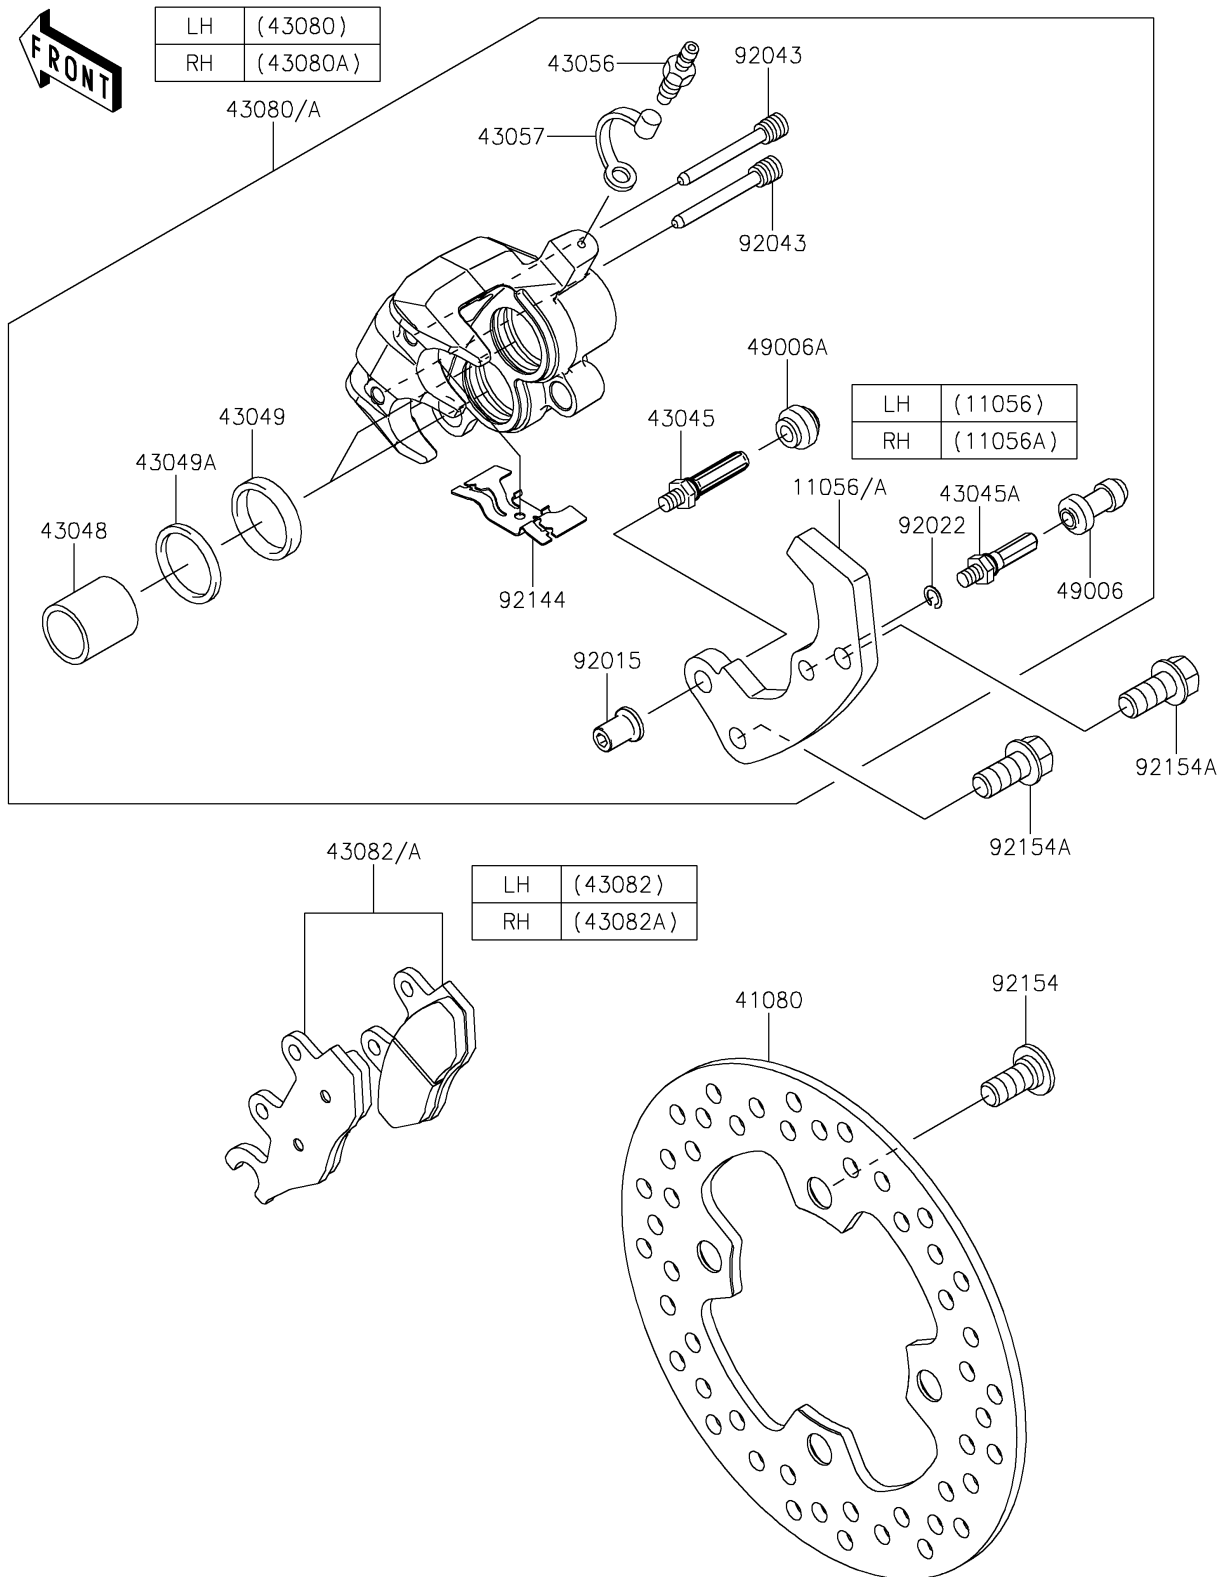

2019 MULE PRO-FX™

PARTS DIAGRAM

Front Brake

F2292

2019 MULE PRO-FX™

PARTS LIST

Front Brake

ITEM NAME

PART NUMBER

QUANTITY
