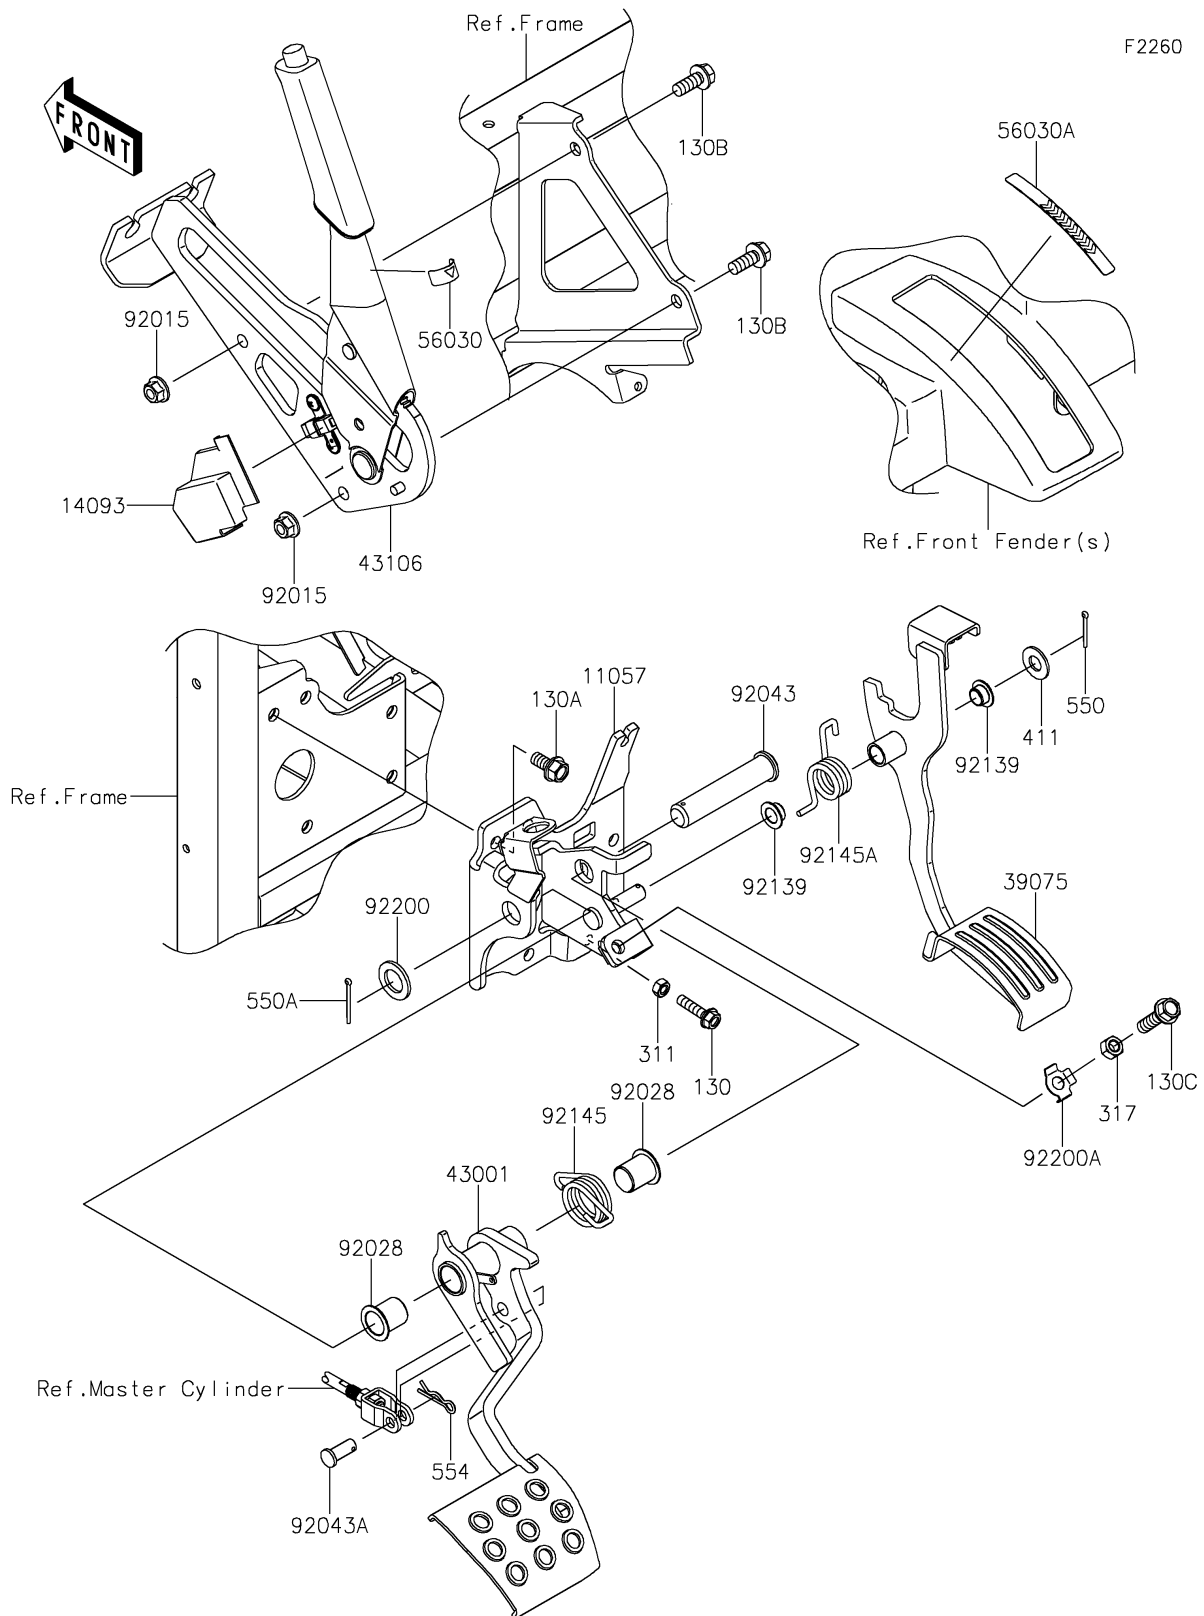

2018 MULE PRO-FX™

PARTS DIAGRAM

Brake Pedal/Throttle Lever

2018 MULE PRO-FX™

PARTS LIST

Brake Pedal/Throttle Lever

ITEM NAME	PART NUMBER	QUANTITY
-----------	-------------	----------
