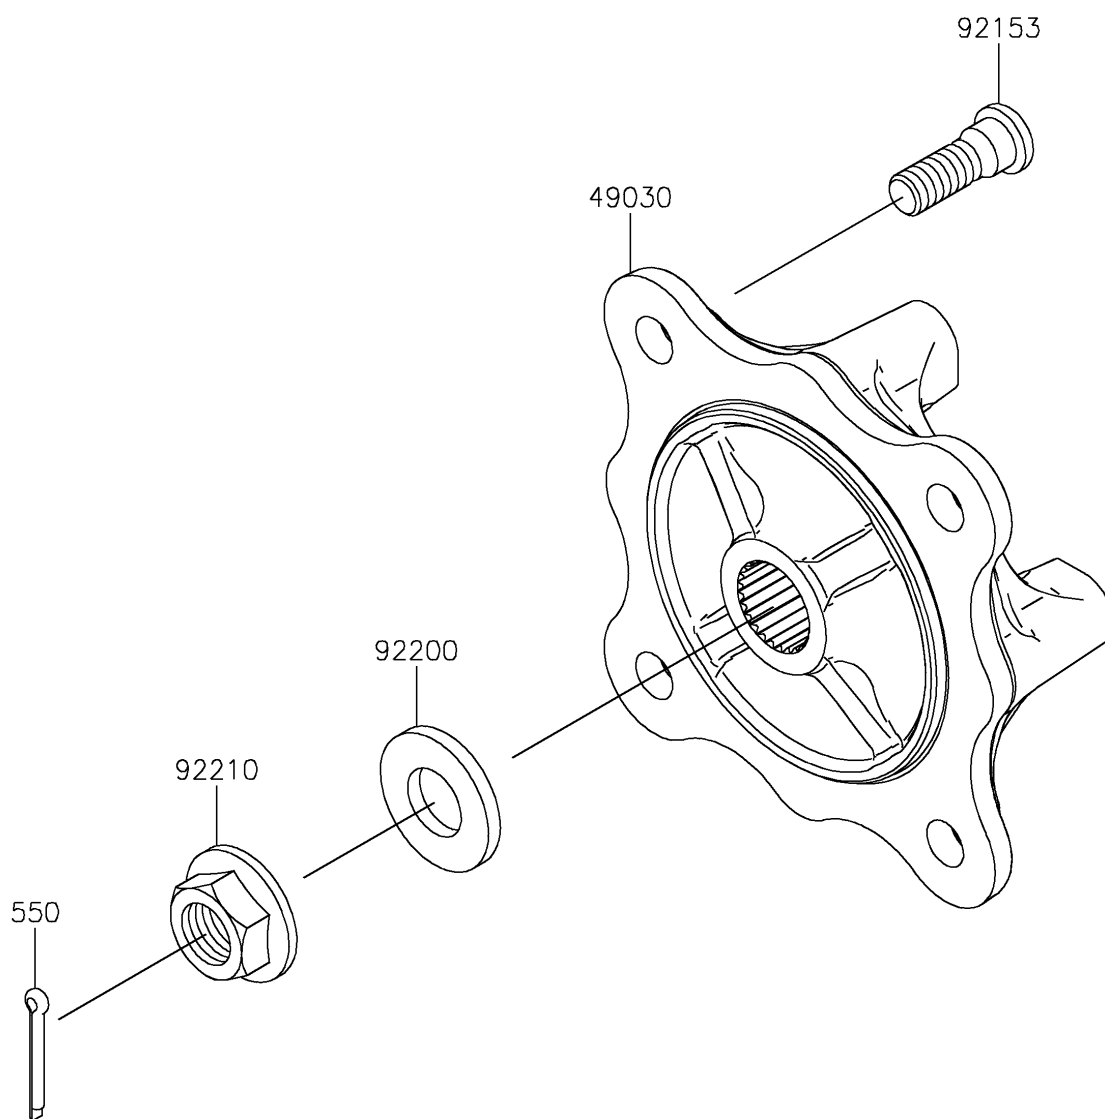

2020 MULE PRO-FX™

PARTS DIAGRAM

Front Hubs/Brakes

Kawasaki

Let the Good Times Roll®

F2230

2020 MULE PRO-FX™

PARTS LIST

Front Hubs/Brakes

ITEM NAME	PART NUMBER	QUANTITY
HUB,FR (Ref # 49030)	49030-0048	2
PIN-COTTER,4.0X30 (Ref # 550)	550AA4030	2
BOLT,12MM (Ref # 92153)	92153-1915	8
WASHER,20.3X41X4.5 (Ref # 92200)	92200-0921	2
NUT,FLANGED,20MM (Ref # 92210)	92210-2093	2