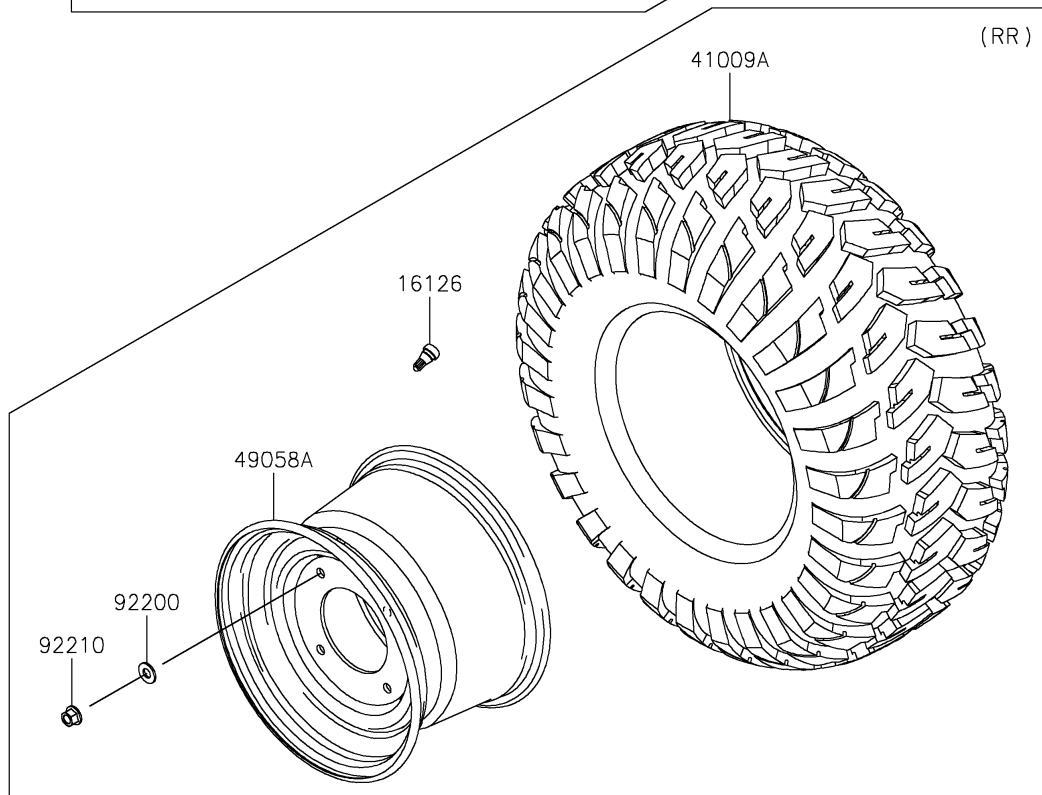

2018 MULE PRO-FX™

PARTS DIAGRAM

Wheels/Tires

2018 MULE PRO-FX™

PARTS LIST

Wheels/Tires

Kawasaki

Let the Good Times Roll®

ITEM NAME

PART NUMBER

QUANTITY
