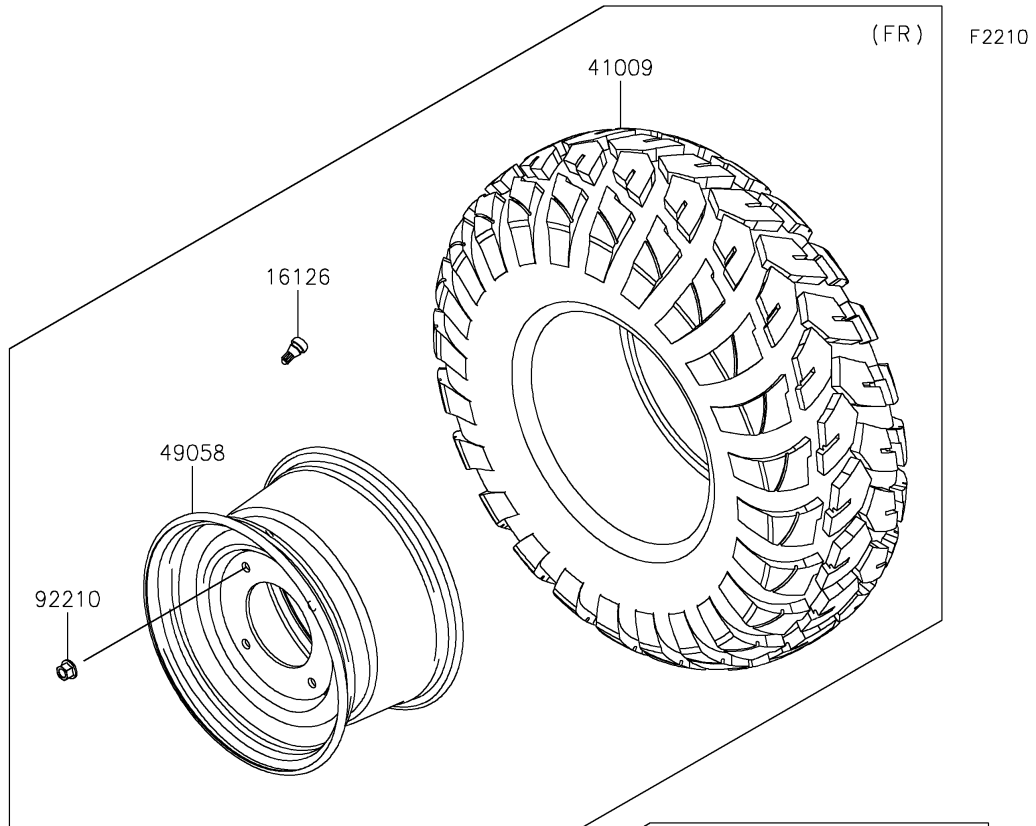

2018 MULE PRO-FX™

PARTS DIAGRAM

Wheels/Tires

2018 MULE PRO-FX™

PARTS LIST

Wheels/Tires

Kawasaki

Let the Good Times Roll®

ITEM NAME

PART NUMBER

QUANTITY
