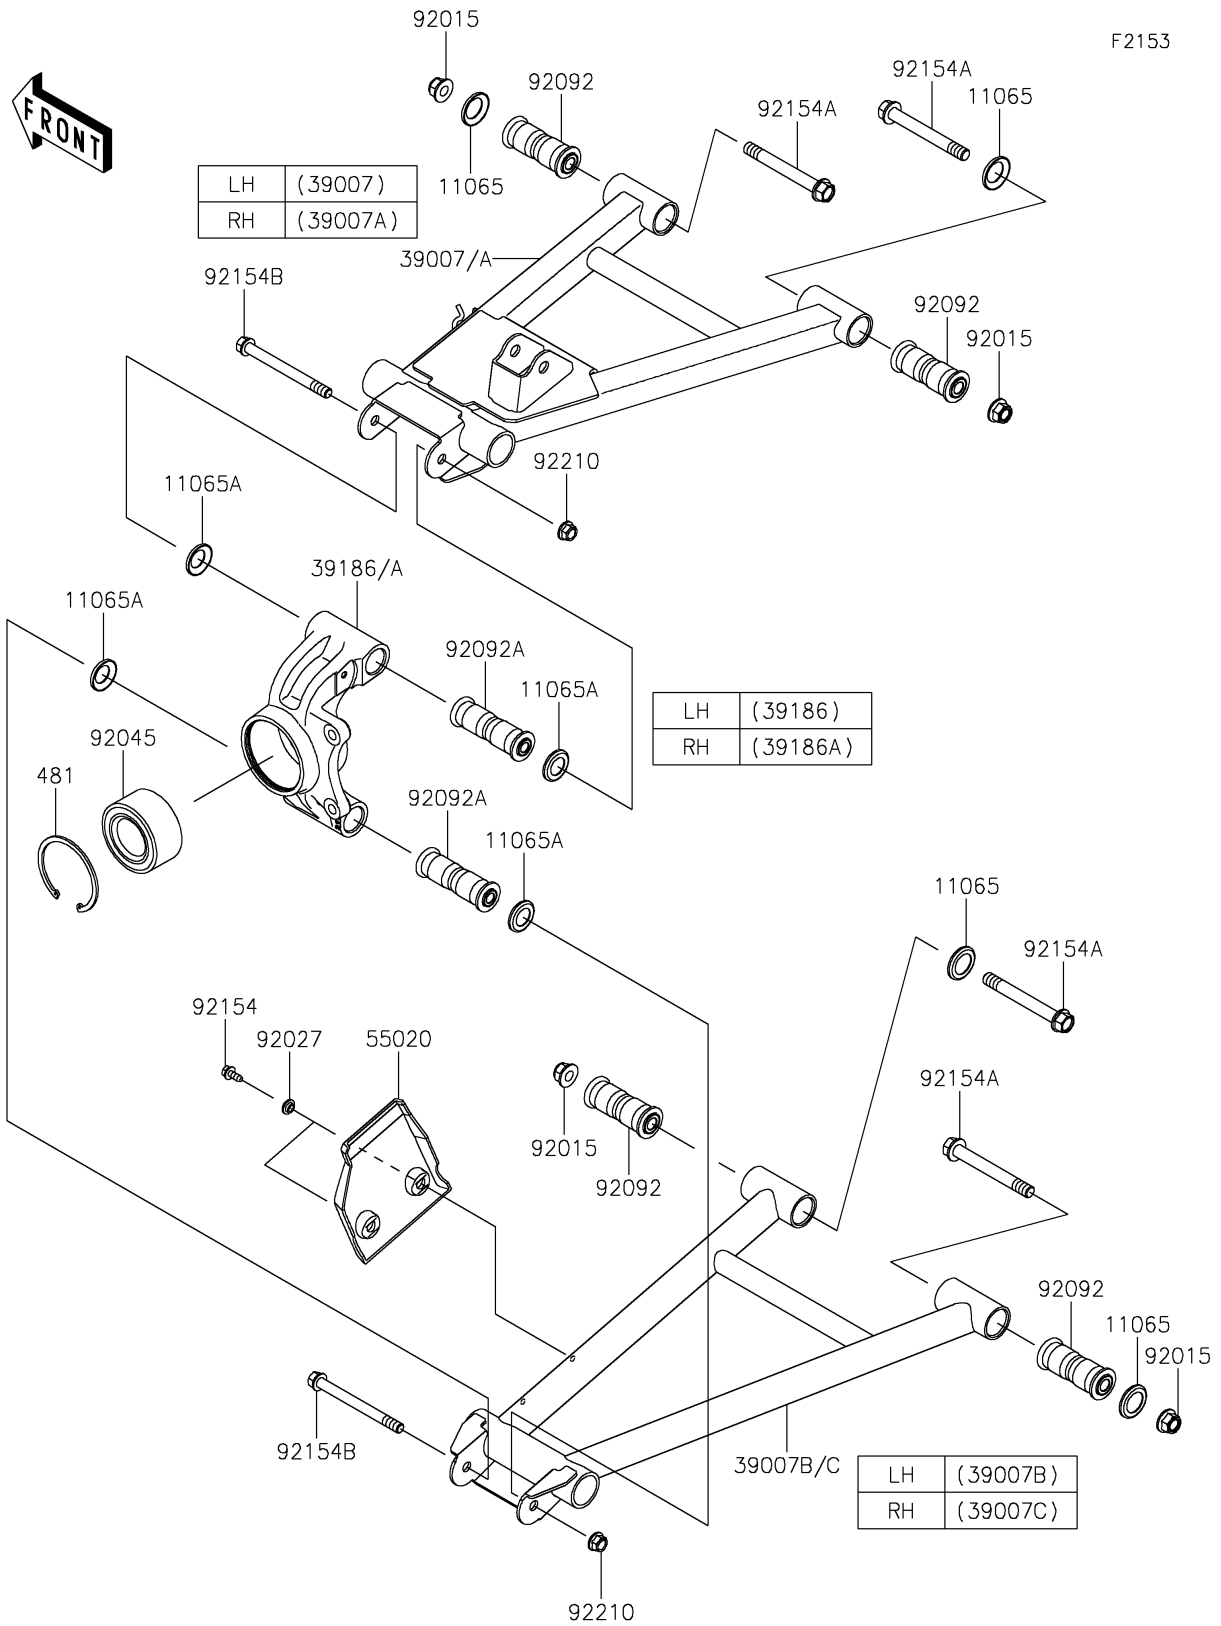

2020 MULE PRO-FX™

PARTS DIAGRAM

Rear Suspension

2020 MULE PRO-FX™

PARTS LIST

Rear Suspension

ITEM NAME

PART NUMBER

QUANTITY
