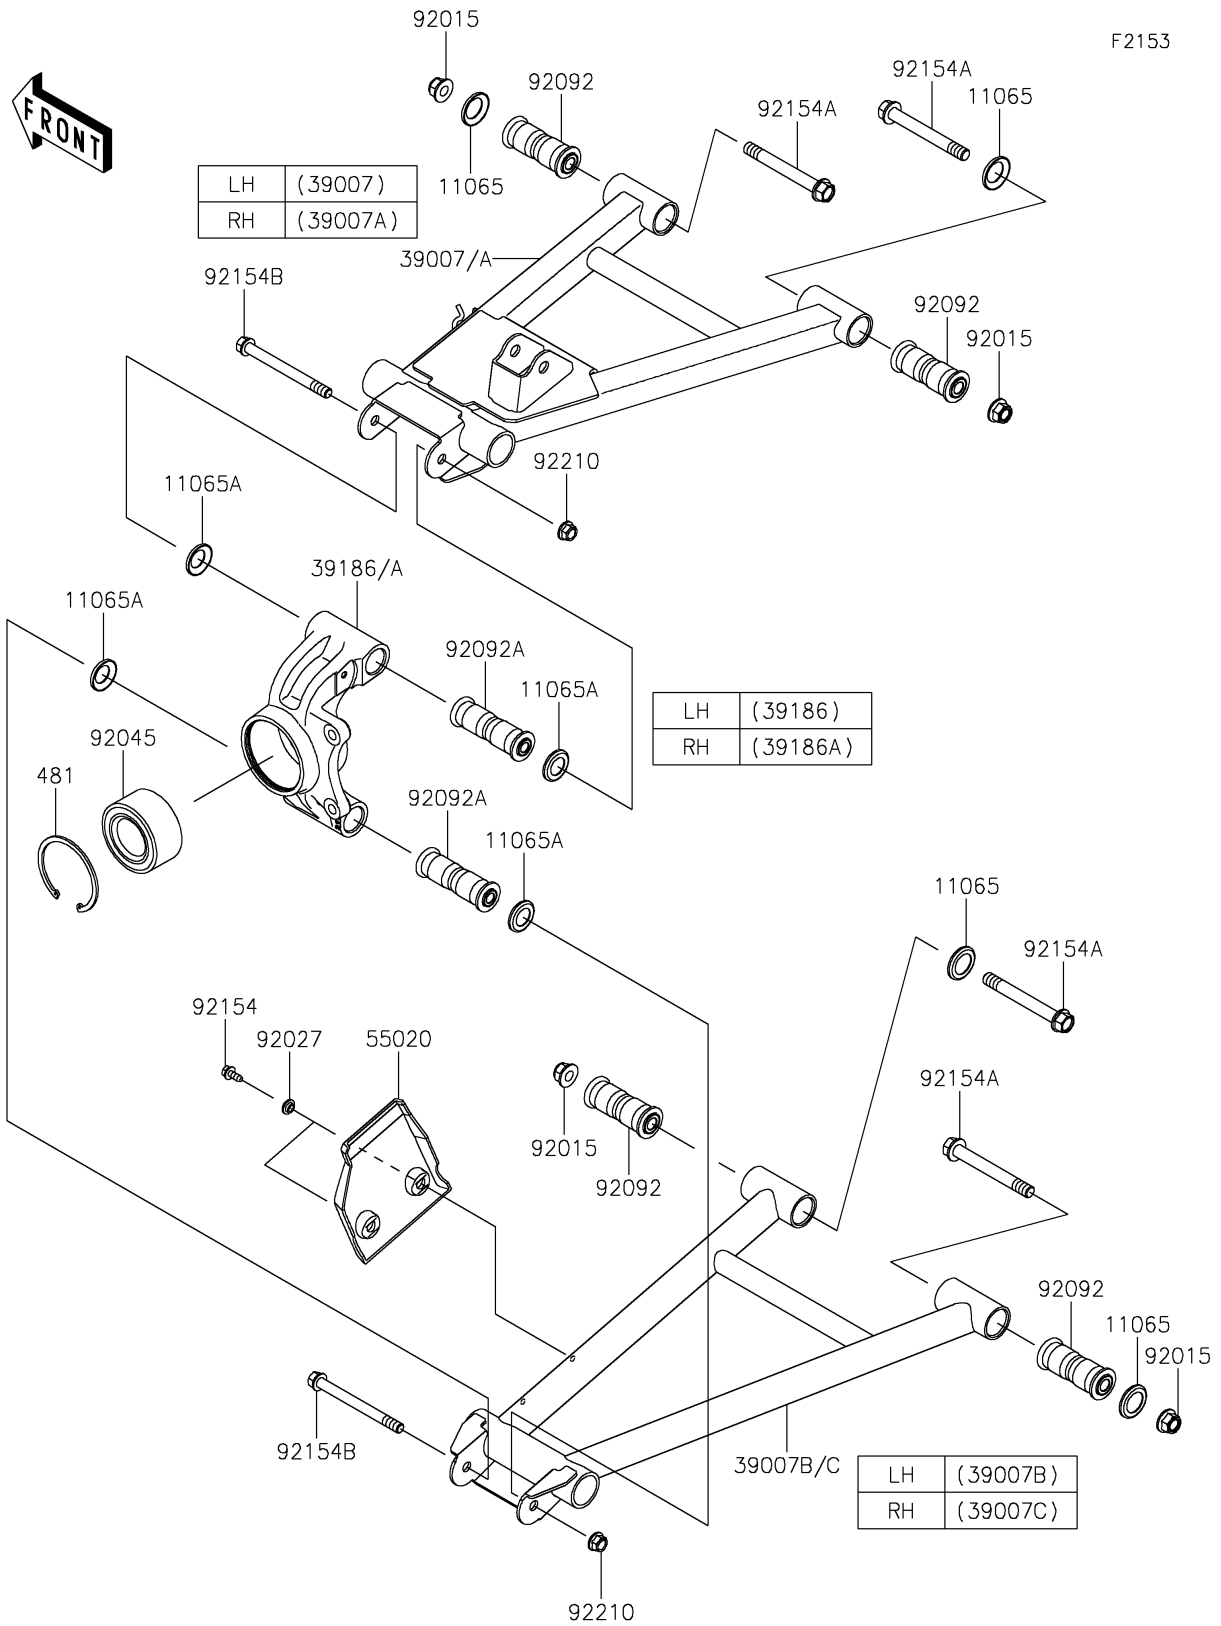

2018 MULE PRO-FX™

PARTS DIAGRAM

Rear Suspension

2018 MULE PRO-FX™

PARTS LIST

Rear Suspension

ITEM NAME

PART NUMBER

QUANTITY
