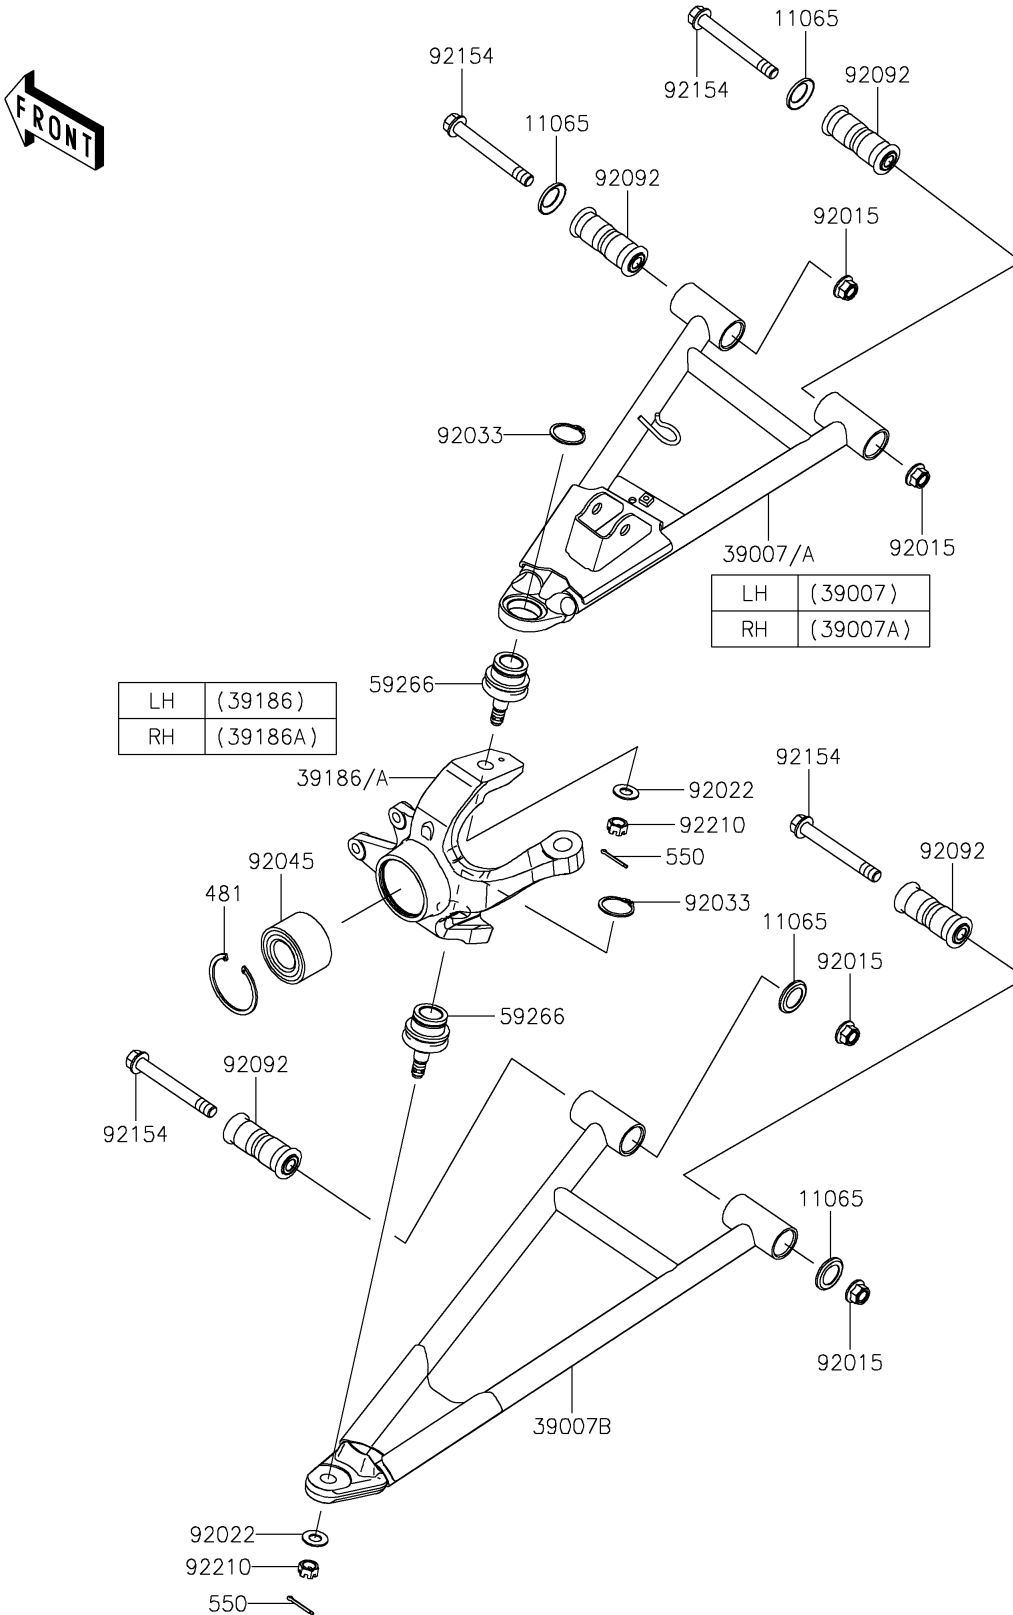

2019 MULE PRO-FX™

PARTS DIAGRAM

Front Suspension

F2152

2019 MULE PRO-FX™

PARTS LIST

Front Suspension

ITEM NAME

PART NUMBER

QUANTITY
