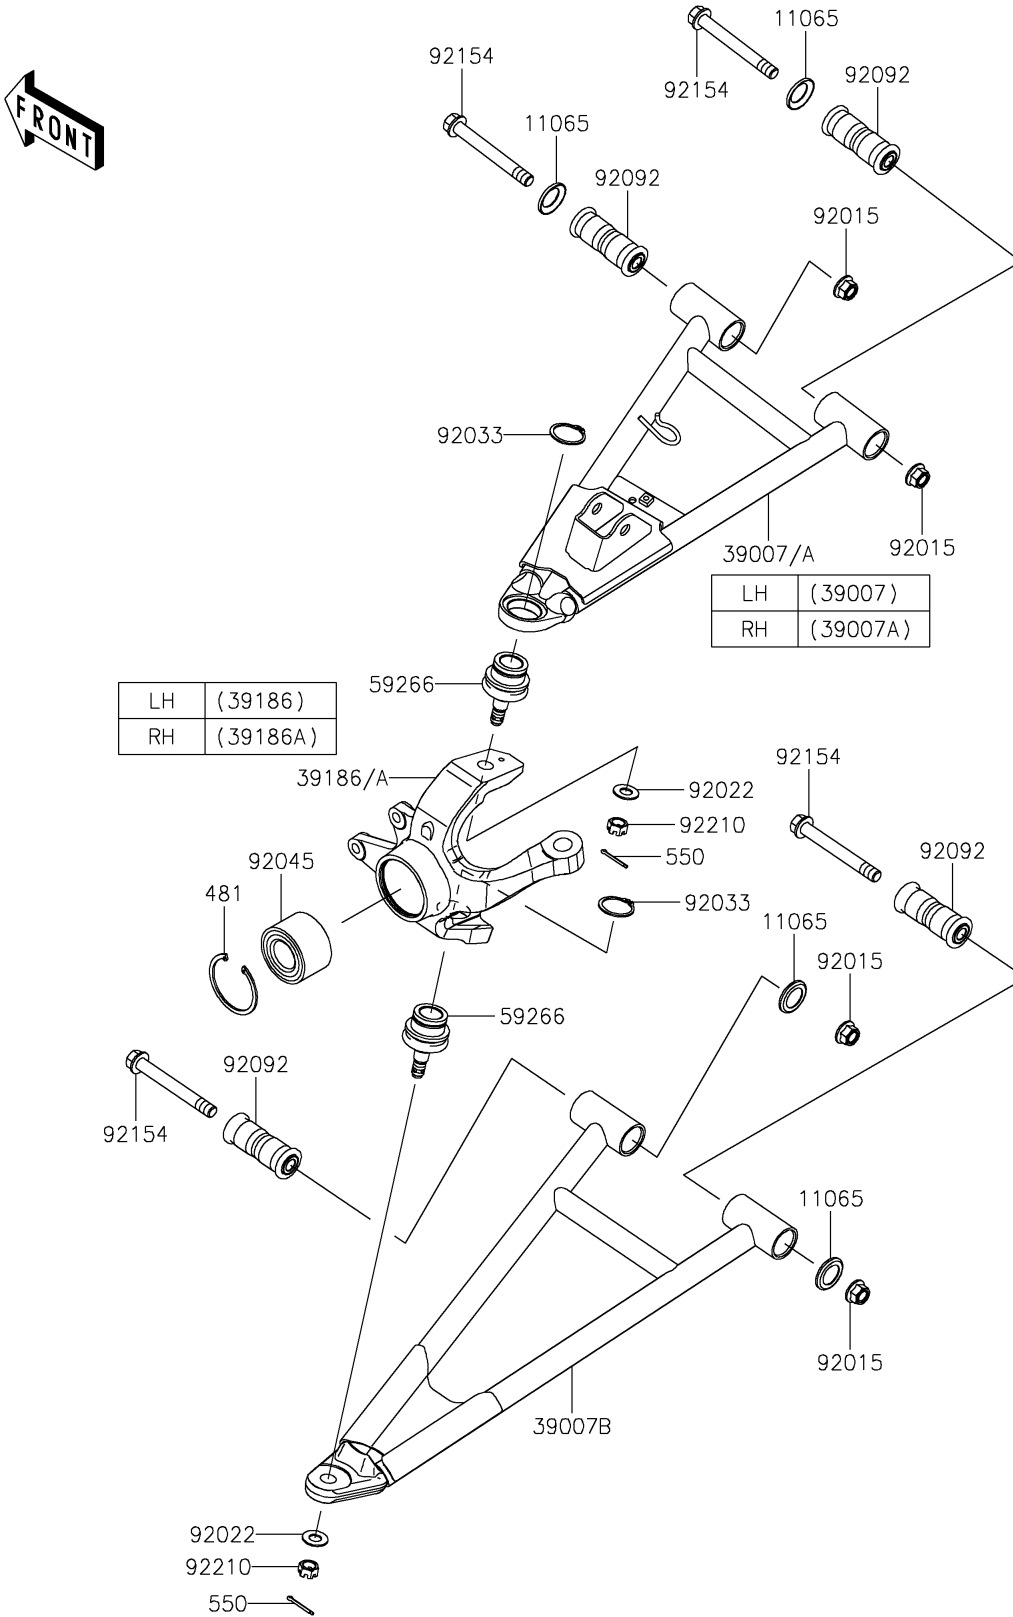

2018 MULE PRO-FX™

PARTS DIAGRAM

Front Suspension

F2152

2018 MULE PRO-FX™

PARTS LIST

Front Suspension

ITEM NAME

PART NUMBER

QUANTITY
