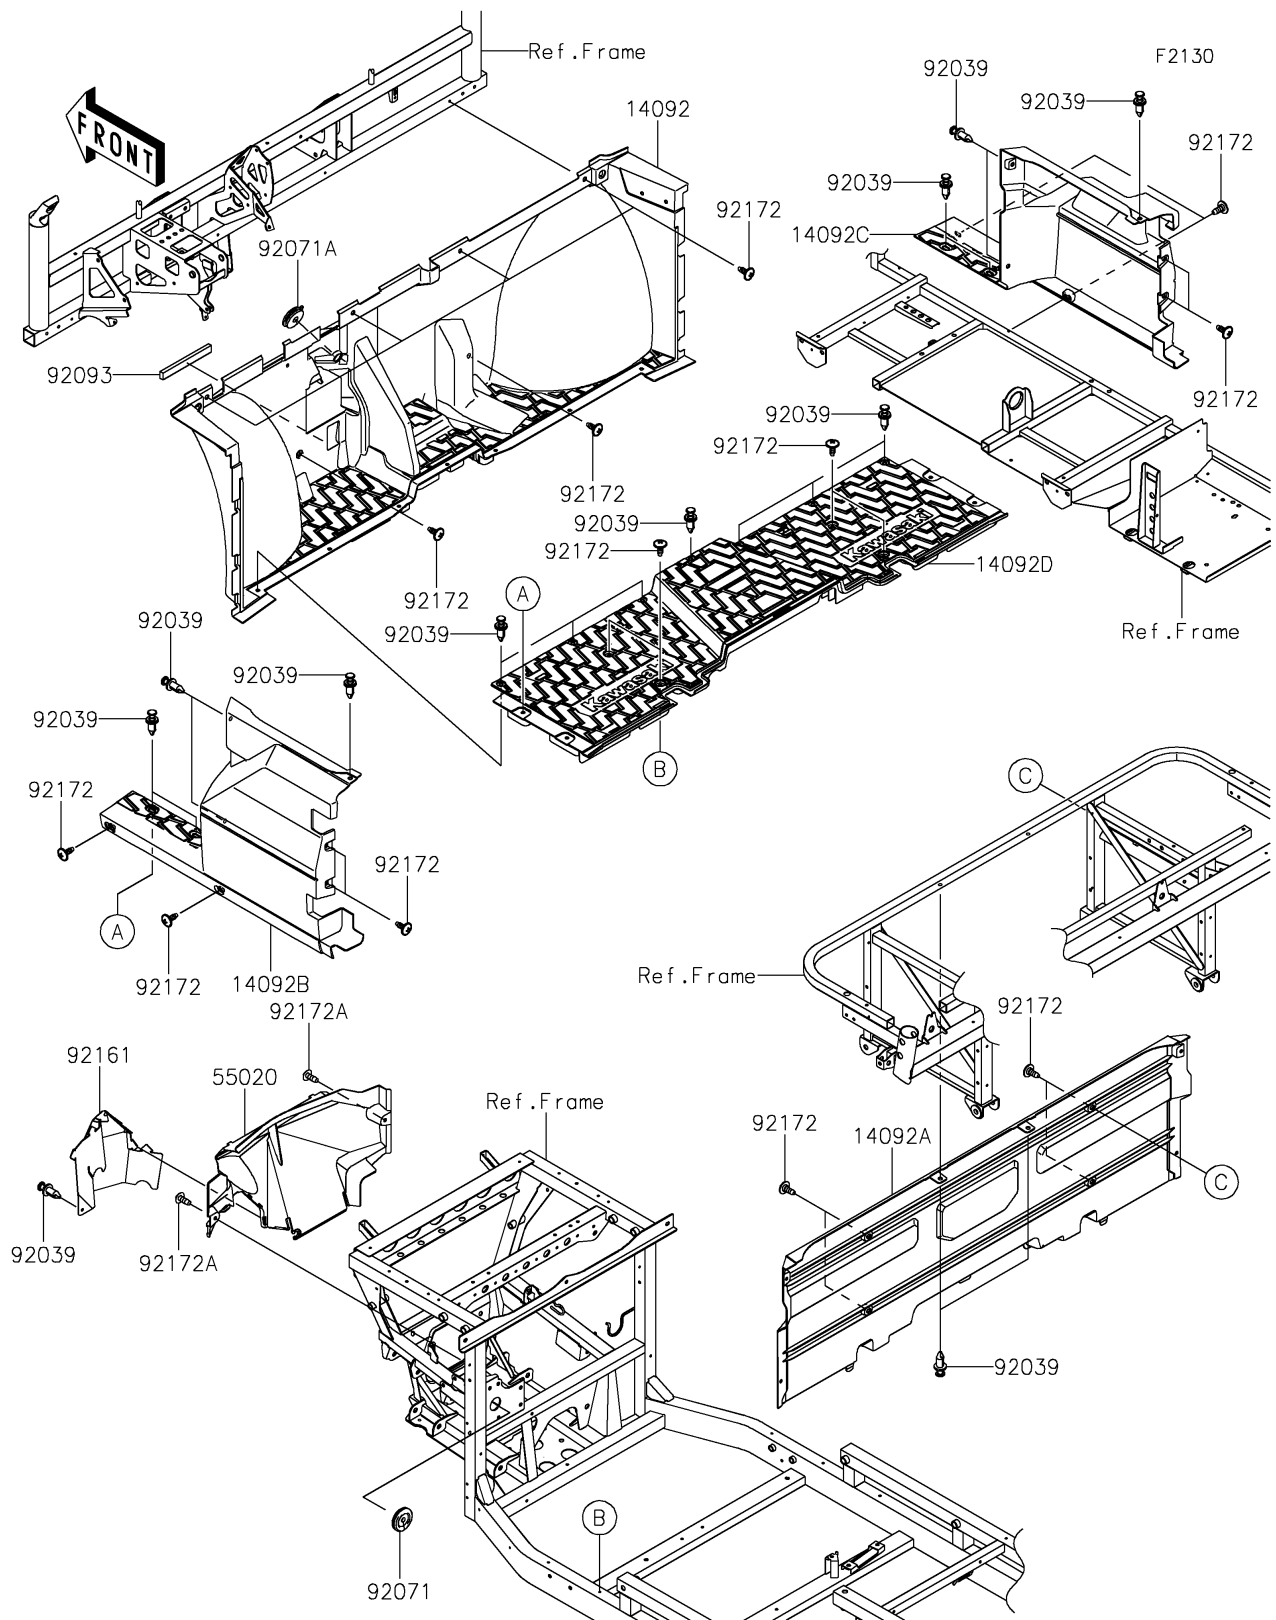

2019 MULE PRO-FX™

PARTS DIAGRAM Frame Fittings(Front)

2019 MULE PRO-FX™

PARTS LIST

Frame Fittings(Front)

ITEM NAME

PART NUMBER

QUANTITY
